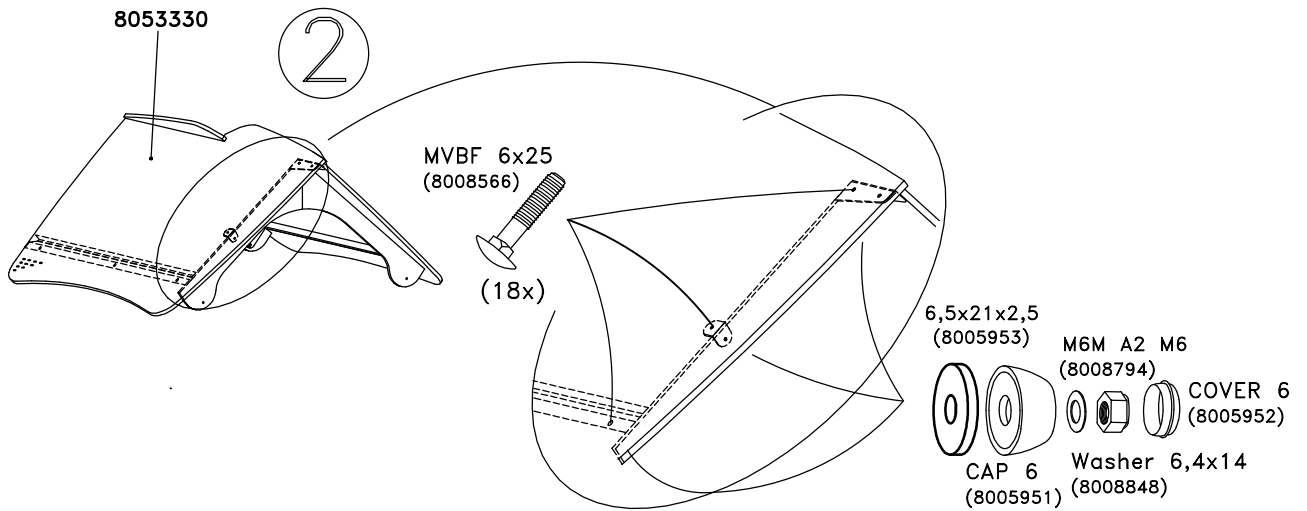

TYPE	HAGS NO.
 (2x) 1,37x1,85m	8053330
 (4x) L=1,09m	8010208
 (2x) L=1,52m	8009537

**HAGS** ANEBY, SWEDEN  
+46(0)380-47300  
www.hags.com

Saddle Roof, Wooden Post  
**MA62446**  
1(1)

 MN  ToB 2017-10-03 0