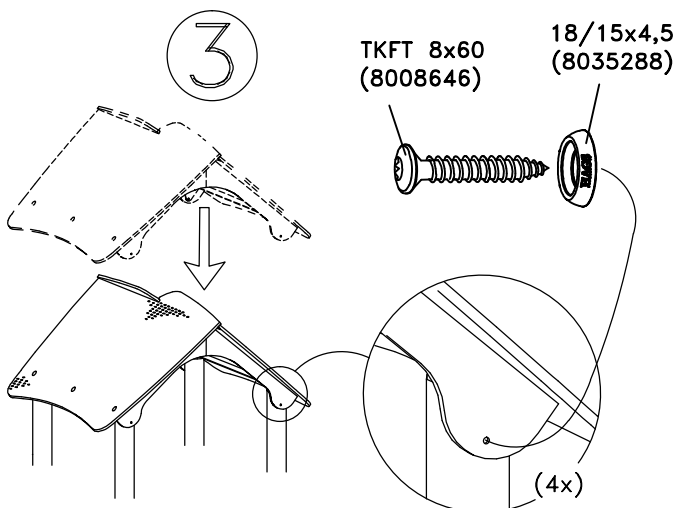

TYPE	HAGS NO.
 (2x) 1,37x1,85m	8053330
 (4x) L=1,09m	8010208
 (2x) L=1,52m	8009537

**HAGS** ANEBY, SWEDEN  
+46(0)380-47300  
www.hags.com

Saddle Roof, Wooden Post  
**MA62446**  
1(1)

 MN  ToB 2017-10-03 0