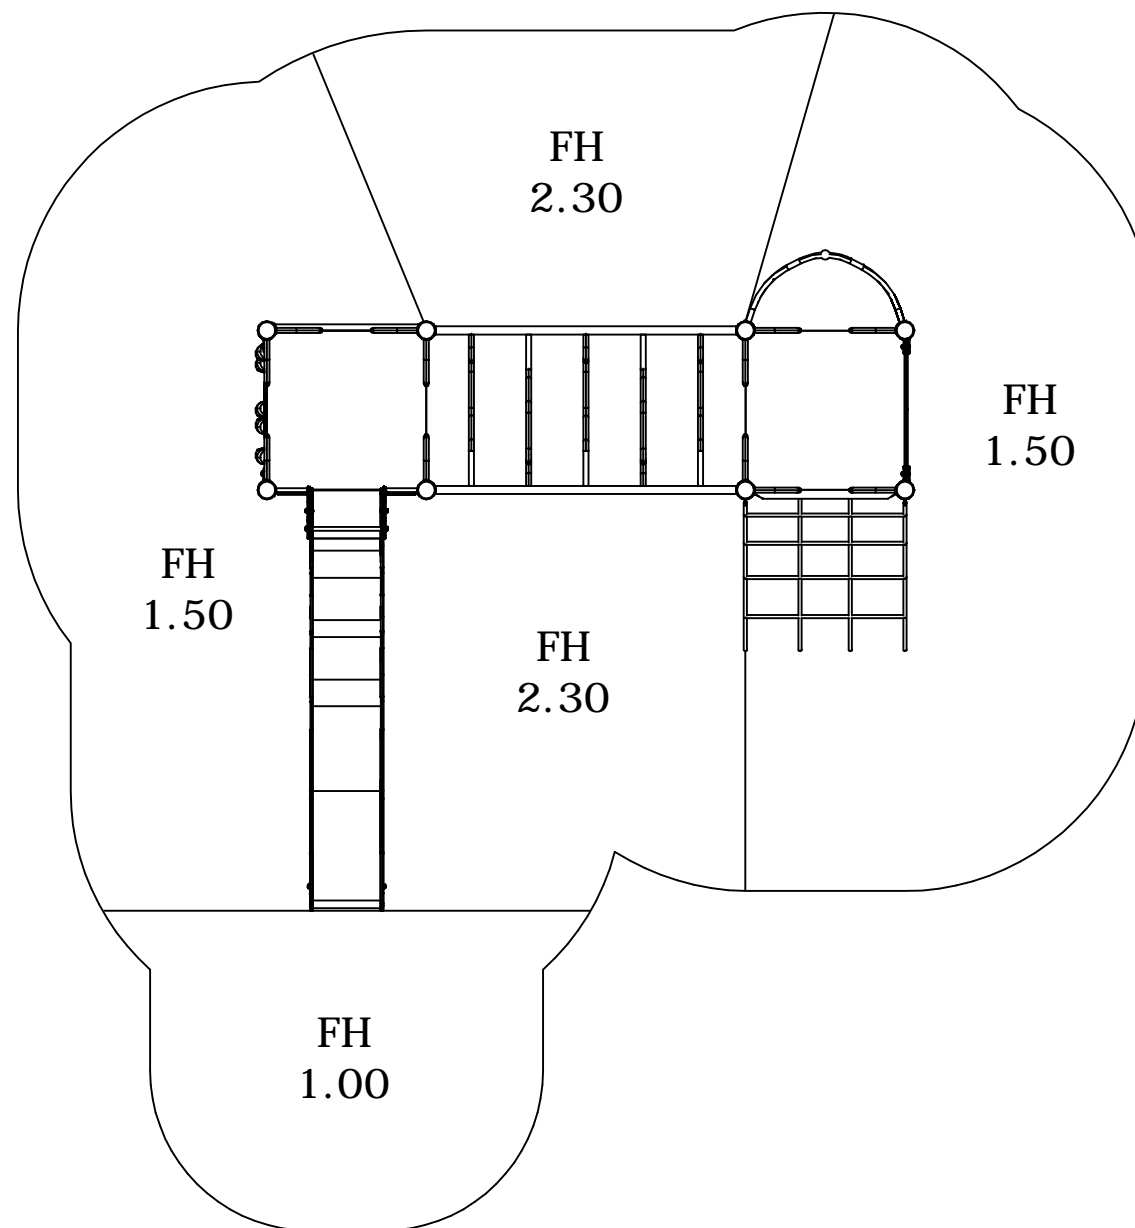

UniPlay Ossion

1,0m 5,0m

[m]

41 m²

HAGS ANEBY, SWEDEN
+46(0)380-47300
www.hags.com

UniPlay Ossion
MASW67600
1/6

LN AK 2018-08-27 0

18h