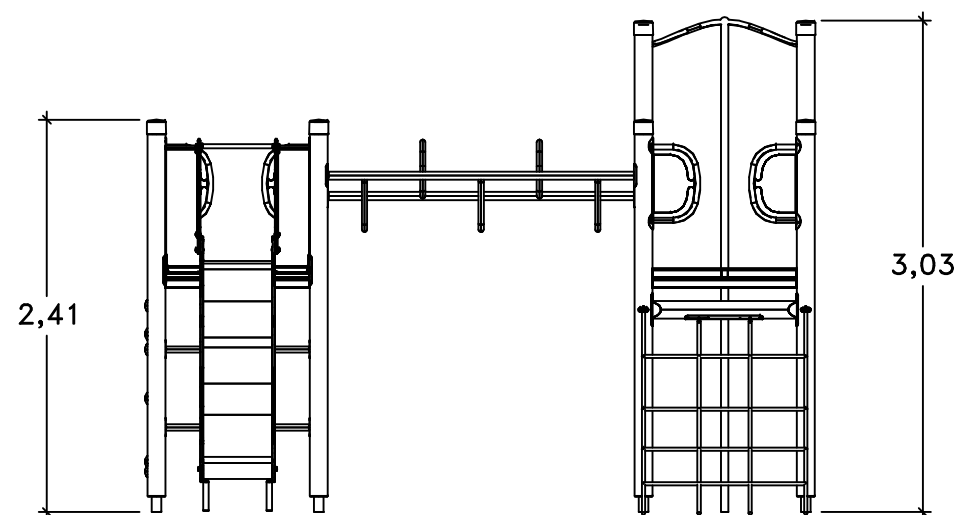

UniPlay Ossion

1,0m 5,0m

[m]

41 m²

HAGS ANEBY, SWEDEN
+46(0)380-47300
www.hags.com

UniPlay Ossion
MASW67600
1/6

LN AK 2018-08-27 0

18h