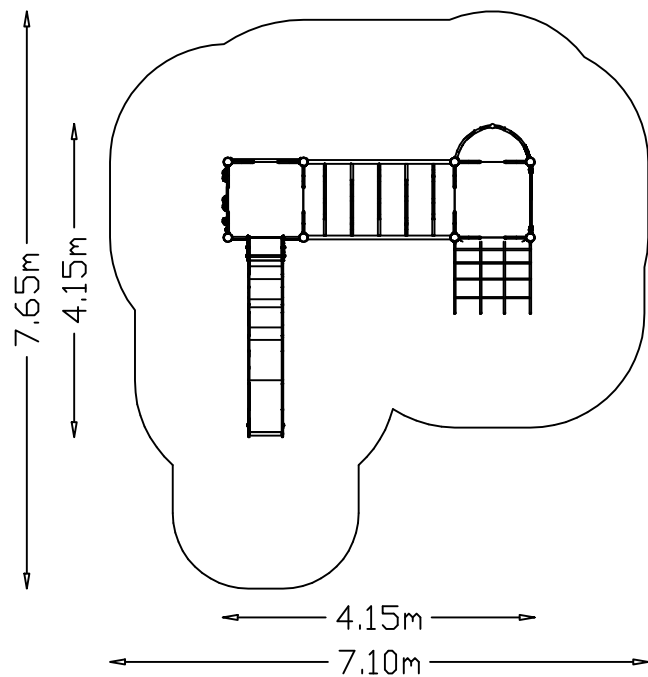

UniPlay Ossion

1,0m 5,0m

[m]

41 m²

HAGS ANEBY, SWEDEN
+46(0)380-47300
www.hags.com

UniPlay Ossion
MASW67600
1/6

LN AK 2018-08-27 0

18h