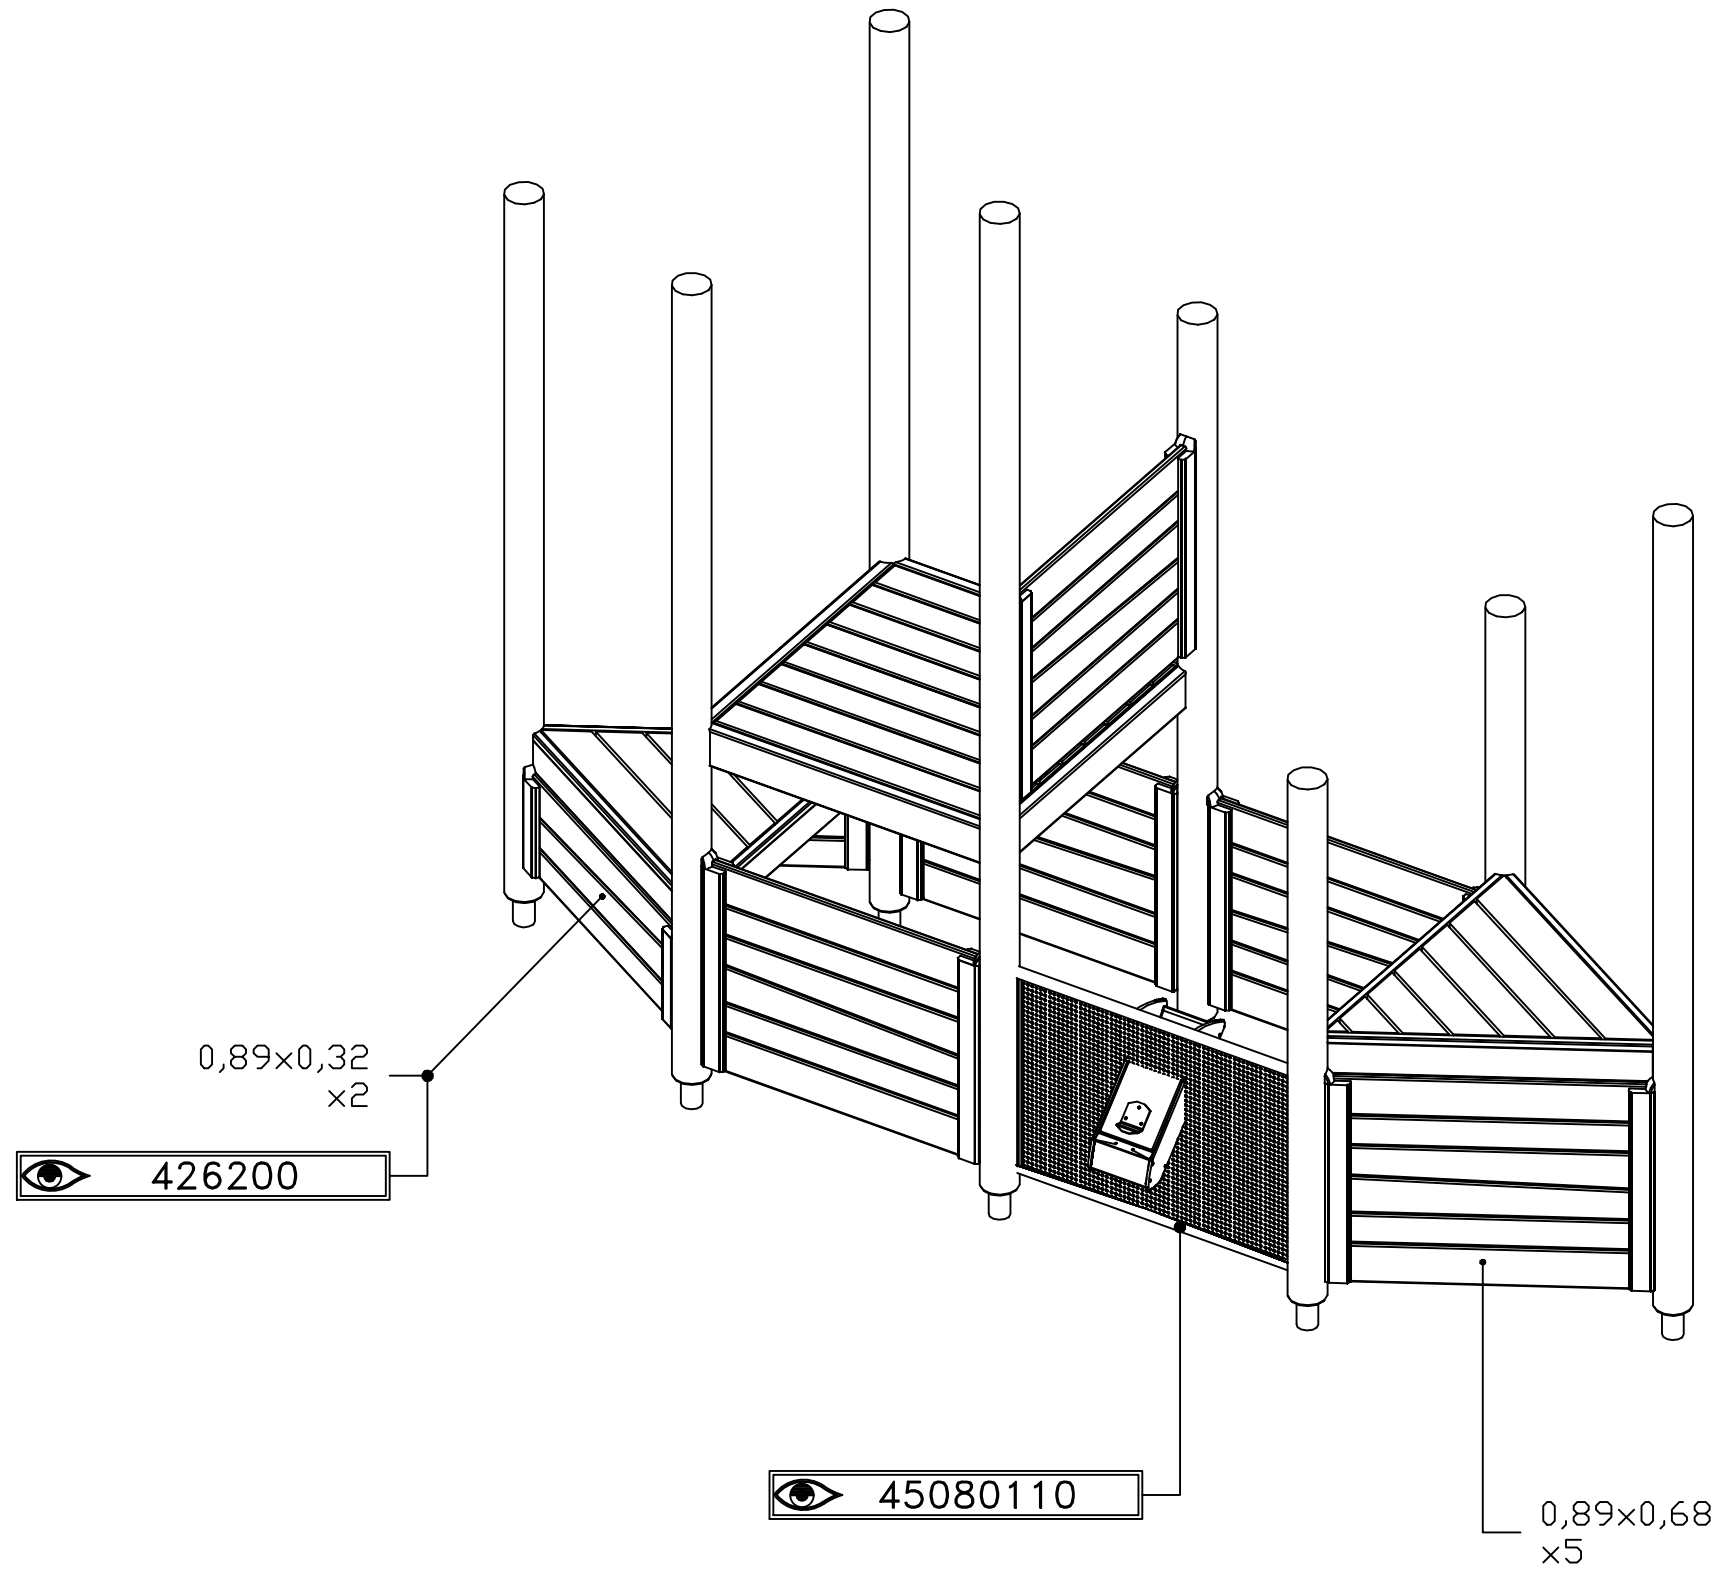

Step by Step UniPlay

UNIPLAY
Poseidon
MASW65090
SE 1(3)

HAGS ANEBY, SWEDEN
+46(0)380-47300
www.hags.com

UniPlay Poseidon
MASW65090
2/7

LN JN 2018-02-14 0

STEP 1

[m]

HAGS		ANEBY, SWEDEN	
		+46(0)380-47300	
		www.hags.com	
UniPlay Poseidon			
MASW65090			
3/7			
	LN		JN
2018-02-14		0	