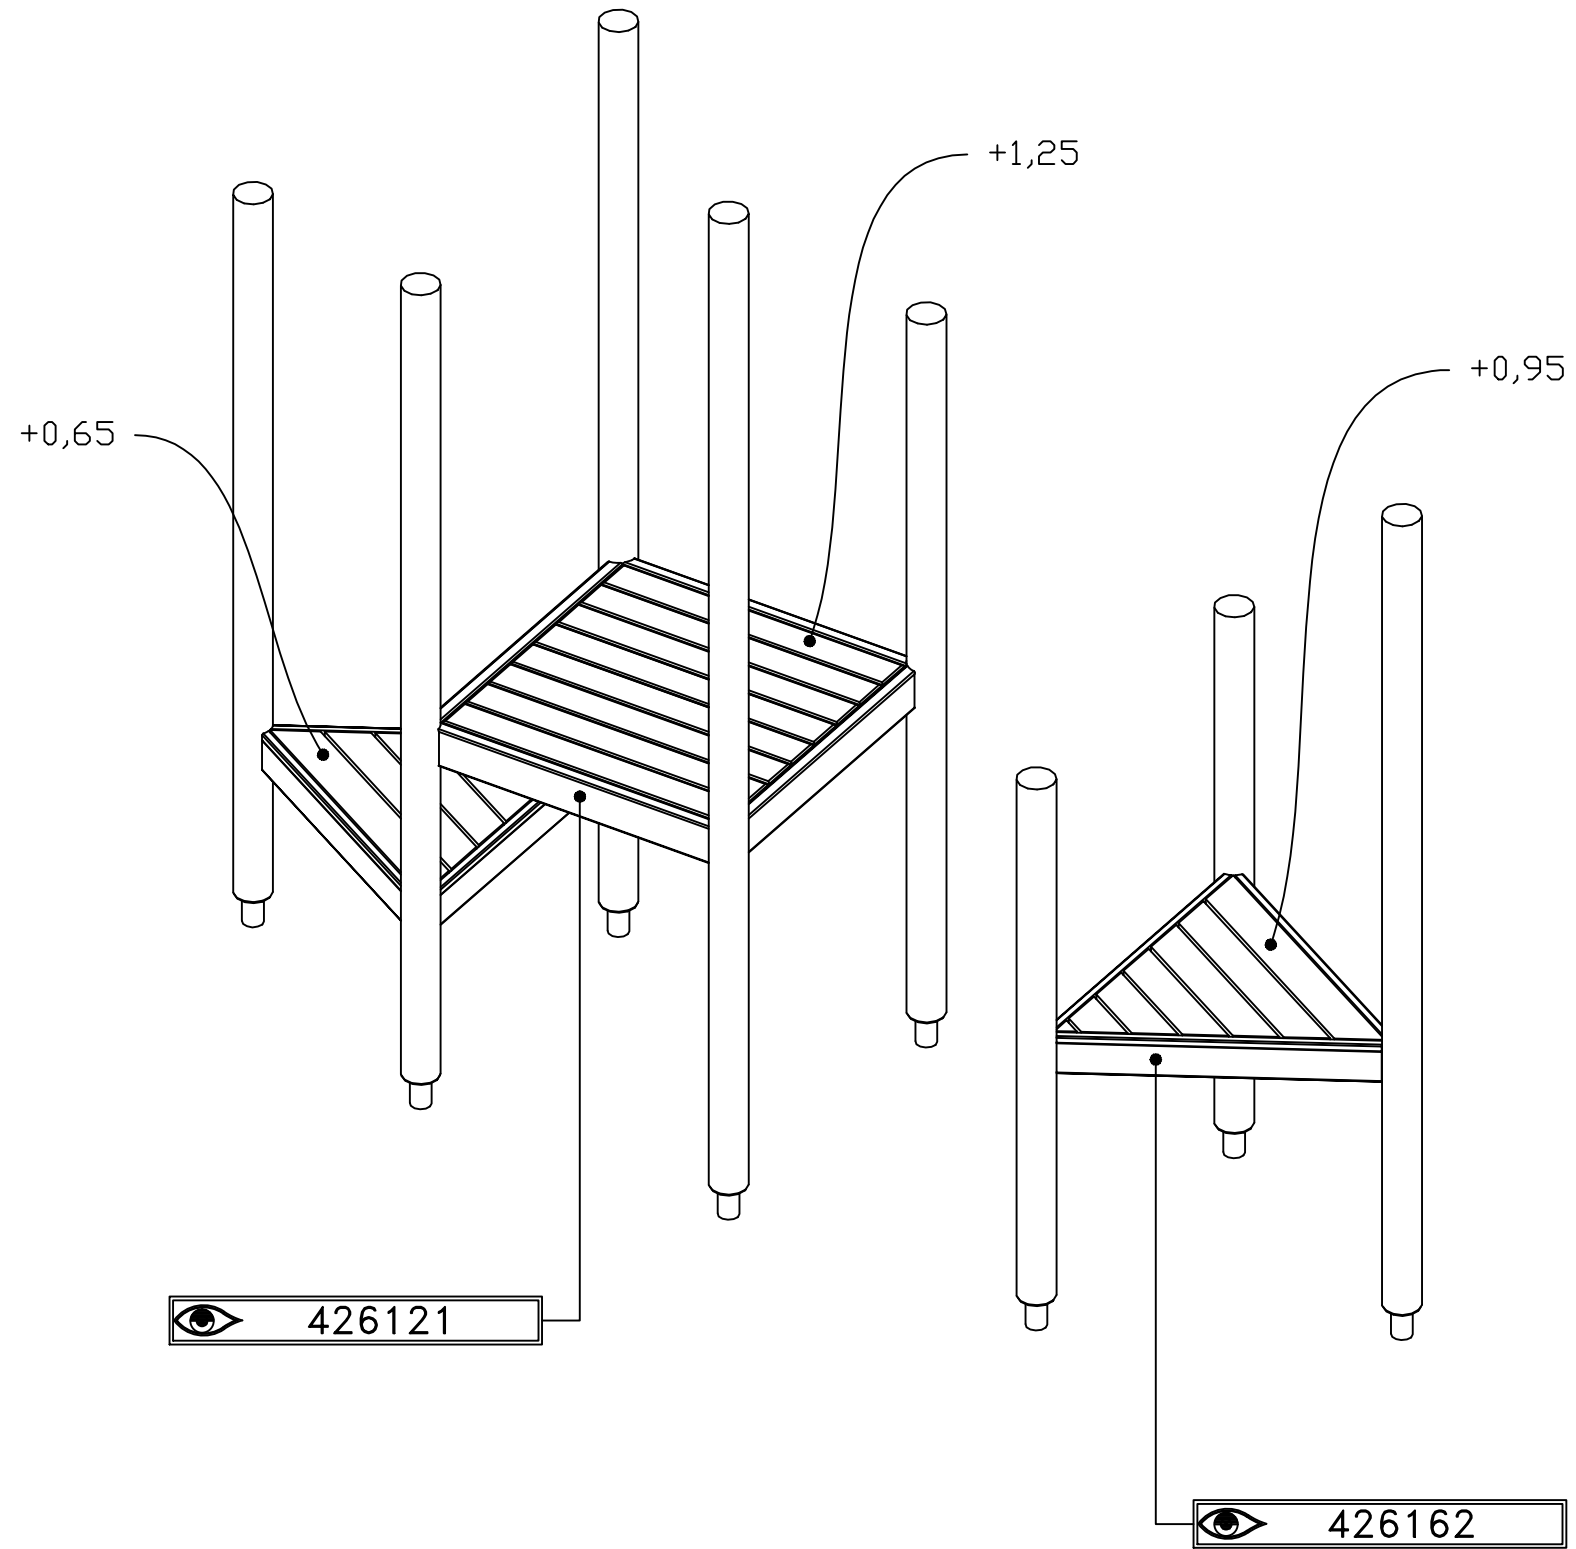

Step by Step UniPlay

UNIPLAY
Poseidon
MASW65090
SE 1(3)

HAGS ANEBY, SWEDEN
+46(0)380-47300
www.hags.com

UniPlay Poseidon
MASW65090
2/7

LN JN 2018-02-14 0

STEP 1

[m]

HAGS		ANEBY, SWEDEN	
		+46(0)380-47300	
		www.hags.com	
UniPlay Poseidon			
MASW65090			
3/7			
	LN		JN
2018-02-14		0	