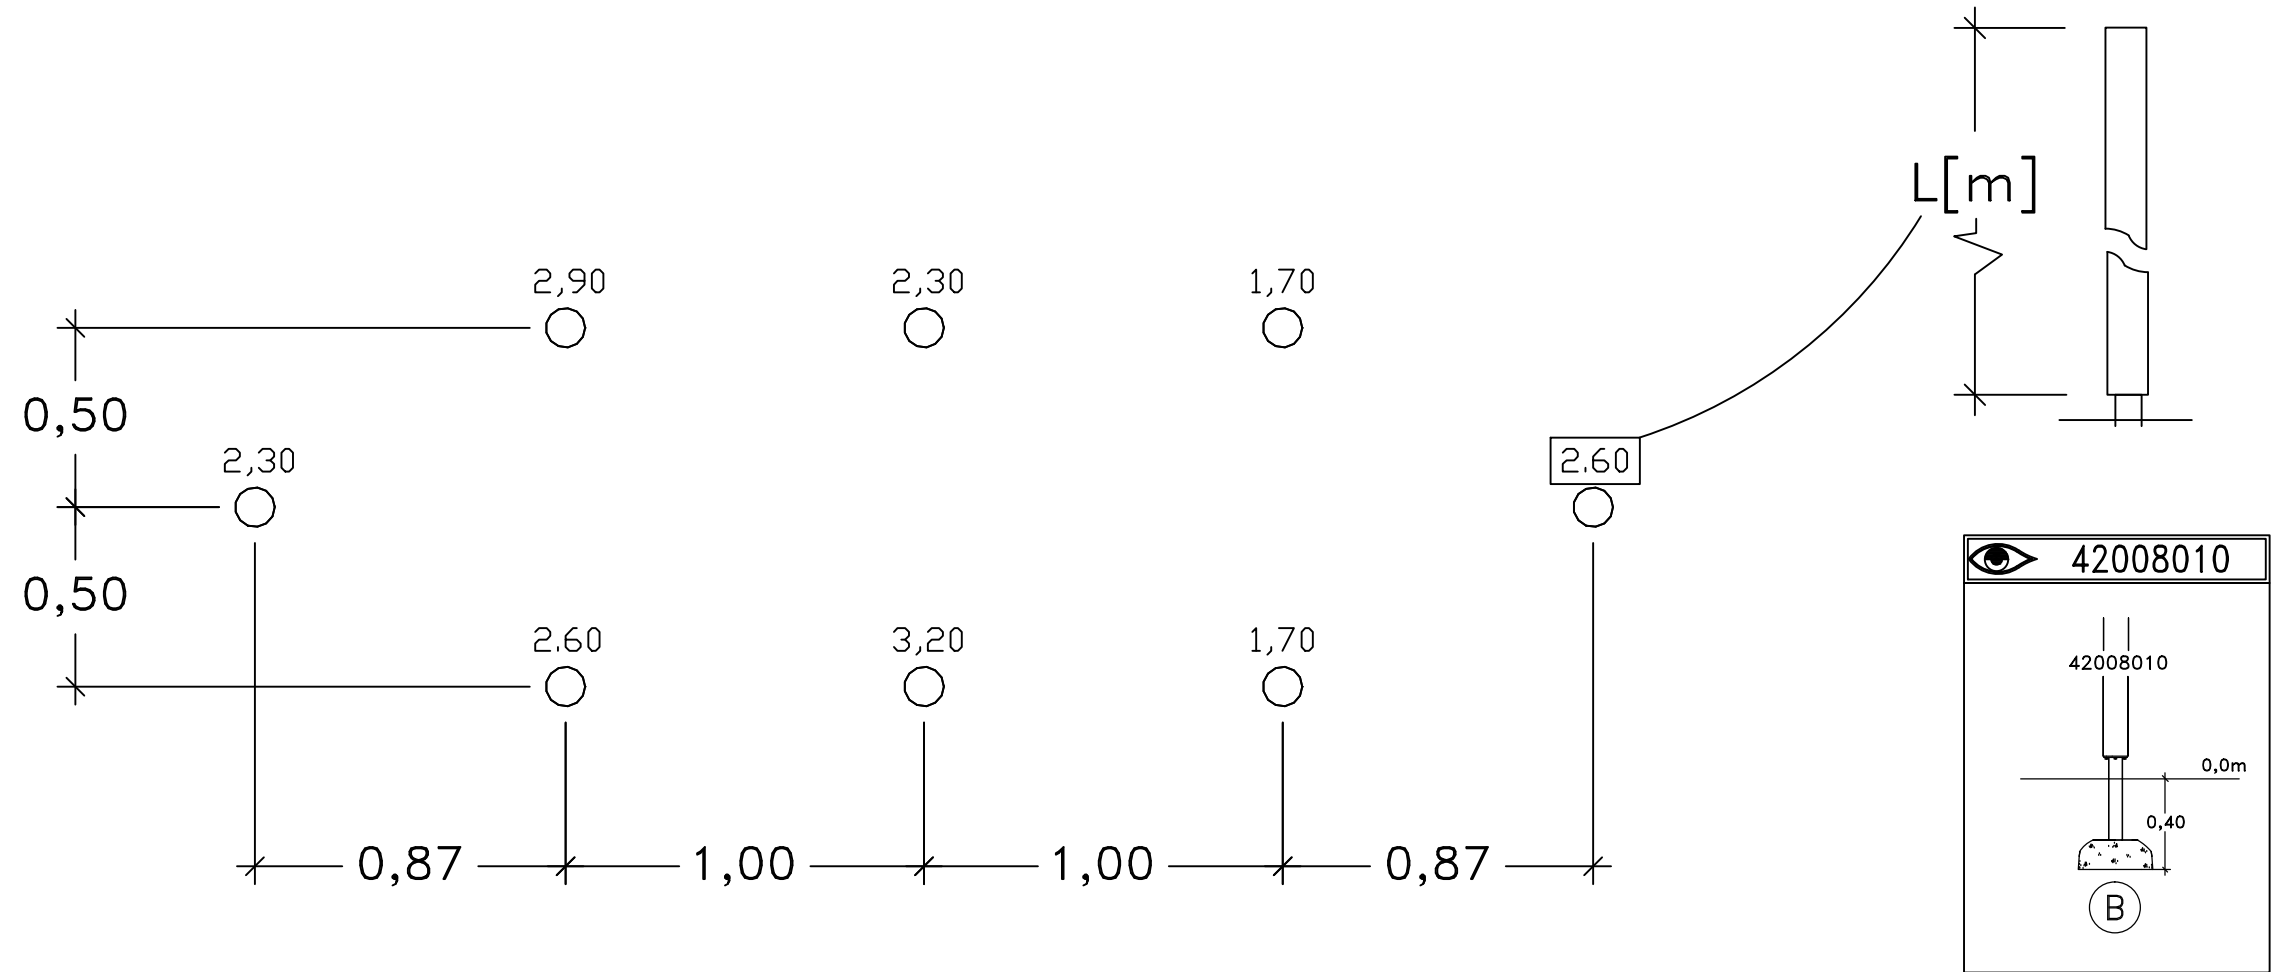

Step by Step UniPlay

UNIPLAY
Poseidon
MASW65090
SE 1(3)

HAGS ANEBY, SWEDEN
+46(0)380-47300
www.hags.com

UniPlay Poseidon
MASW65090
2/7

LN JN 2018-02-14 0

STEP 1

[m]

HAGS		ANEBY, SWEDEN	
		+46(0)380-47300	
		www.hags.com	
UniPlay Poseidon			
MASW65090			
3/7			
	LN		JN
2018-02-14		0	