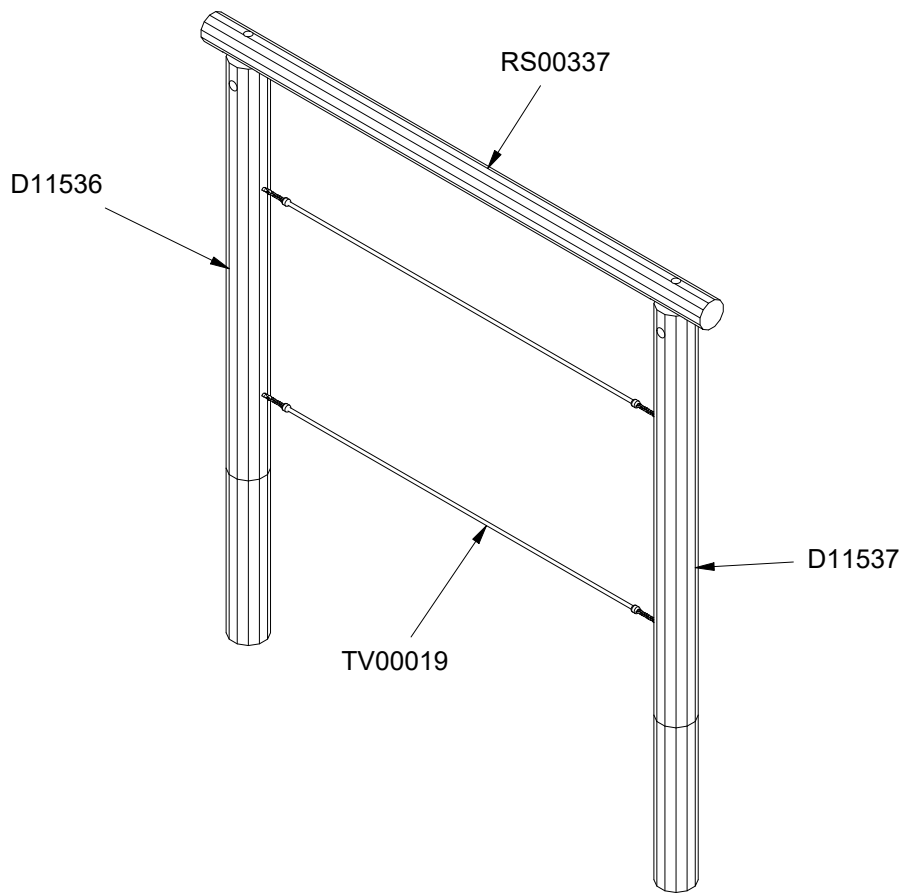

LE20516U
LE20516

1/5

LE20516U
LE20516

4,5h

2

16 m³

5,8 x 3,2 x 2,1 m

~155 kg

~0,07 m³

Ø18x280 cm

65 kg

NORNA PLAYGROUNDS A/S • Virkefeltet 1, DK-8740 Brødstrup • Phone +45 7575 4199 • mail@norna-playgrounds • norna-playgrounds.com

This drawing is the property of NORNA PLAYGROUNDS A/S and pursuant to current legislation may not be copied, transferred to or used by any third party. Should this drawing be used, a fee of 10% of the assumed contract price will be charged.

Parts List		
QTY	PART NO	DESCRIP.
1	D11536	Ø160-180x2800mm, assembled
1	D11537	Ø160-180x2800mm, assembled
1	RS00337	Ø120-140x2800mm
2	TV00019	Taifun 200-220cm

(1 : 50)

Parts List		
QTY	PART NO	DESCRIP.
1	LE12110	Spanner
4	LE13100	Shackle
2	LE15254	M16x250mm
2	LE15901	3x16, PH
1	LE15910	Name tag
2	LE16100	M16 nut
4	LE16152	M16 - Ø30 mm
4	LE16502	Spacer 6mm
2	LE16556	Ø42/38mm
2	LE16558	Ø48/44,5mm
2	TV00019	Taifun 200-220cm
1	LE16599	Sealtite 970 1,5ml