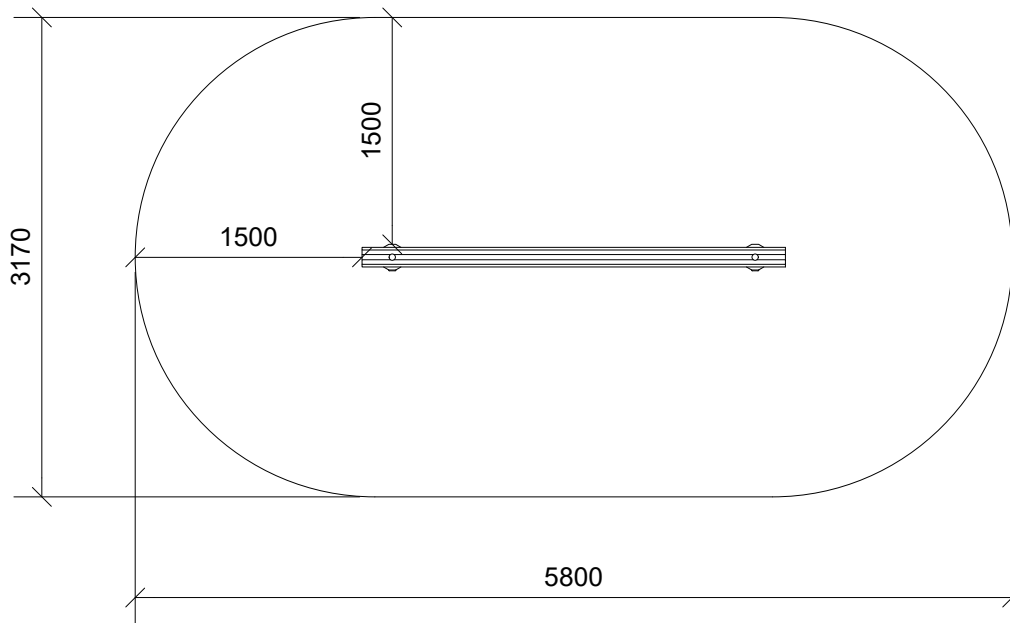

LE20516U
LE20516

1/5

LE20516U
LE20516

4,5h

2

16 m³

5,8 x 3,2 x 2,1 m

~155 kg

~0,07 m³

Ø18x280 cm

65 kg

NORNA PLAYGROUNDS A/S • Virkefeltet 1, DK-8740 Brødstrup • Phone +45 7575 4199 • mail@norna-playgrounds • norna-playgrounds.com

This drawing is the property of NORNA PLAYGROUNDS A/S and pursuant to current legislation may not be copied, transferred to or used by any third party. Should this drawing be used, a fee of 10% of the assumed contract price will be charged.

Parts List		
QTY	PART NO	DESCRIP.
1	D11536	Ø160-180x2800mm, assembled
1	D11537	Ø160-180x2800mm, assembled
1	RS00337	Ø120-140x2800mm
2	TV00019	Taifun 200-220cm

(1 : 50)

Parts List		
QTY	PART NO	DESCRIP.
1	LE12110	Spanner
4	LE13100	Shackle
2	LE15254	M16x250mm
2	LE15901	3x16, PH
1	LE15910	Name tag
2	LE16100	M16 nut
4	LE16152	M16 - Ø30 mm
4	LE16502	Spacer 6mm
2	LE16556	Ø42/38mm
2	LE16558	Ø48/44,5mm
2	TV00019	Taifun 200-220cm
1	LE16599	Sealtite 970 1,5ml