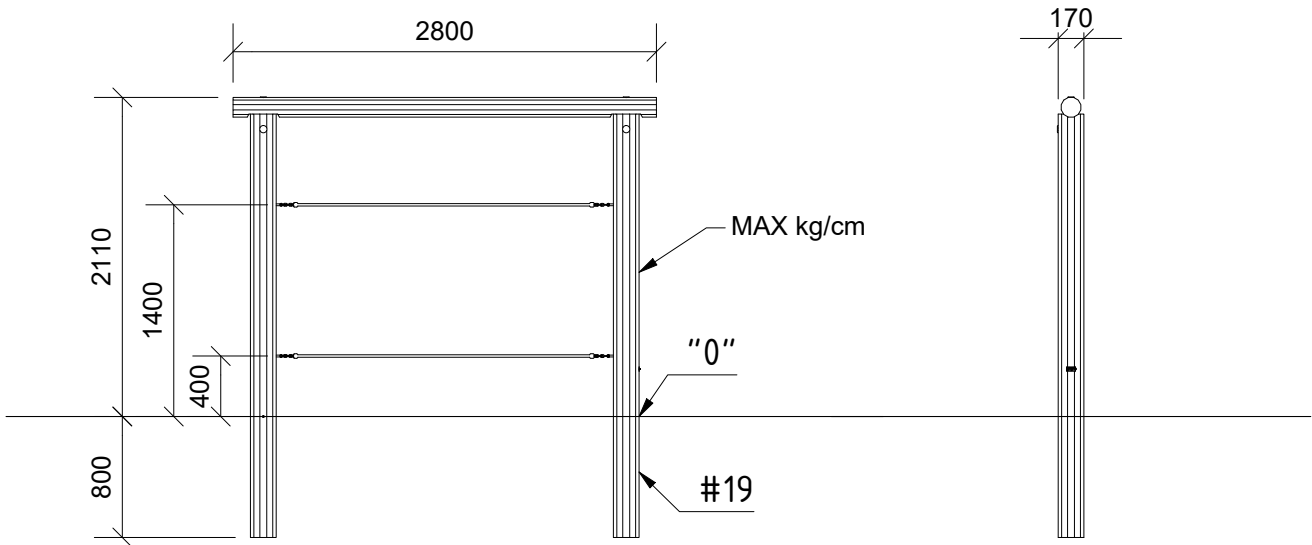

LE20516U
LE20516

1/5

LE20516U
LE20516

4,5h

2

16 m³

5,8 x 3,2 x 2,1 m

~155 kg

~0,07 m³

Ø18x280 cm

65 kg

NORNA PLAYGROUNDS A/S • Virkefeltet 1, DK-8740 Brødstrup • Phone +45 7575 4199 • mail@norna-playgrounds • norna-playgrounds.com

This drawing is the property of NORNA PLAYGROUNDS A/S and pursuant to current legislation may not be copied, transferred to or used by any third party. Should this drawing be used, a fee of 10% of the assumed contract price will be charged.

Parts List		
QTY	PART NO	DESCRIP.
1	D11536	Ø160-180x2800mm, assembled
1	D11537	Ø160-180x2800mm, assembled
1	RS00337	Ø120-140x2800mm
2	TV00019	Taifun 200-220cm

(1 : 50)

Parts List		
QTY	PART NO	DESCRIP.
1	LE12110	Spanner
4	LE13100	Shackle
2	LE15254	M16x250mm
2	LE15901	3x16, PH
1	LE15910	Name tag
2	LE16100	M16 nut
4	LE16152	M16 - Ø30 mm
4	LE16502	Spacer 6mm
2	LE16556	Ø42/38mm
2	LE16558	Ø48/44,5mm
2	TV00019	Taifun 200-220cm
1	LE16599	Sealtite 970 1,5ml