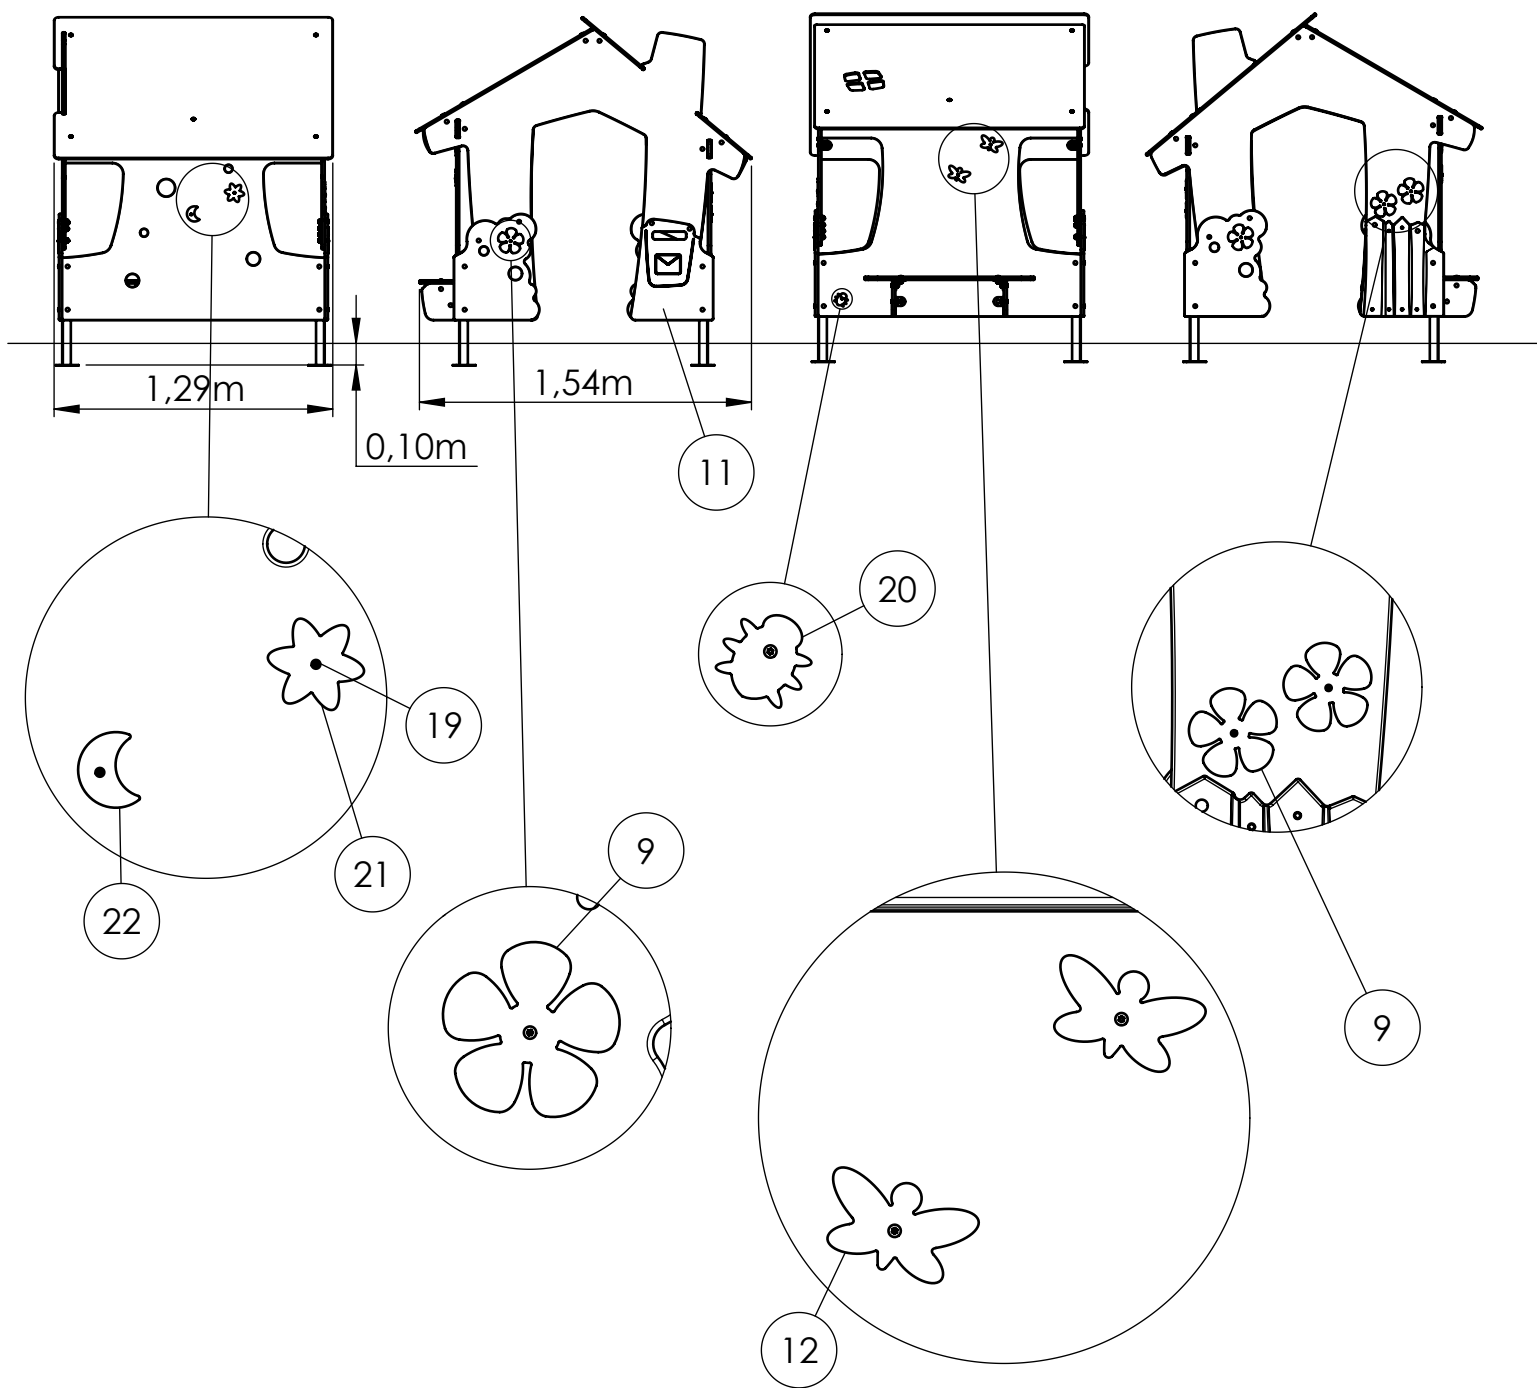

HAGS		ANEBY, SWEDEN +46(0)380- 47300 www.hags.com	
La Casita			
MASW62643			
3 (4)			
	HB		AA
2023-03-23		3