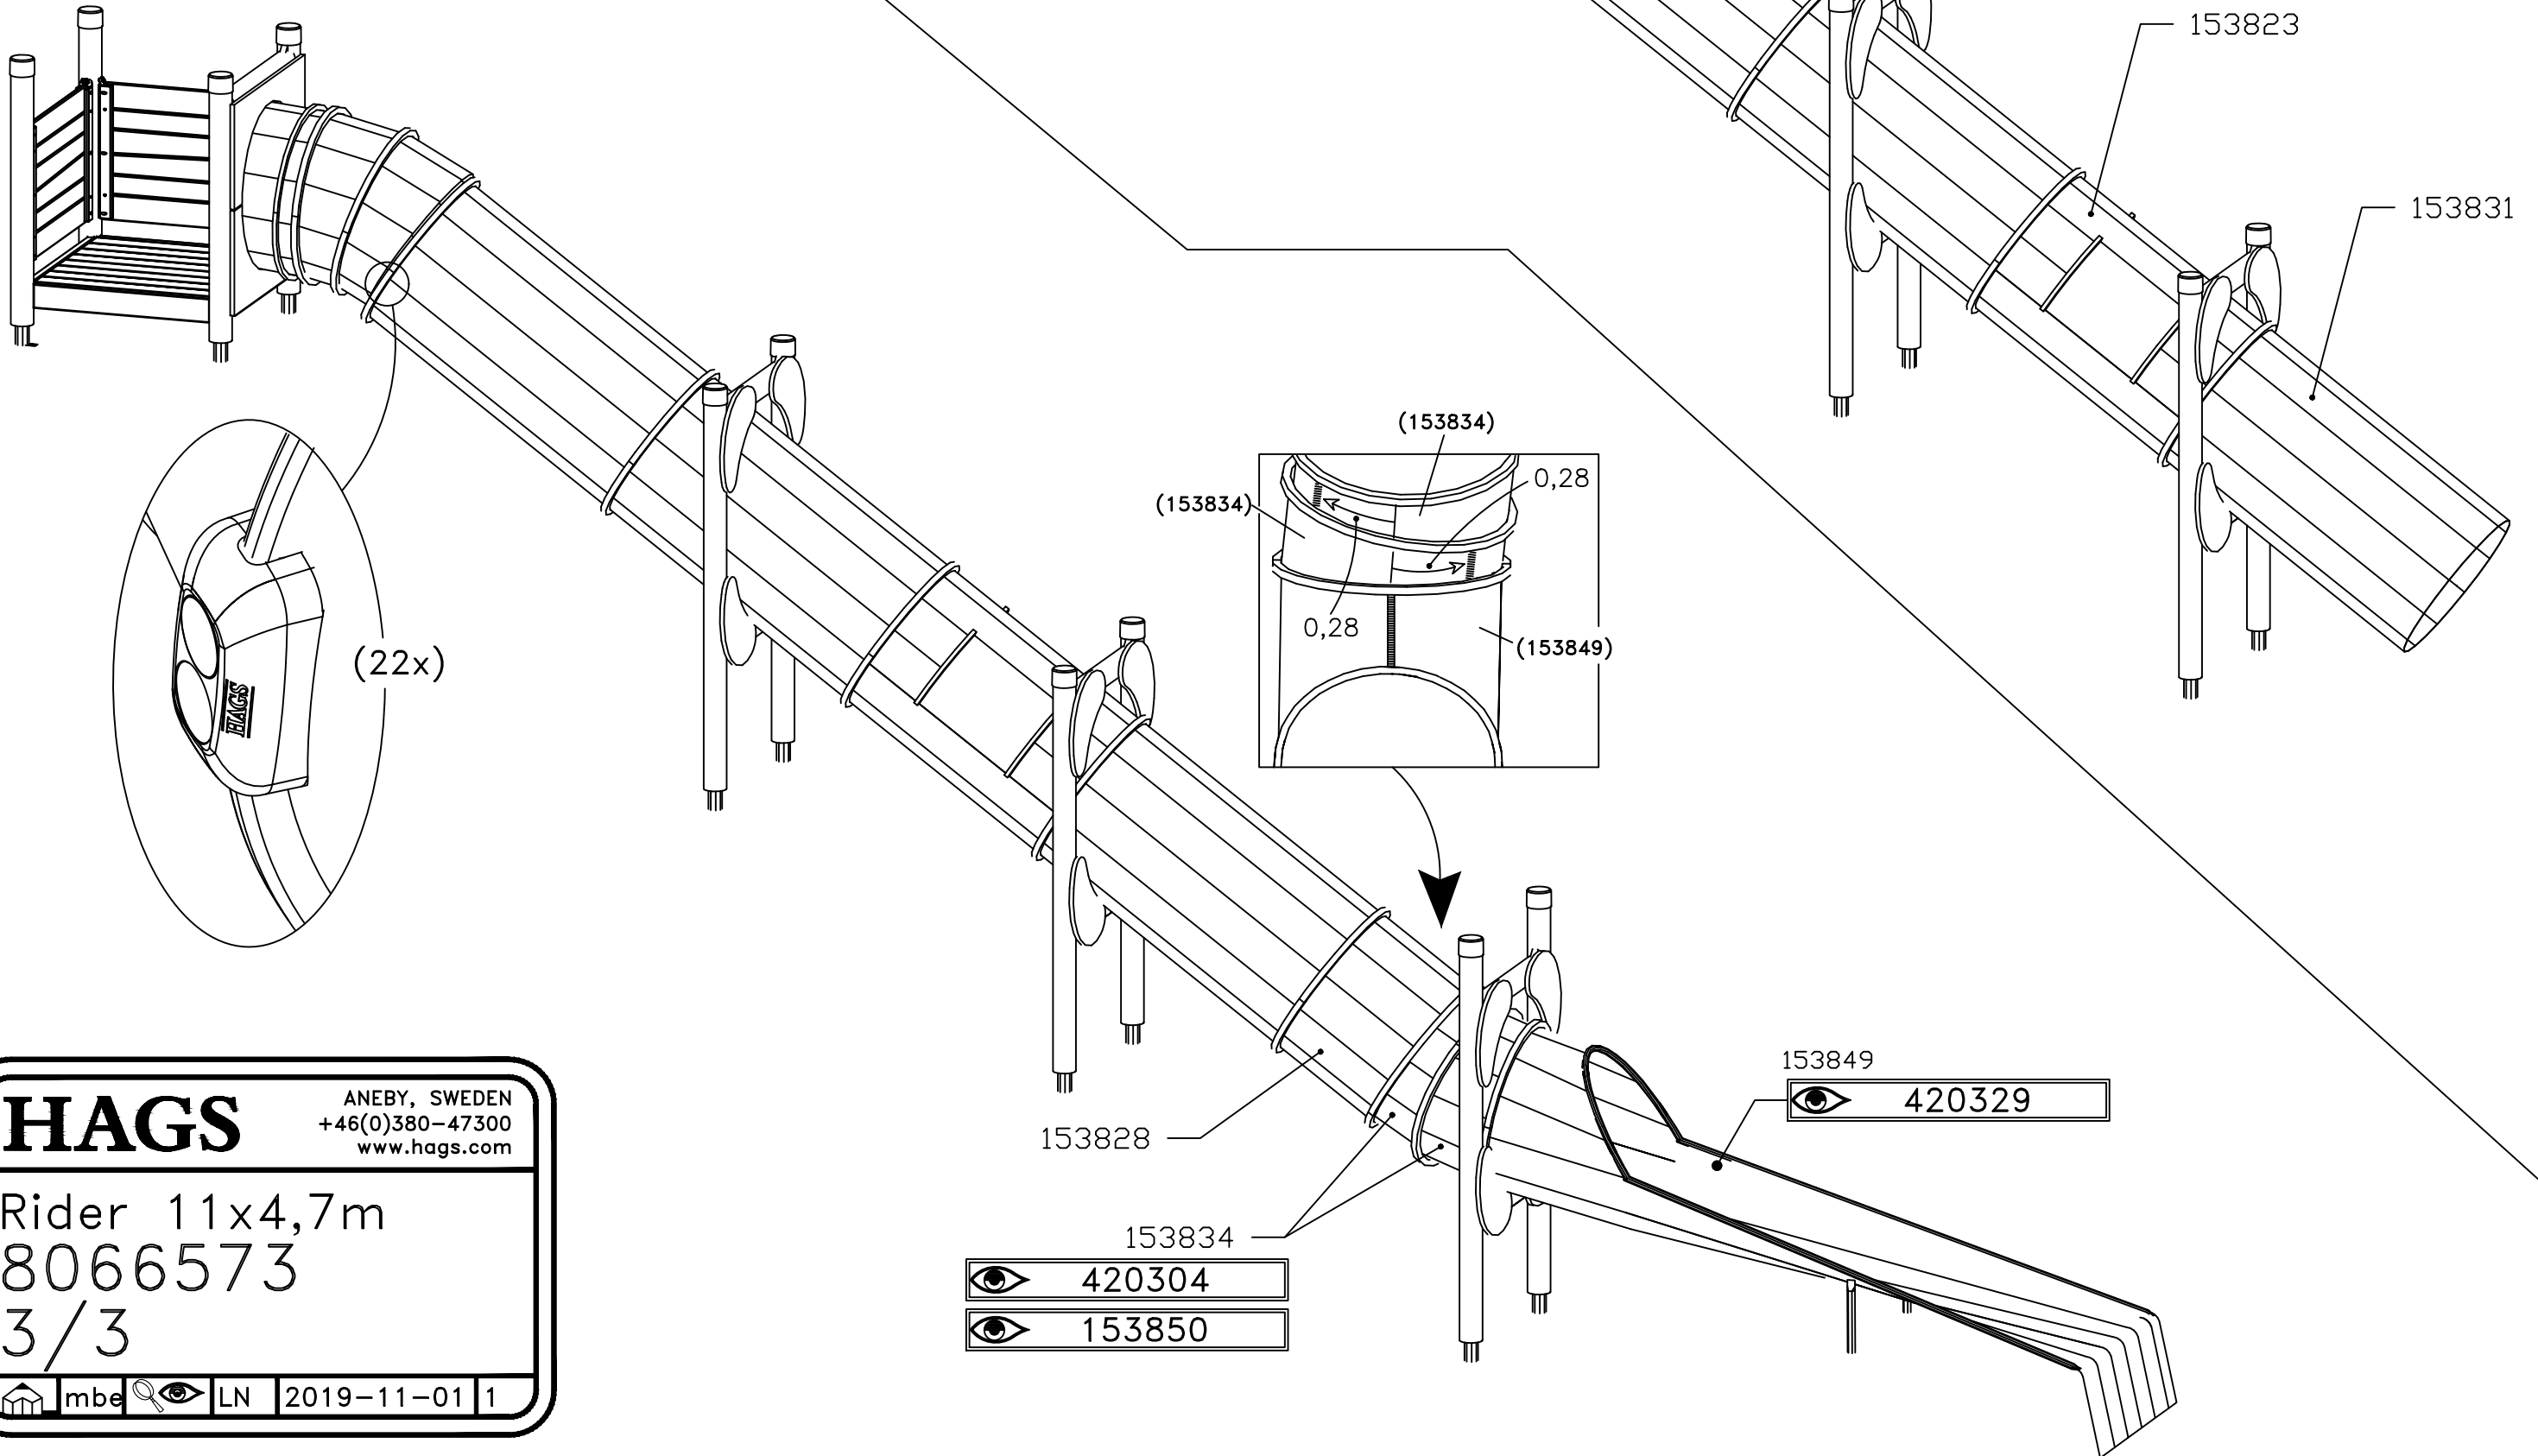

STEP 4

STEP 3

[m]

HAGS ANEBY, SWEDEN
+46(0)380-47300
www.hags.com

Rider 11x4,7m
8066573
3/3

mbc LN 2019-11-01 1