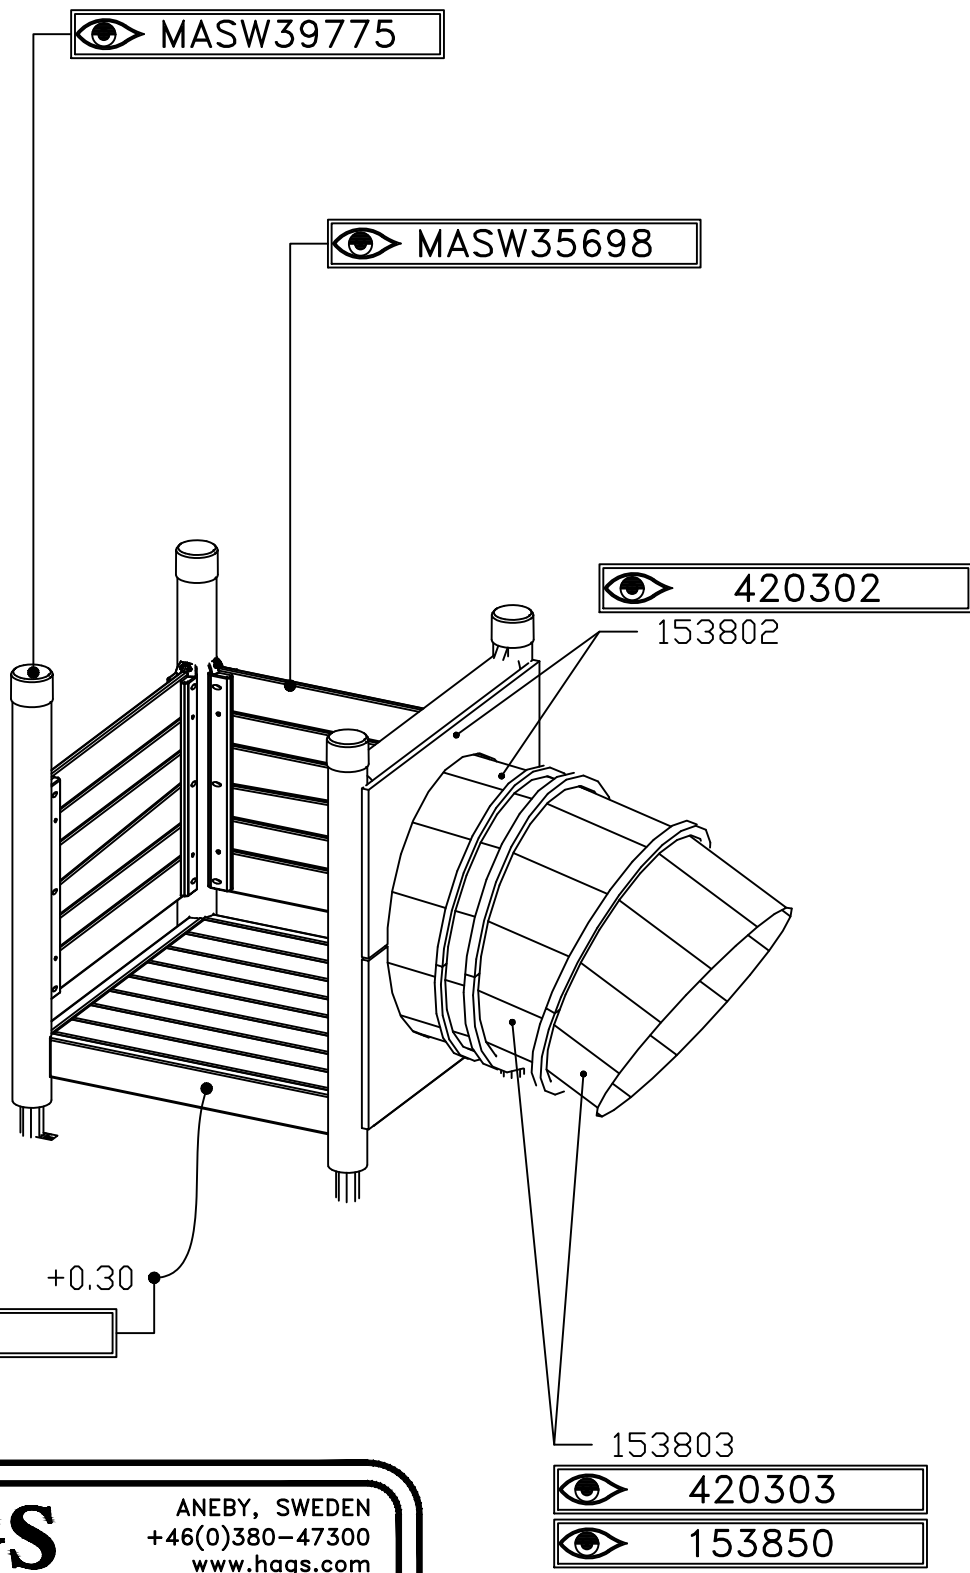

STEP 1

HAGS ANEBY, SWEDEN
+46(0)380-47300
www.hags.com

Rider 11x4,7m
8066573
2/3

mbe LN 2019-11-01 1

STEP 2

[m]