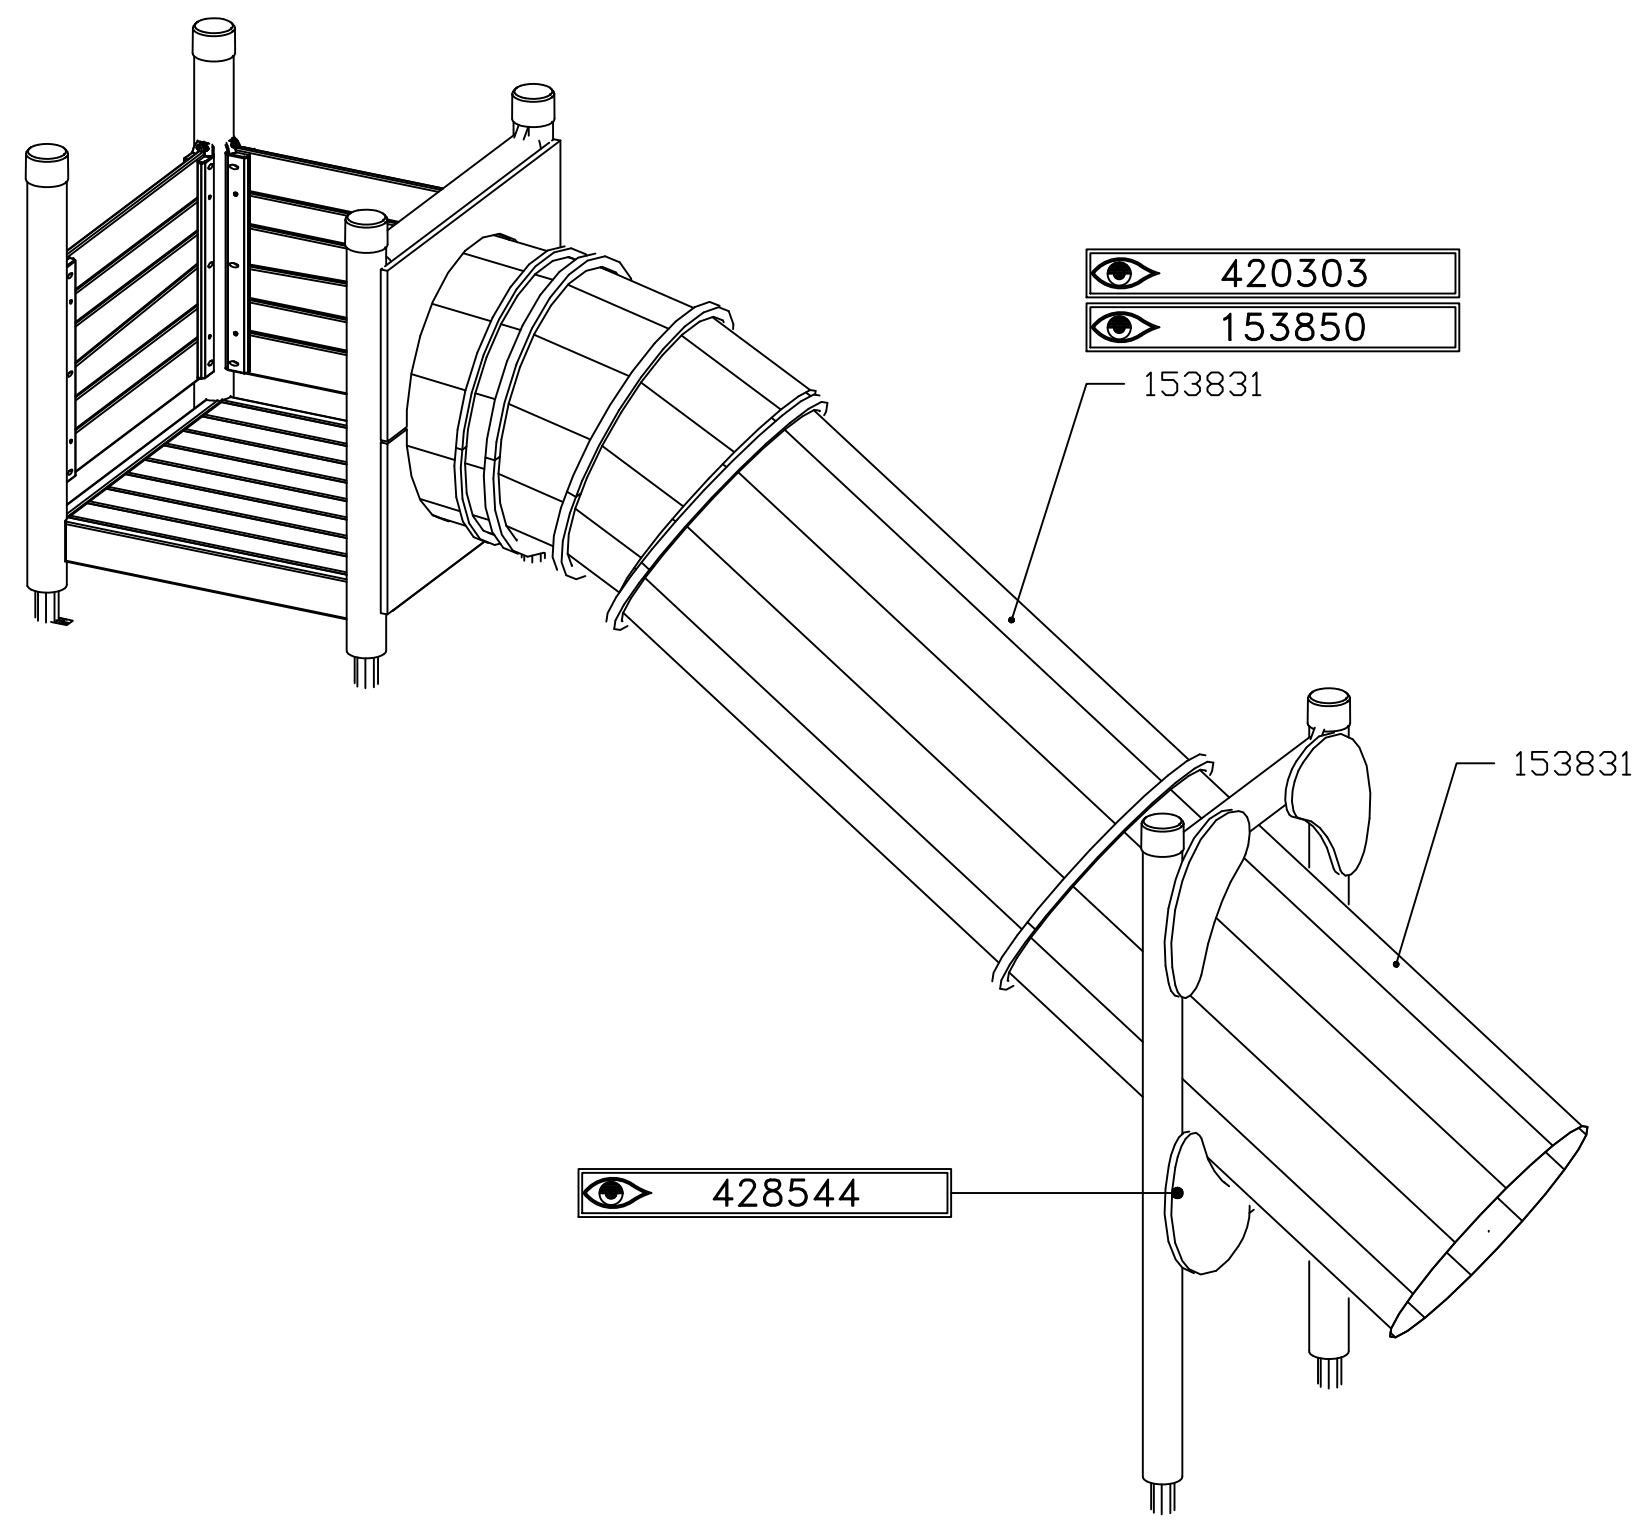

STEP 1

HAGS ANEBY, SWEDEN
+46(0)380-47300
www.hags.com

Rider 11x4,7m
8066573
2/3

mbe LN 2019-11-01 1

STEP 2

[m]