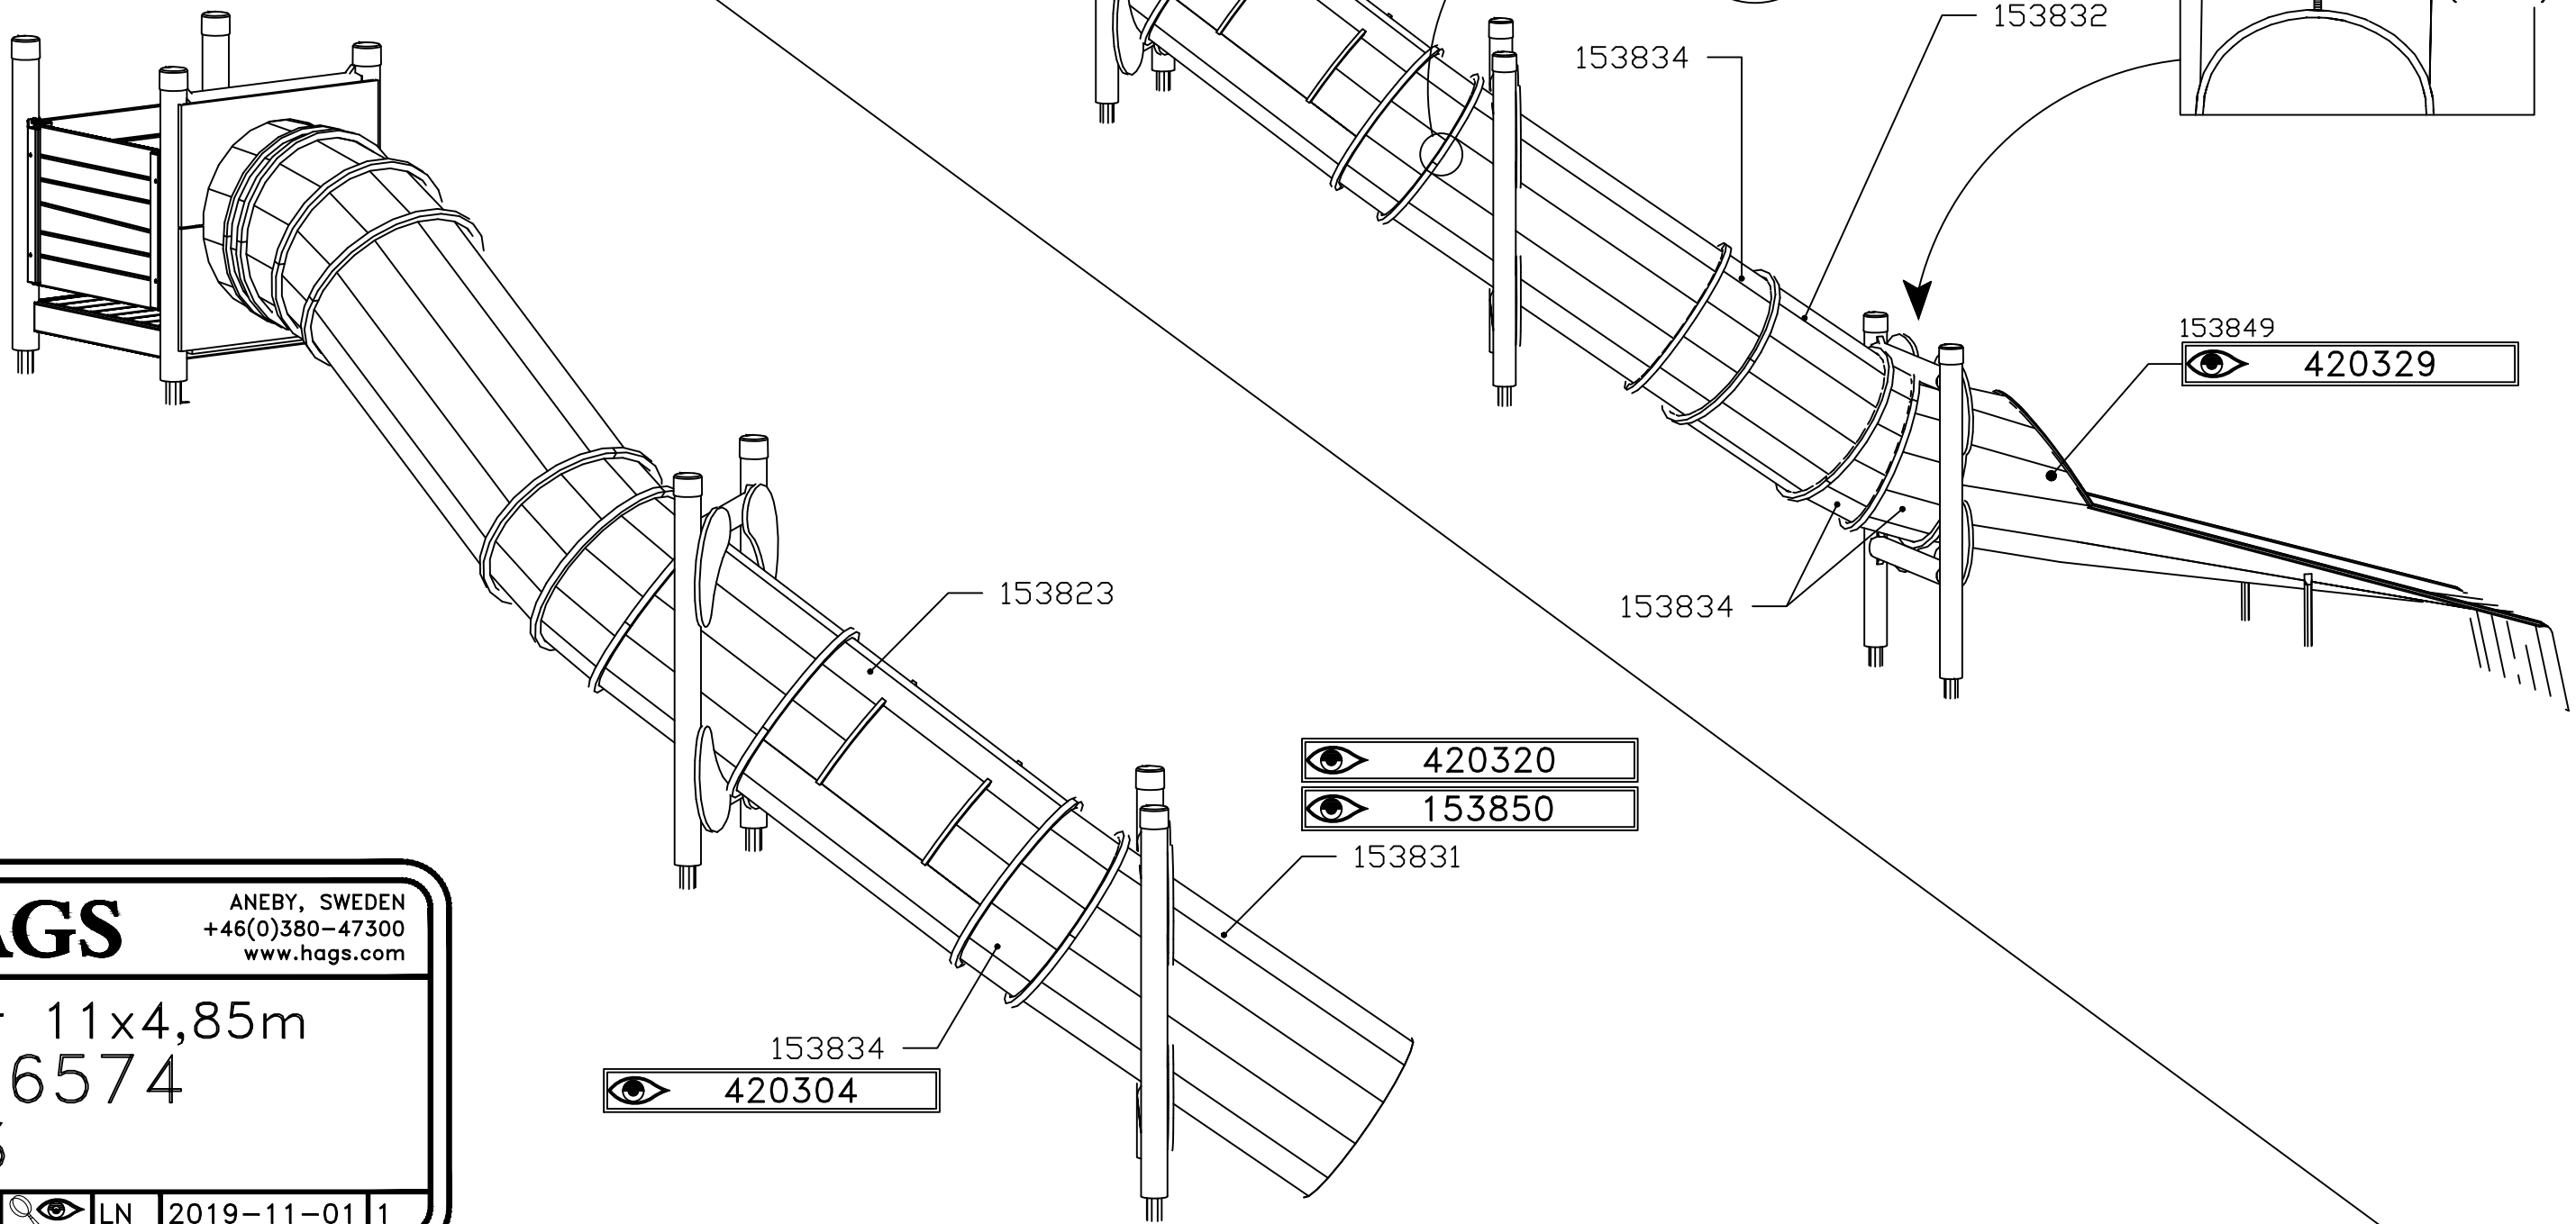

STEP 4

HAGS ANEBY, SWEDEN
+46(0)380-47300
www.hags.com

Rider 11x4,85m
8066574
3/3

mbeye LN 2019-11-01 1