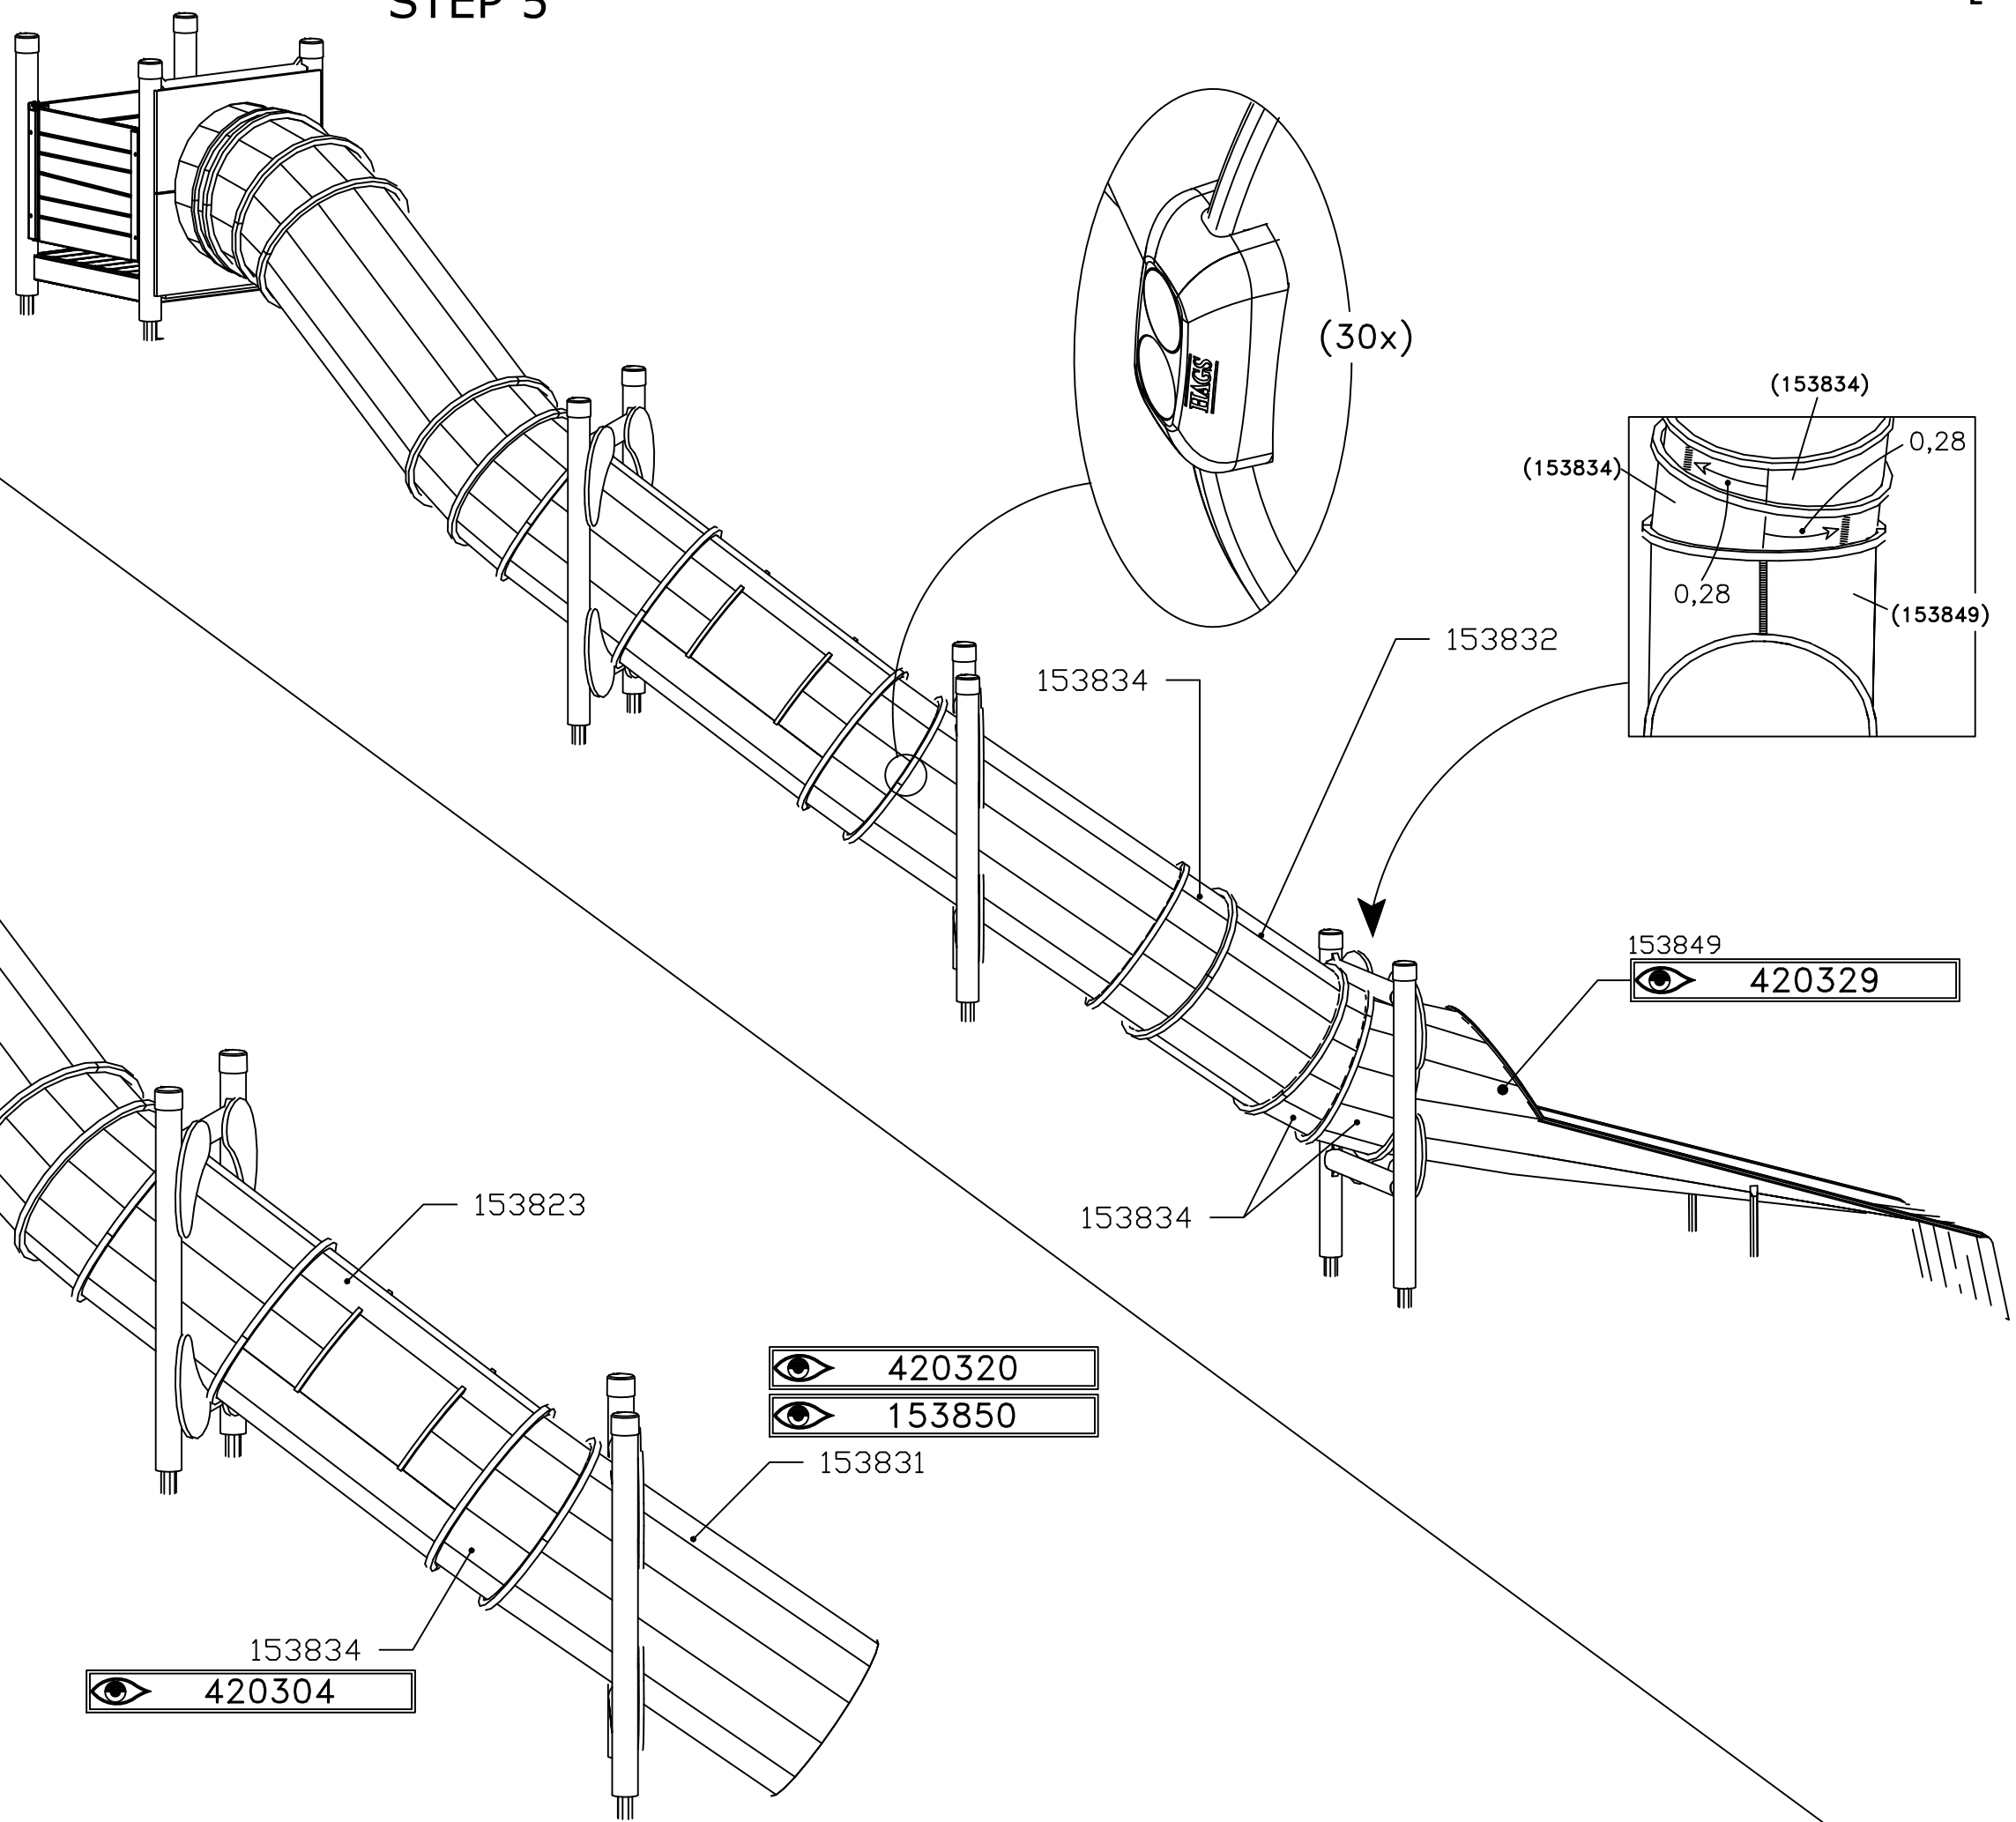

STEP 5

STEP 4

HAGS ANEBY, SWEDEN
+46(0)380-47300
www.hags.com

Rider 11x4,85m
8066574
3/3

mbeye LN 2019-11-01 1