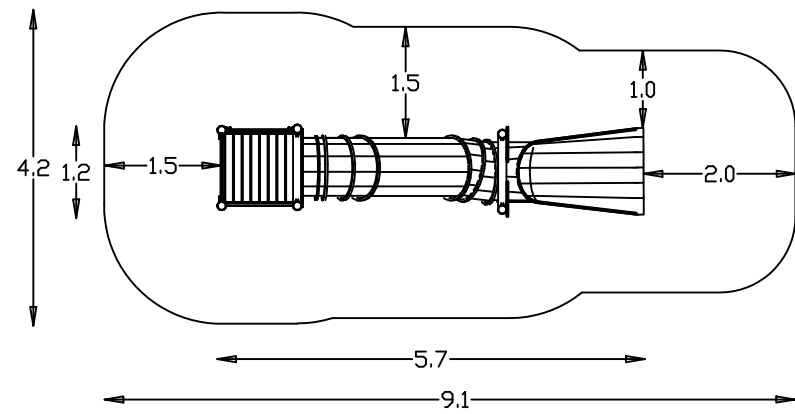

**Rider 5,1x1,8m**

1,0m 5,0m

42008010

[m]

**HAGS** ANEBY, SWEDEN  
+46(0)380-47300  
www.hags.com

Rider 5,1x1,8m  
8066628  
1/2

LN 2019-11-01 1

18 h