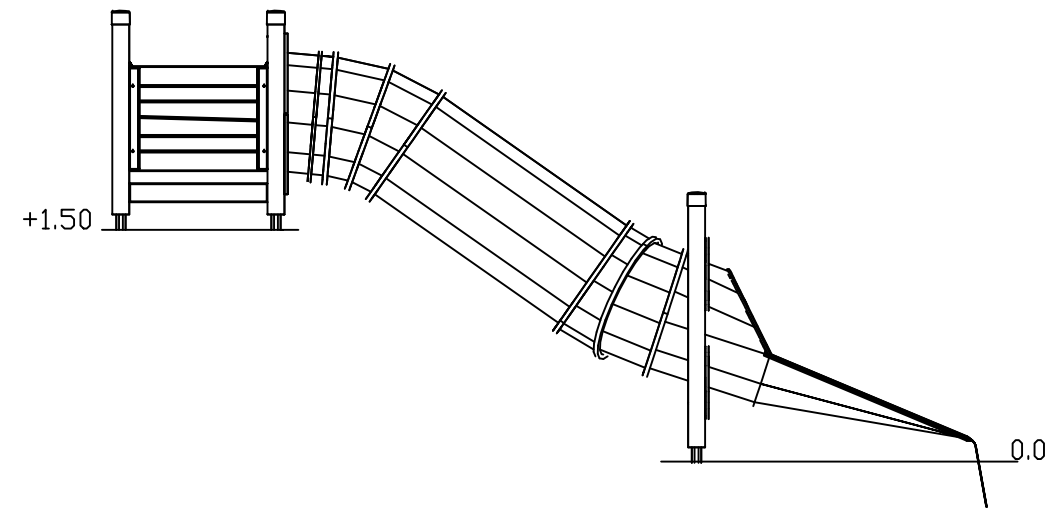

**Rider 5,1x1,8m**

1,0m 5,0m

42008010

[m]

**HAGS** ANEBY, SWEDEN  
+46(0)380-47300  
www.hags.com

Rider 5,1x1,8m  
8066628  
1/2

LN 2019-11-01 1

18 h