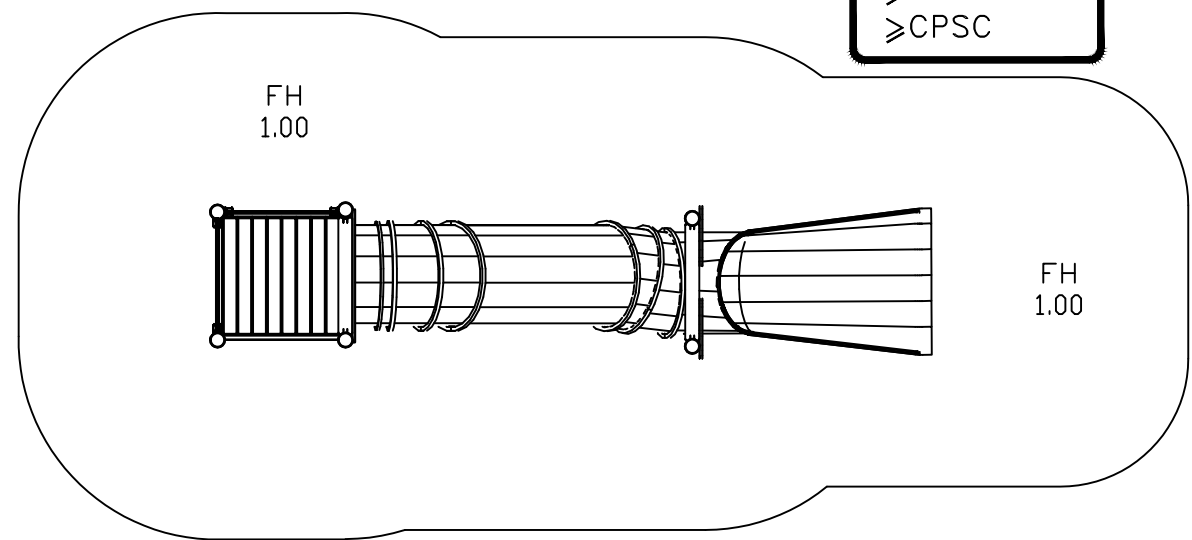

HAGS ANEBY, SWEDEN
+46(0)380-47300
www.hags.com

Rider 5,1x1,8m
8066628
1/2

LN 2019-11-01 1

18 h

Varje vecka
Every week
Jede woche
Chaque semaine

Varje säsong
Every season
Jedes Jahr
Chaque saison

Step by Step UniPlay

HAGS 4020 SE 1(3)