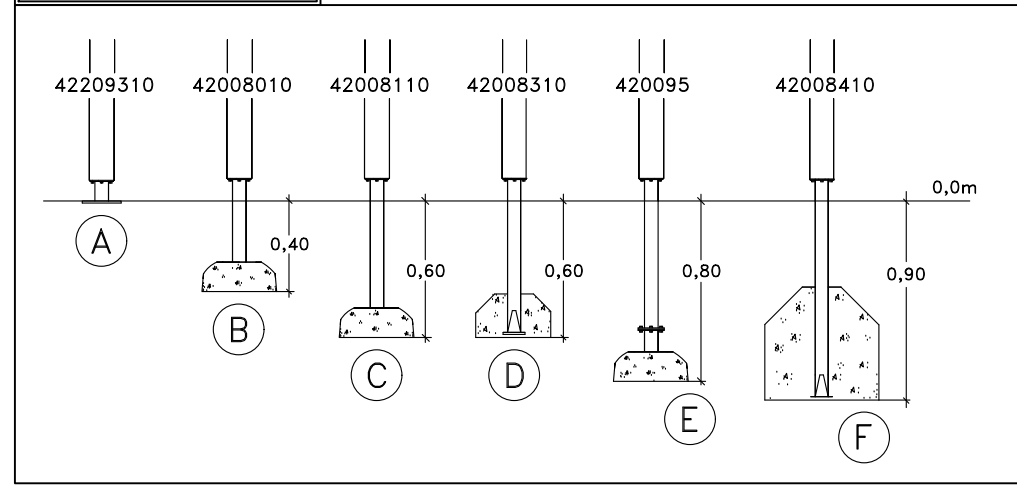

**Rider 5,1x1,8m**

1,0m 5,0m

42008010

[m]

**HAGS** ANEBY, SWEDEN  
+46(0)380-47300  
www.hags.com

Rider 5,1x1,8m  
8066628  
1/2

LN 2019-11-01 1

18 h