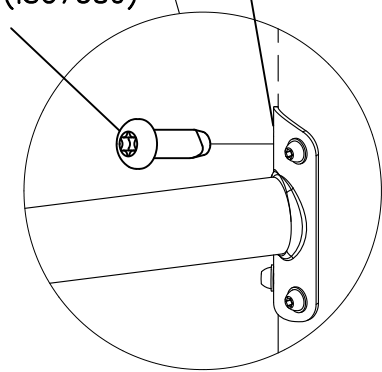

TYPE	ART.NO
	410741-02

Screw thr-forming
M8x25-8.8-(ISO7380)
(8008506)

16x

MAX 400rpm

HAGS ANEBY, SWEDEN
+46(0)380-47300
www.hags.com

Trickladder
MA45074115
1(1)

 TJ  ToB 2017-03-27 2