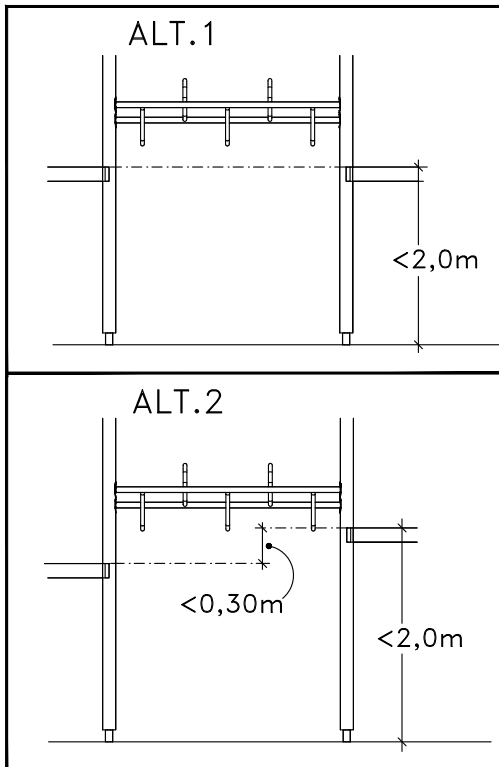

TYPE	ART.NO
	410741-02

Screw thr-forming
M8x25-8.8-(ISO7380)
(8008506)

16x

MAX 400rpm

HAGS ANEBY, SWEDEN
+46(0)380-47300
www.hags.com

Trickladder
MA45074115
1(1)

 TJ  ToB 2017-03-27 2