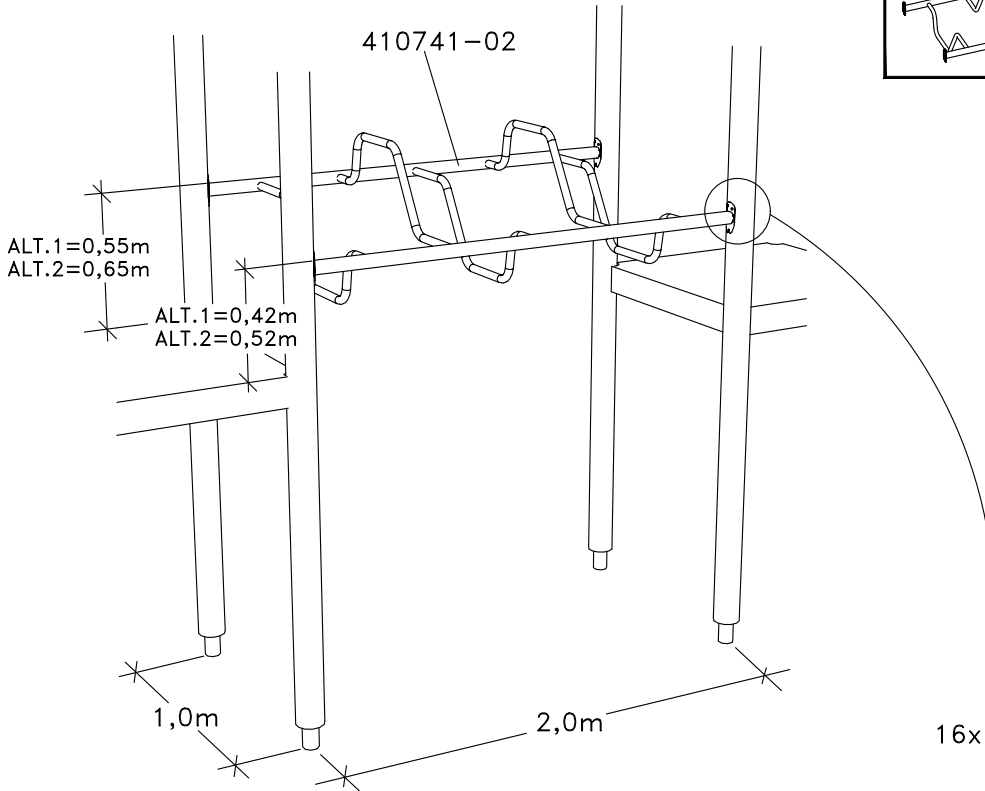

TYPE	ART.NO
	410741-02

Screw thr-forming
M8x25-8.8-(ISO7380)
(8008506)

16x

MAX 400rpm

HAGS ANEBY, SWEDEN
+46(0)380-47300
www.hags.com

Trickladder
MA45074115
1(1)

 TJ  ToB 2017-03-27 2