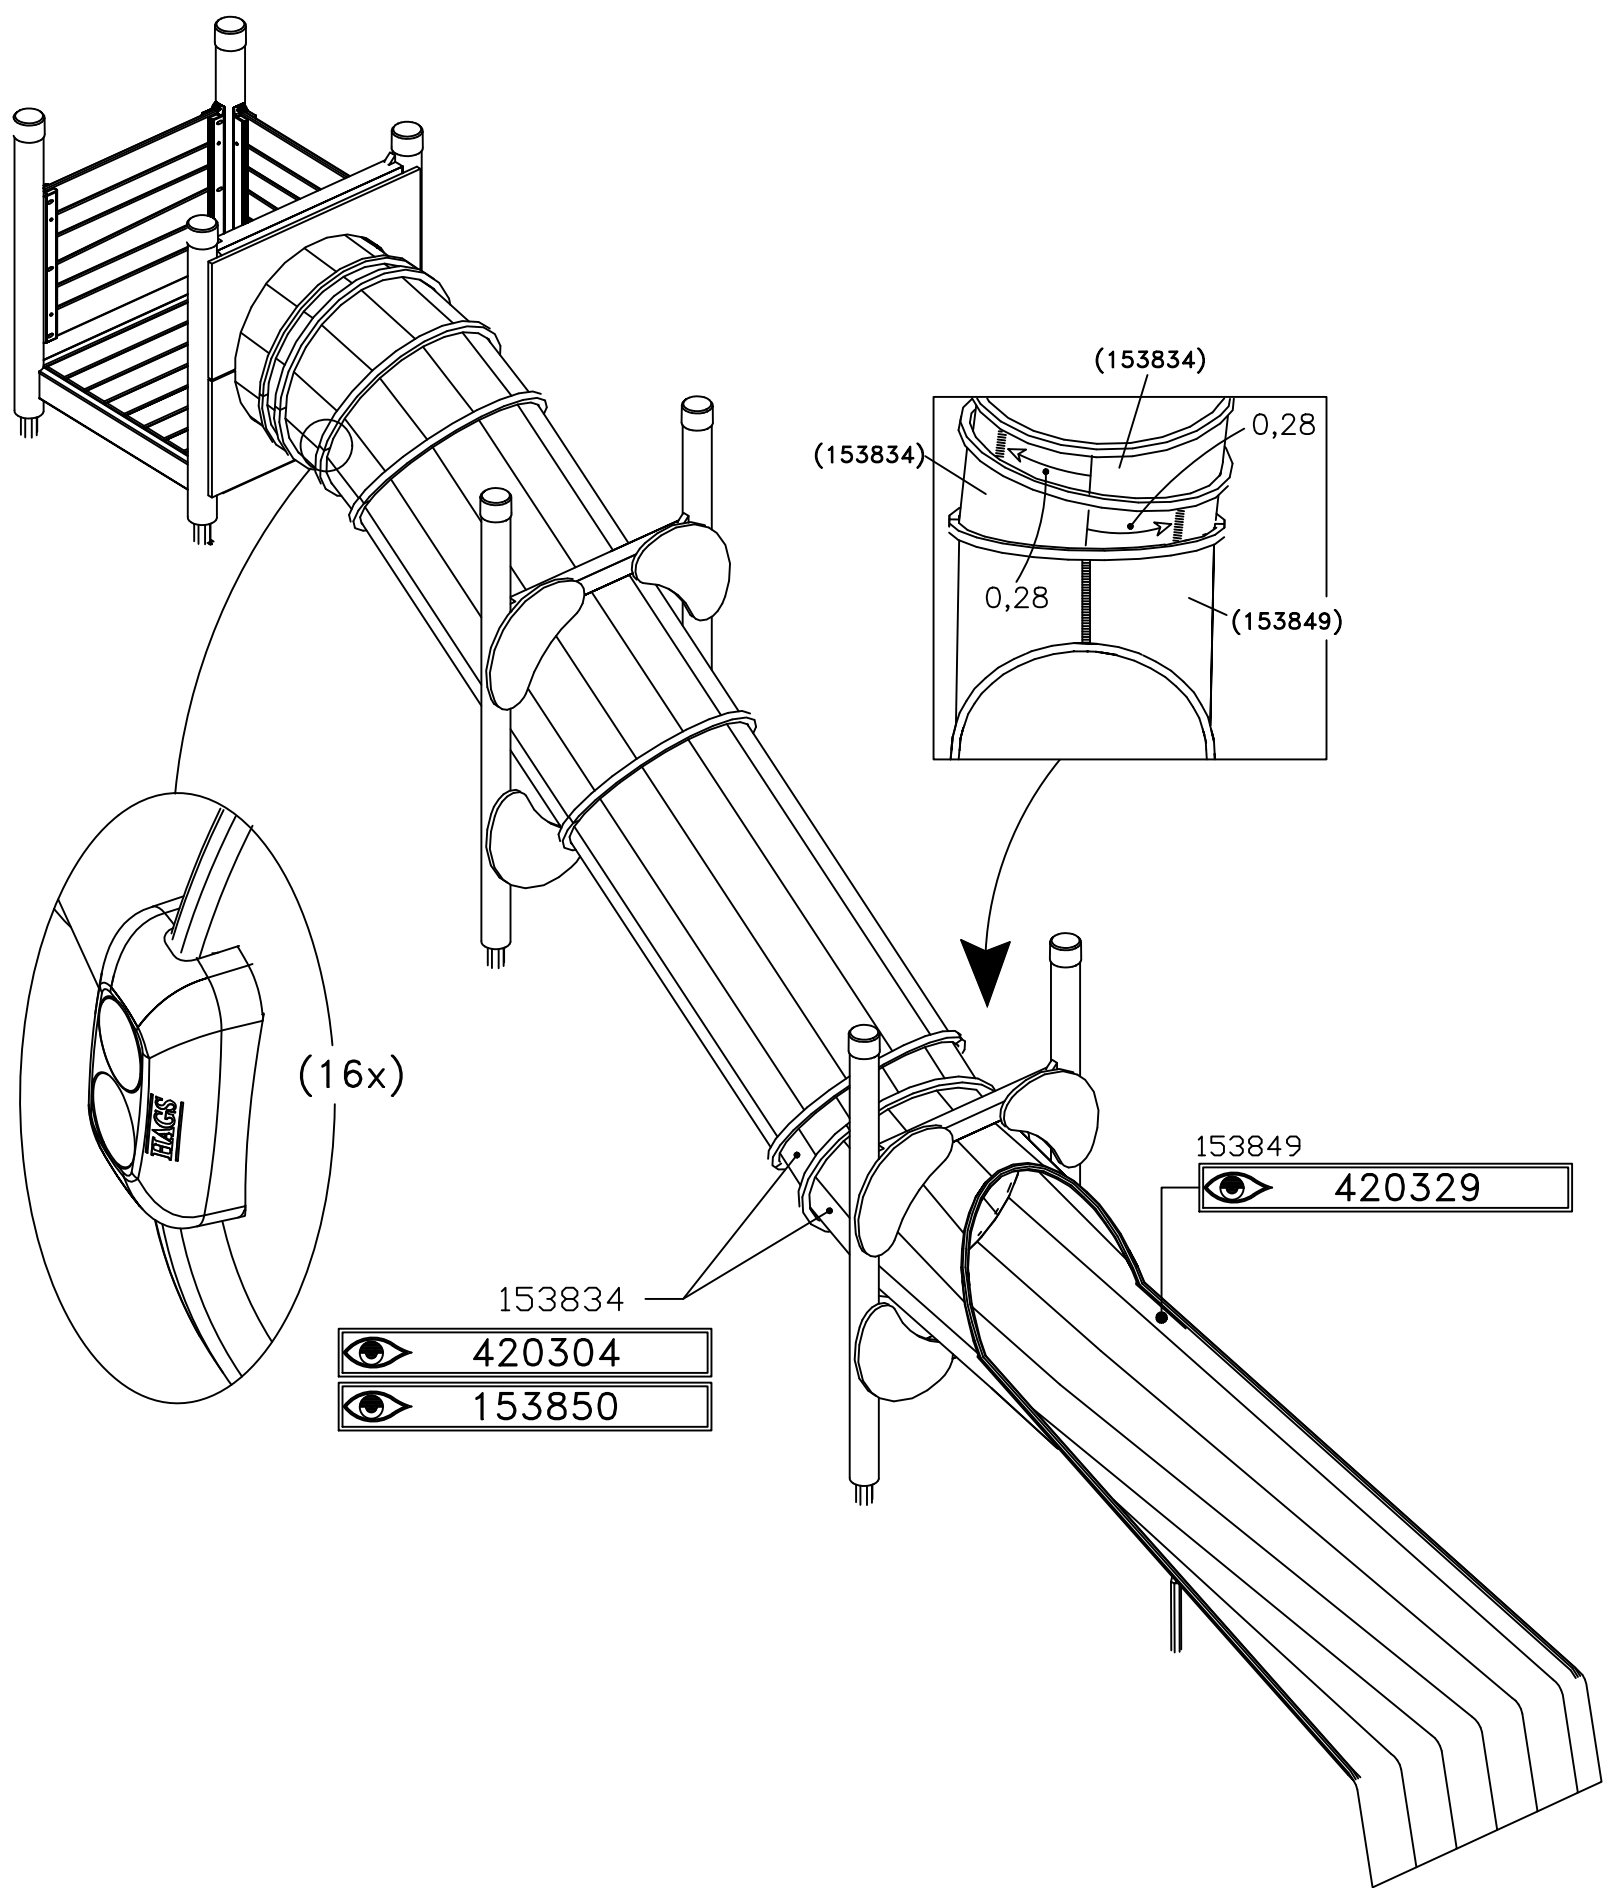

Step by Step UniPlay

HAGS 4020 SE 1(3) 1.1.2017

STEP 1

HAGS ANEBY, SWEDEN
 +46(0)380-47300
 www.hags.com

Rider 7,7x2,75m
 8066782
 2/3

mbe LN 2017-10-25 0

STEP 2

[m]