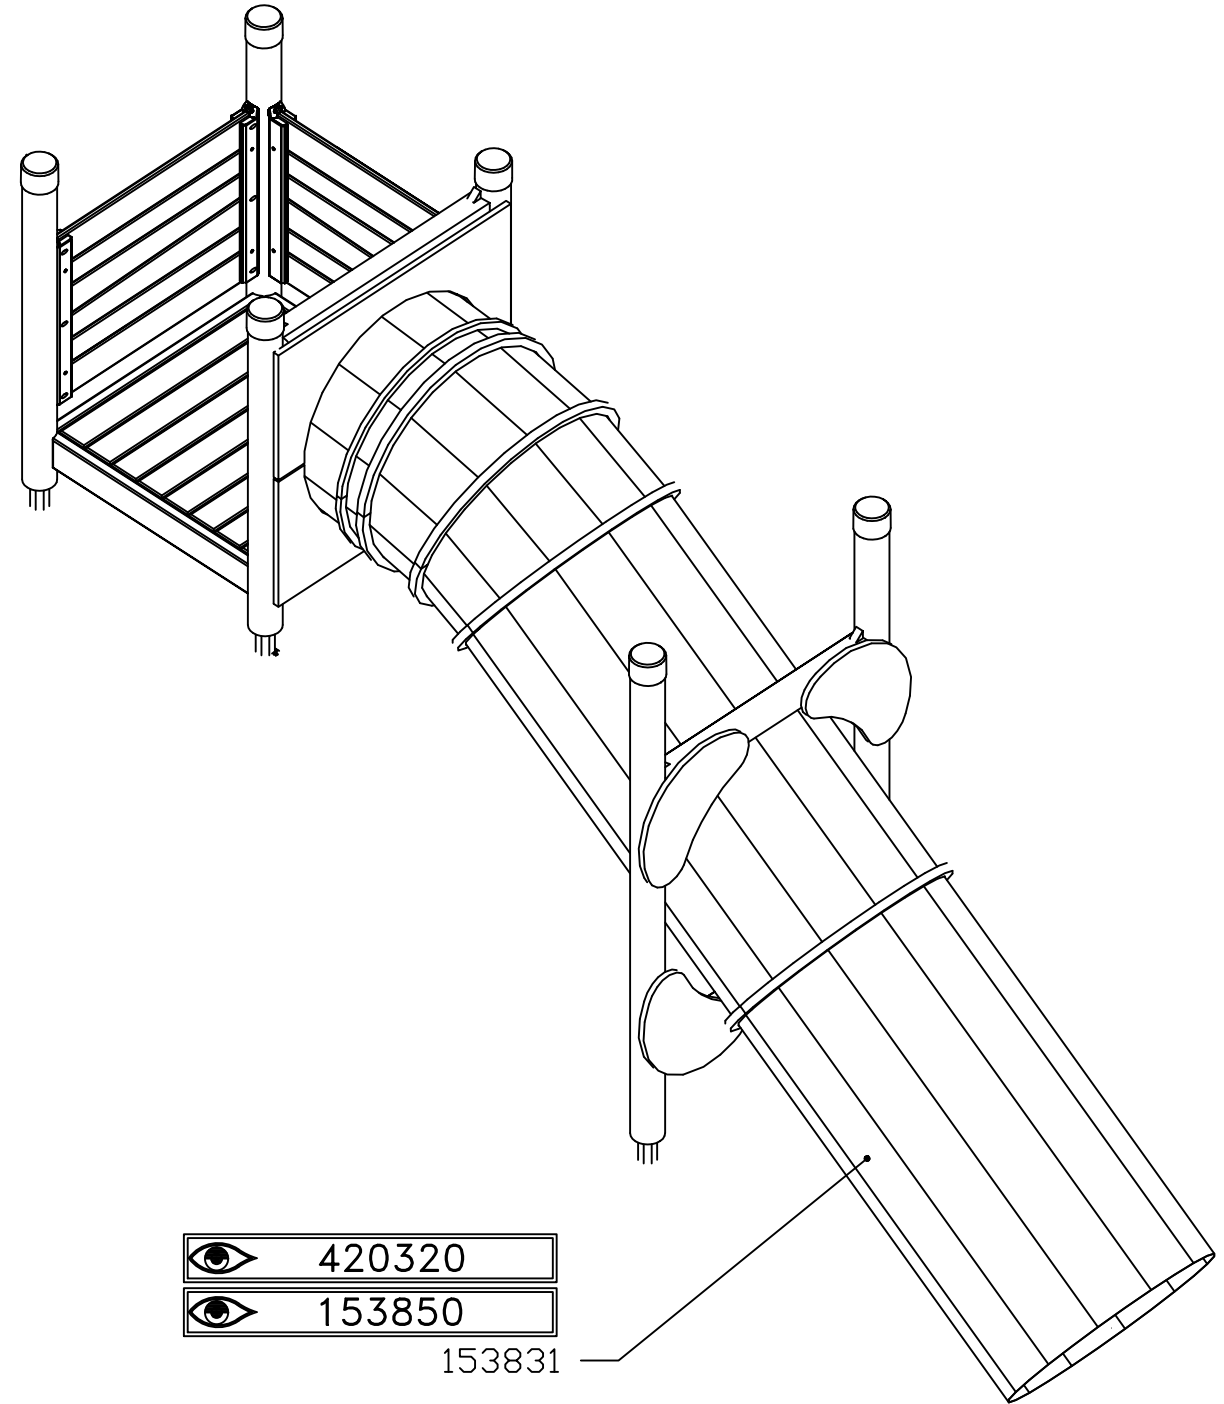

Step by Step UniPlay

HAGS 4020 SE 1(3) 1.1.2017

STEP 1

HAGS ANEBY, SWEDEN
 +46(0)380-47300
 www.hags.com

Rider 7,7x2,75m
 8066782
 2/3

mbe LN 2017-10-25 0

STEP 2

[m]