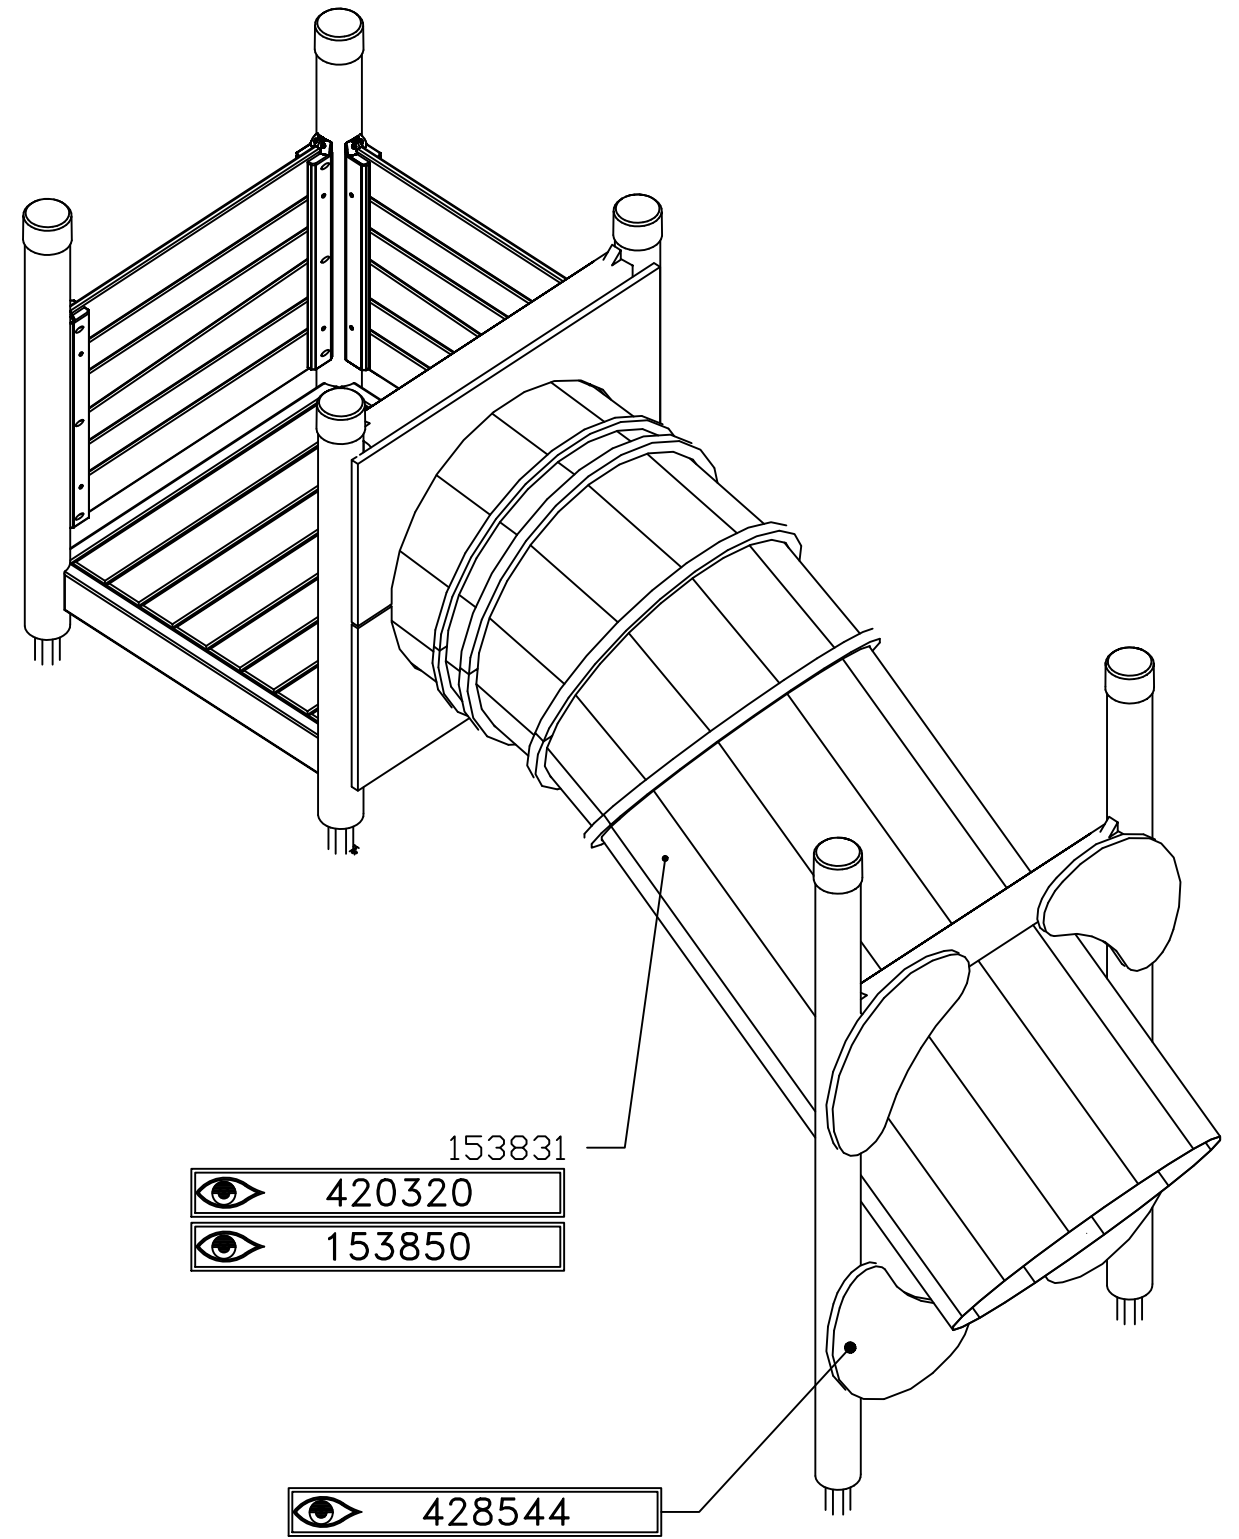

Step by Step UniPlay

HAGS 4020 SE 1(3) 1.1.2017

STEP 1

HAGS ANEBY, SWEDEN
 +46(0)380-47300
 www.hags.com

Rider 7,7x2,75m
 8066782
 2/3

mbe LN 2017-10-25 0

STEP 2

[m]