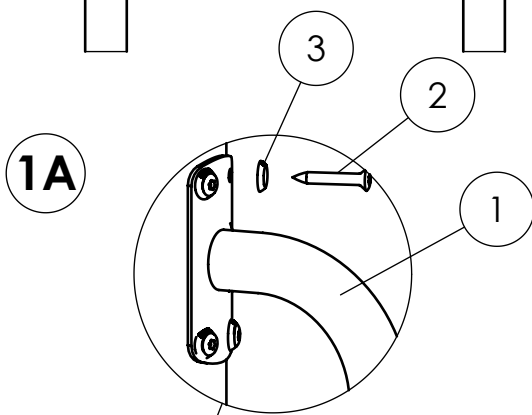

MAX 500rpm

WOODEN POST

STEEL POST

NR.	Description MA	Item Number	Qty
1	Hand rail	8066415	2
2	Screw, wood, TKFT-6x40-8.8	8008651	16
3	Ø6 16/7 x 3 mm	8035290	16
4	Screw, thr-forming M6x25-8.8-(ISO7380)	8027762	16