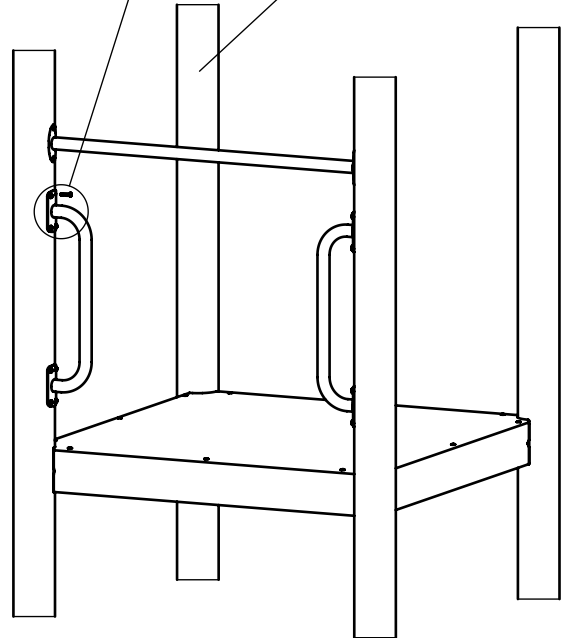

MAX 500rpm

WOODEN POST

STEEL POST

NR.	Description MA	Item Number	Qty
1	Hand rail	8066415	2
2	Screw, wood, TKFT-6x40-8.8	8008651	16
3	Ø6 16/7 x 3 mm	8035290	16
4	Screw, thr-forming M6x25-8.8-(ISO7380)	8027762	16