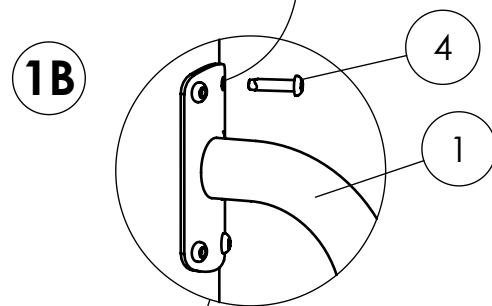

MAX 500rpm

WOODEN POST

STEEL POST

NR.	Description MA	Item Number	Qty
1	Hand rail	8066415	2
2	Screw, wood, TKFT-6x40-8.8	8008651	16
3	Ø6 16/7 x 3 mm	8035290	16
4	Screw, thr-forming M6x25-8.8-(ISO7380)	8027762	16