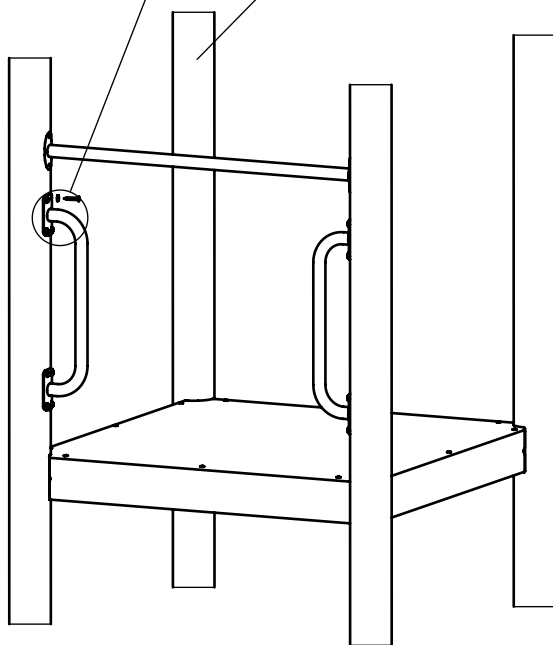

MAX 500rpm

WOODEN POST

STEEL POST

NR.	Description MA	Item Number	Qty
1	Hand rail	8066415	2
2	Screw, wood, TKFT-6x40-8.8	8008651	16
3	Ø6 16/7 x 3 mm	8035290	16
4	Screw, thr-forming M6x25-8.8-(ISO7380)	8027762	16