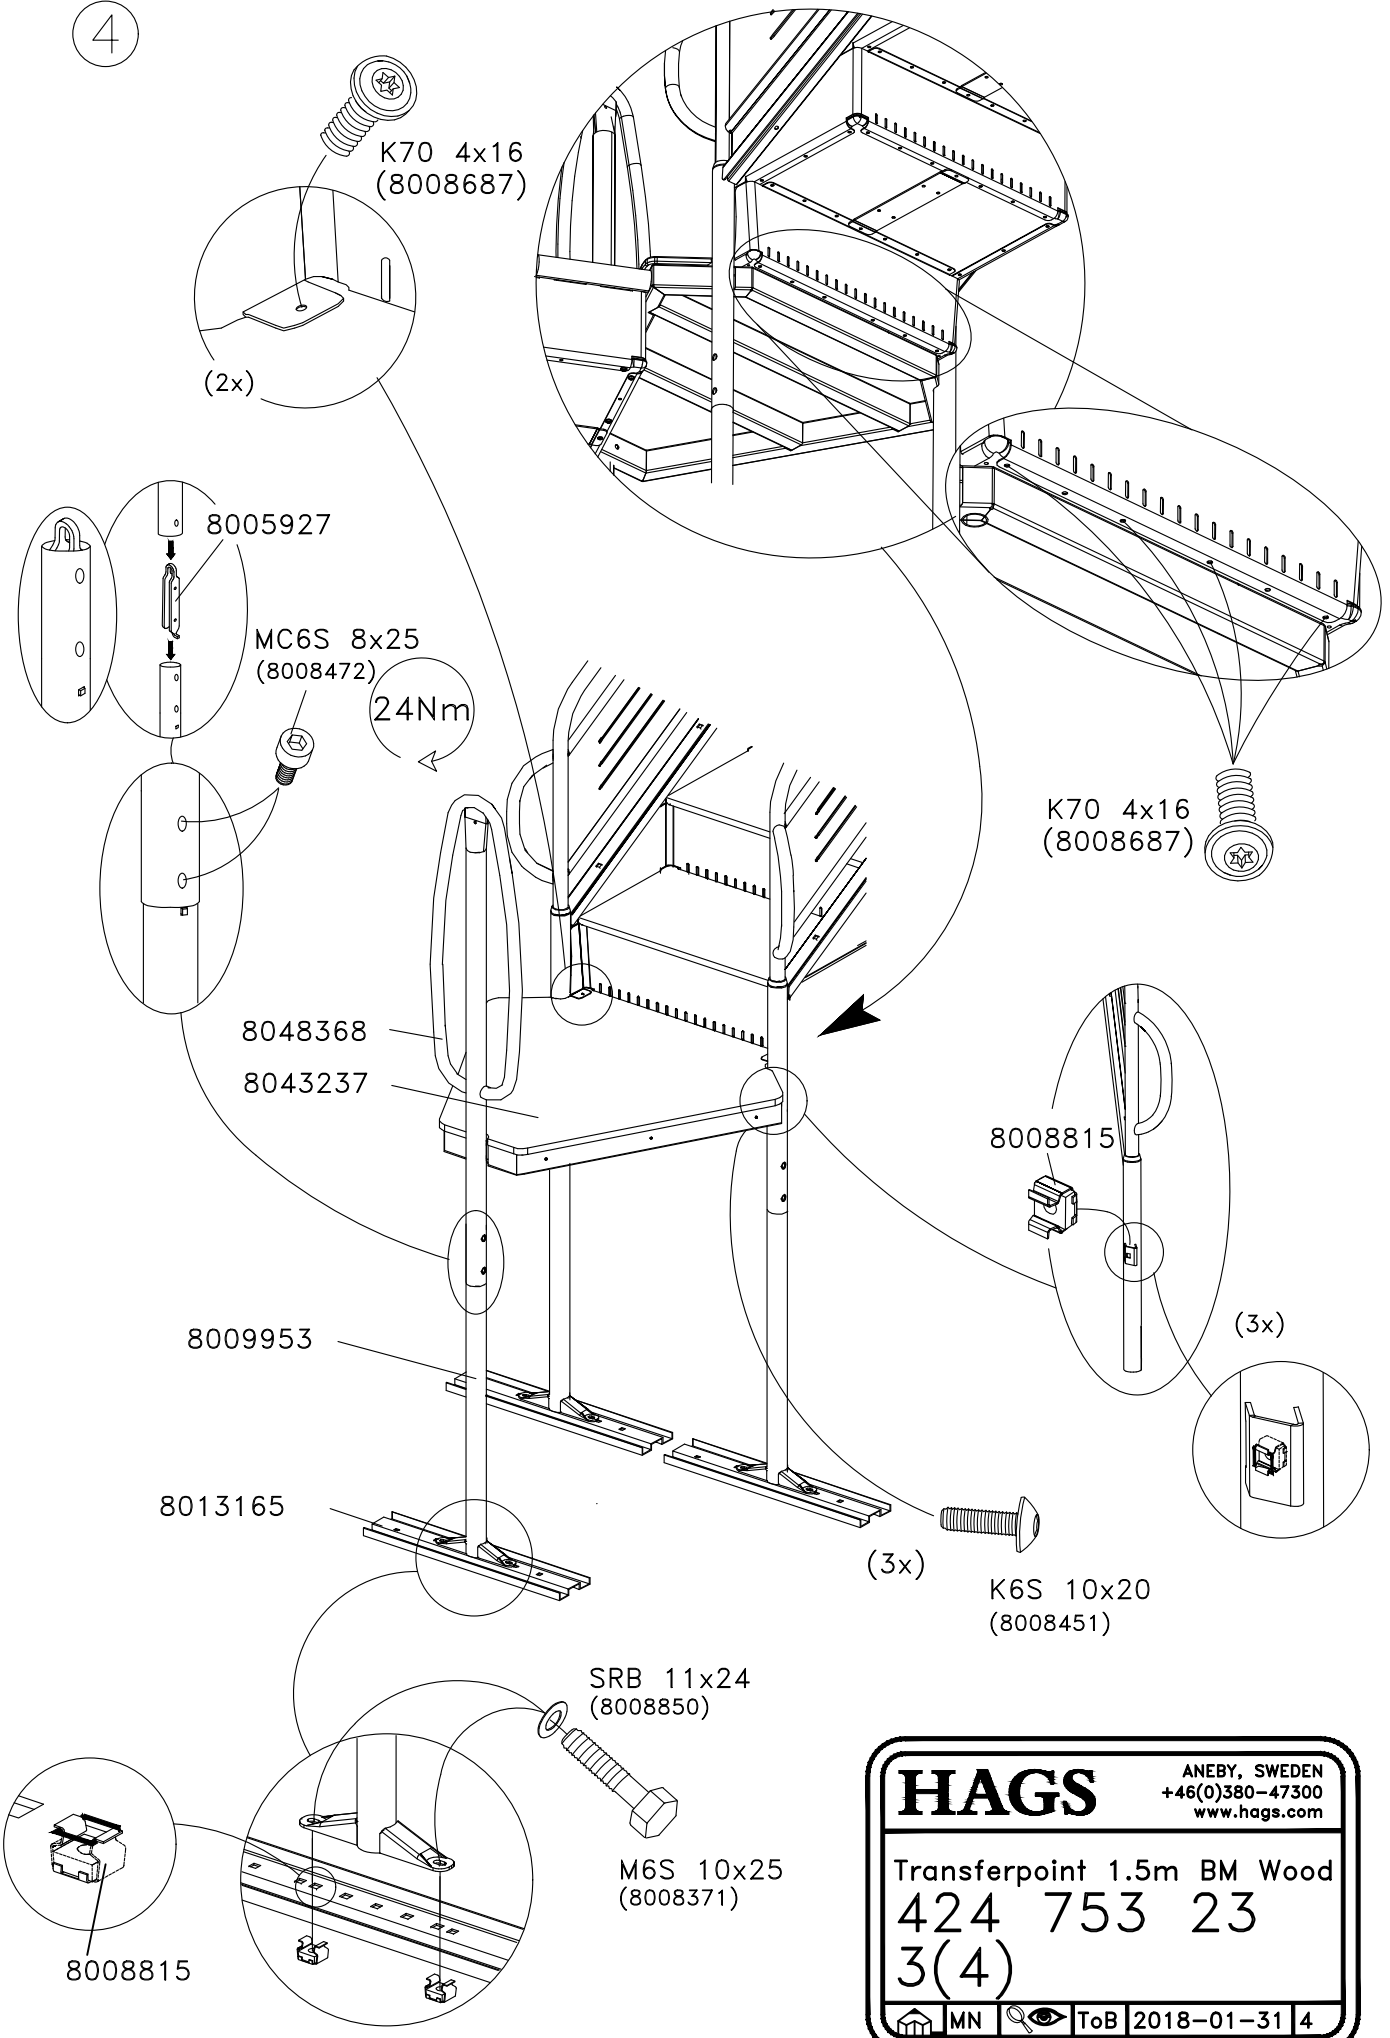

4

HAGS		ANEBY, SWEDEN	
		+46(0)380-47300	
		www.hags.com	
Transferpoint 1.5m BM Wood			
424 753 23			
3(4)			
	MN		ToB 2018-01-31 4