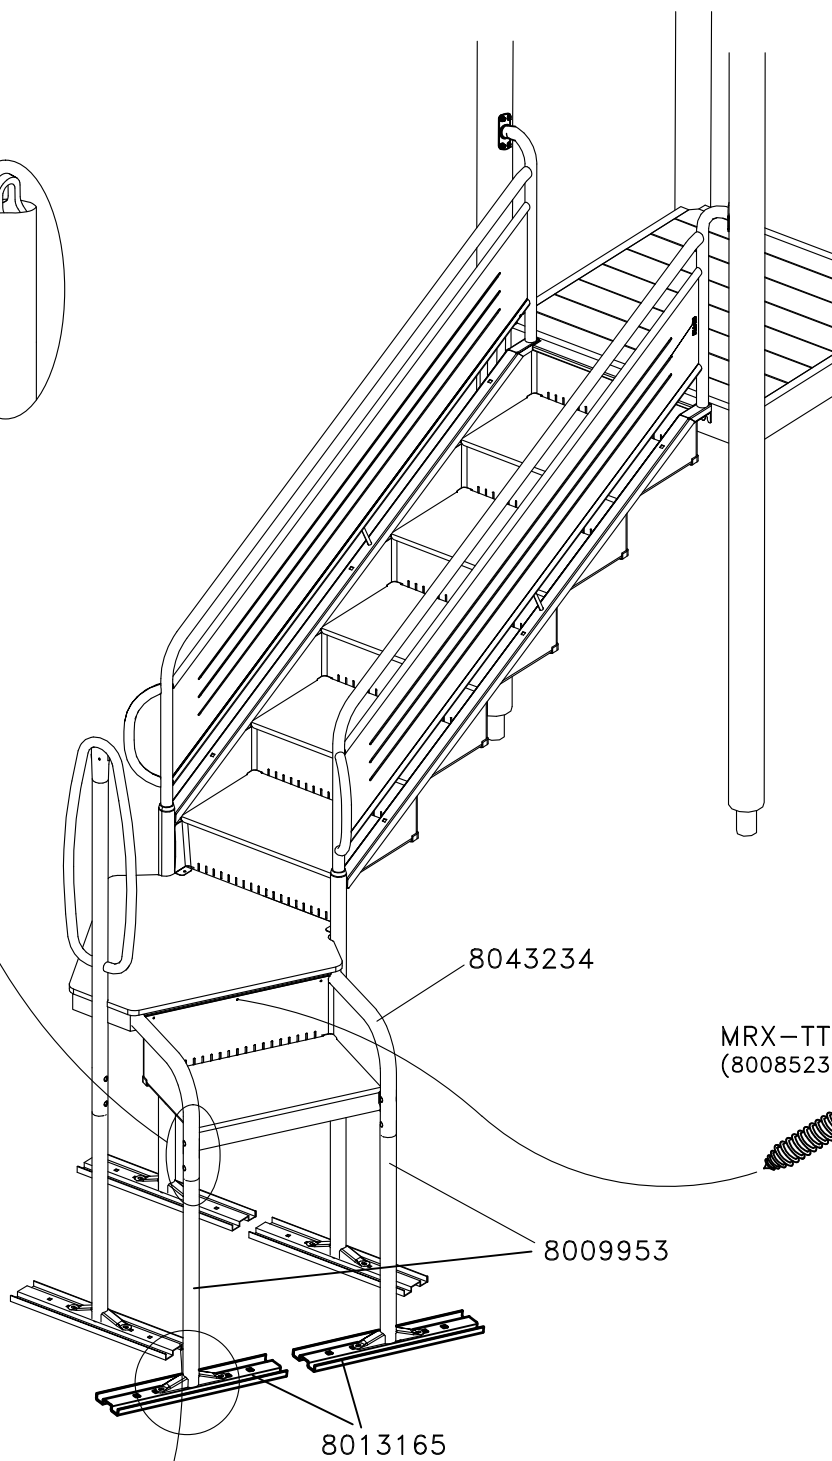

8043234

8009953

8013165

MRX-TT 6x20
(8008523)

(3x)

SRB 11x24
(8008850)

M6S 10x25
(8008371)