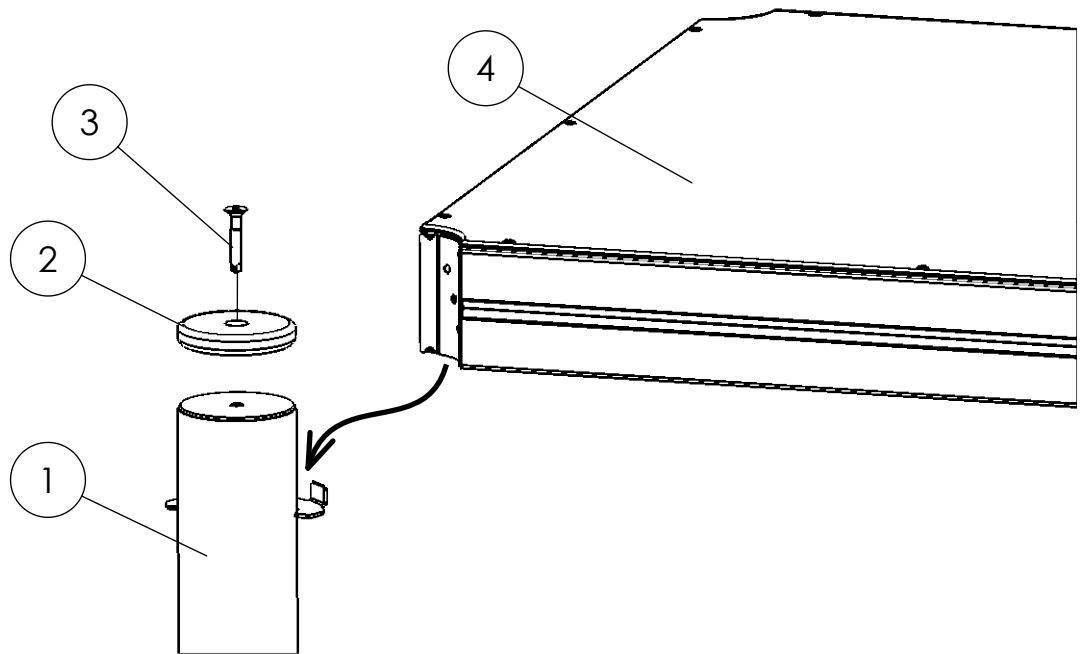

# 1 HPL & WOODEN DECK

NR.	Description MA	Item Number	Qty
1	Post S	8068036	1
2	Extension board	8067858	1
3	Screw, thr-forming M8x60-8.8 Large head-DIN7500	8008728	1
4	Deck	-	2

**HAGS** ANEBY, SWEDEN  
+46(0)380-47300  
www.hags.com