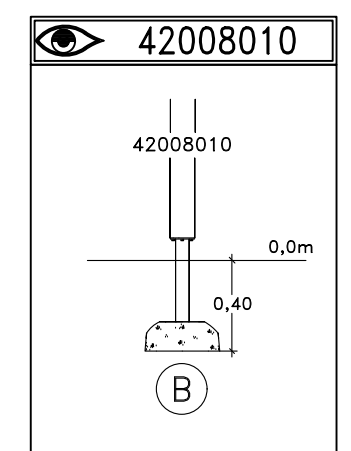

[m]

HAGS ANEBY, SWEDEN
+46(0)380-47300
www.hags.com

Uniplay Lekhus m golv
8070359
1/3

RBK AA 2022-05-20 0

Varje vecka
Every week
Jede woche
Chaque semaine

Varje säsong
Every season
Jedes Jahr
Chaque saison

Step by Step UniPlay

8070359
SE 1(3)