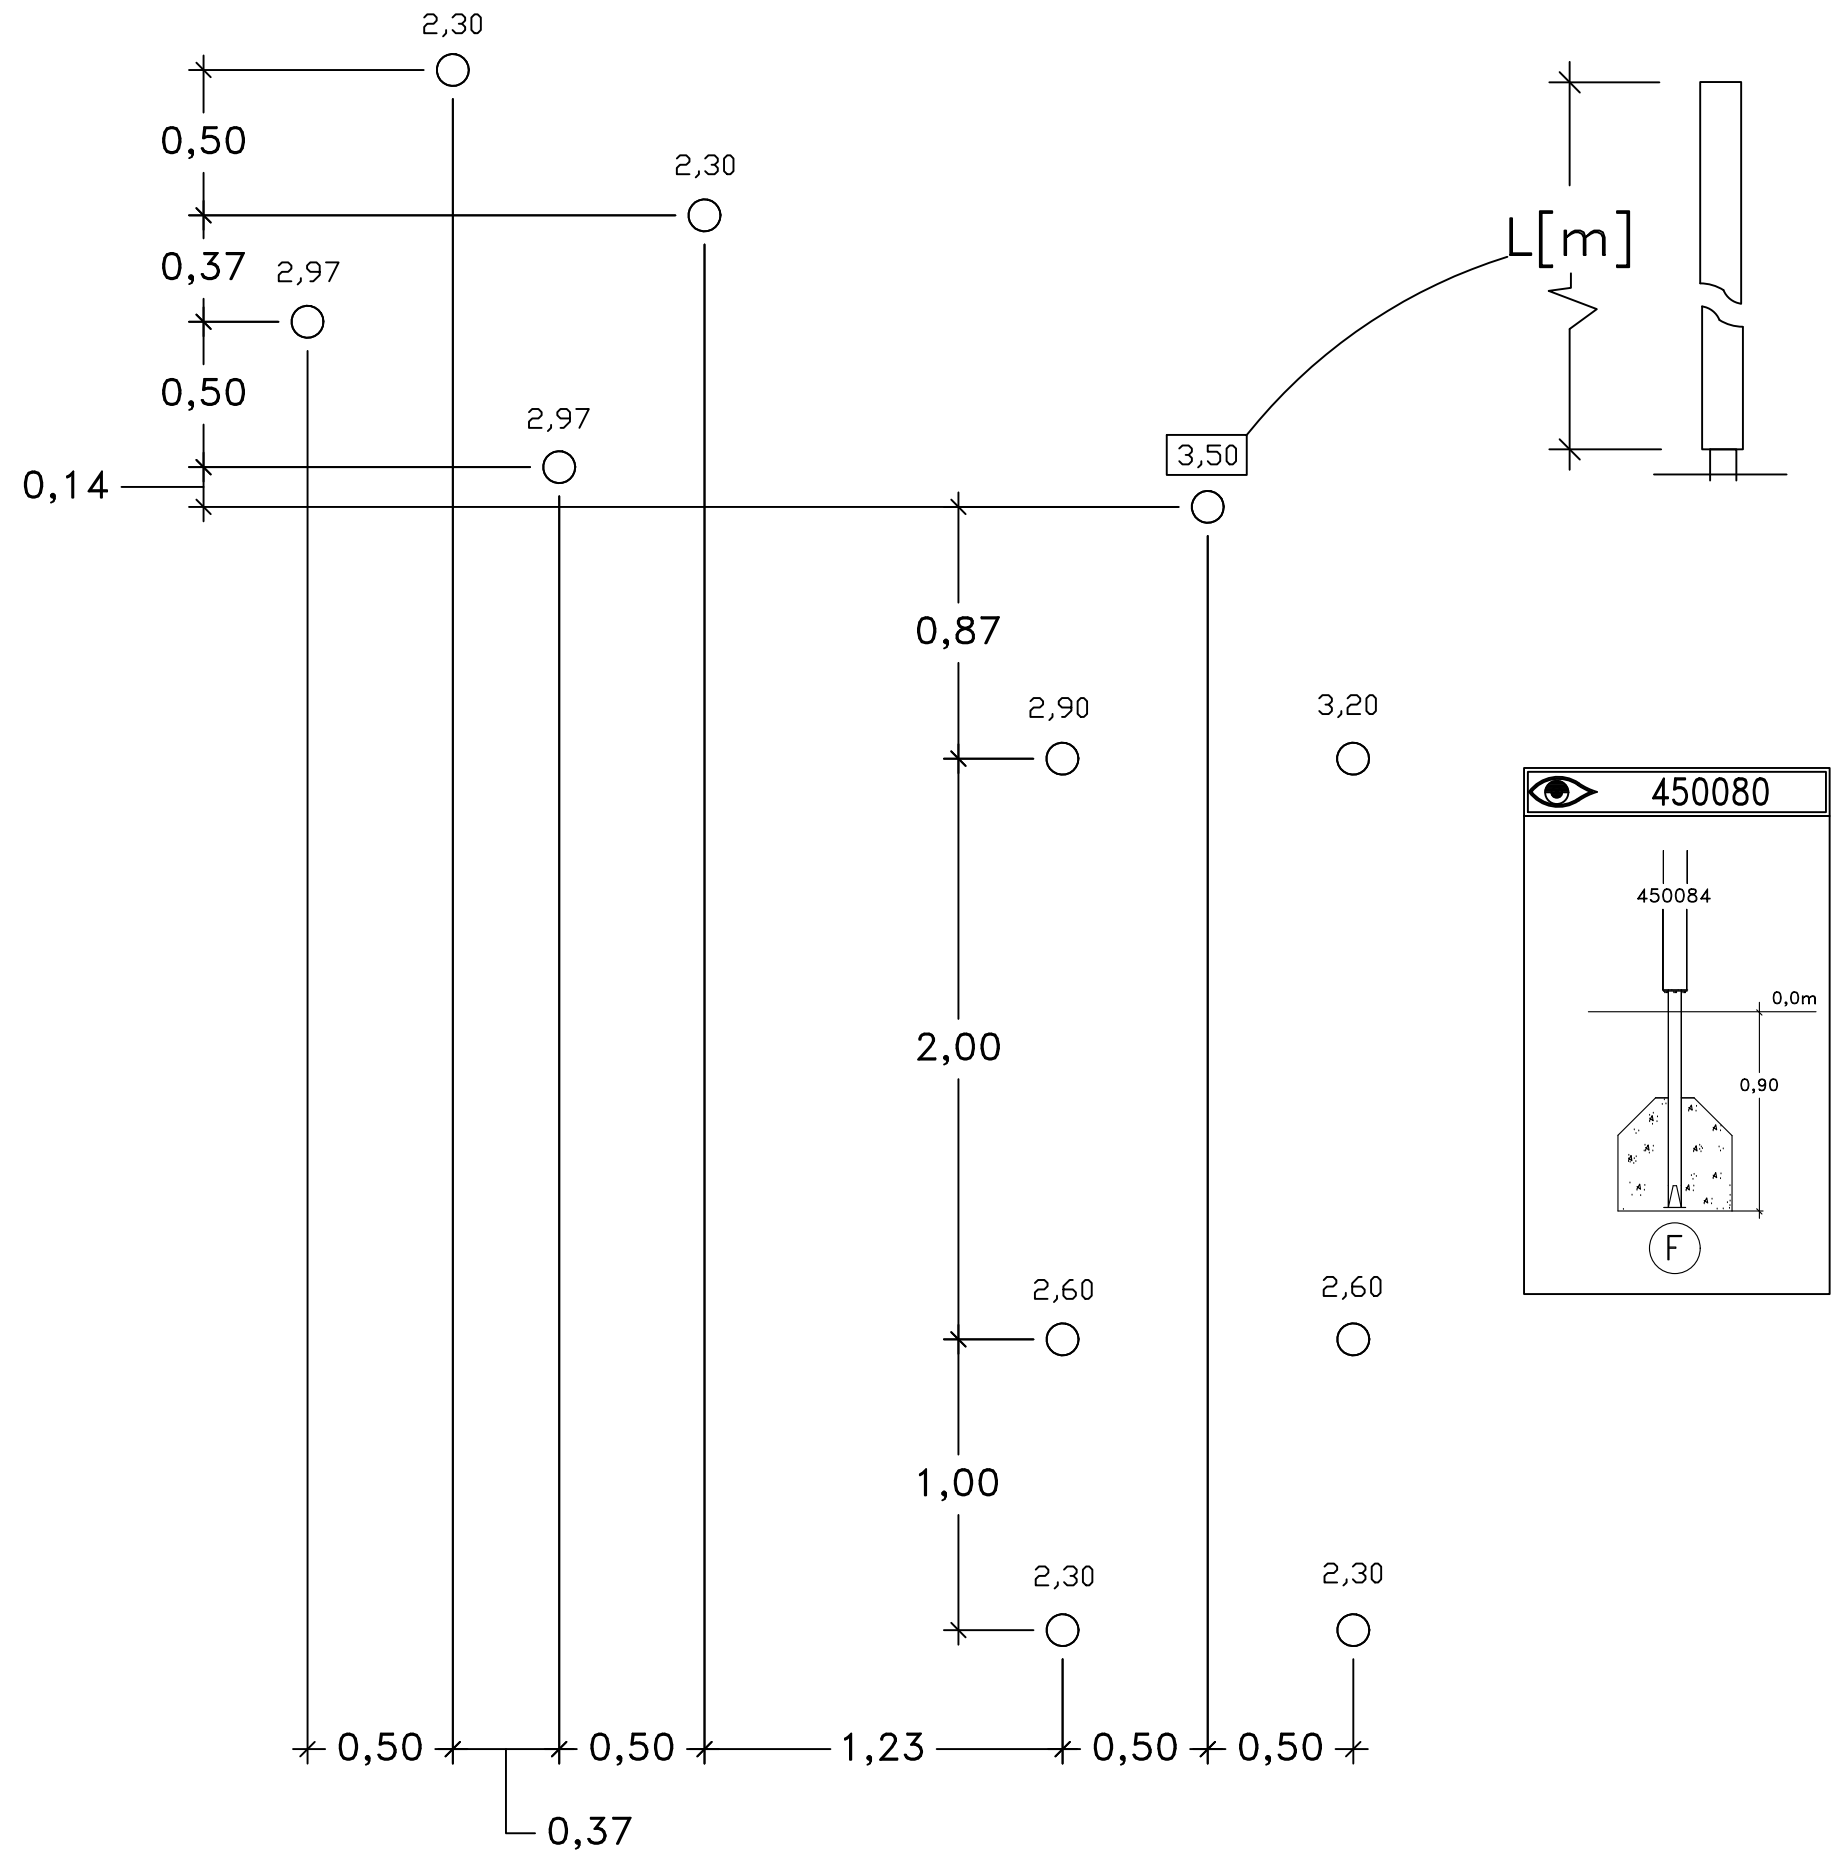

[m]

HAGS ANEBY, SWEDEN
+46(0)380-47300
www.hags.com

UniPlay Pandora
8077985
2/6

JL AA 2022-01-11 0