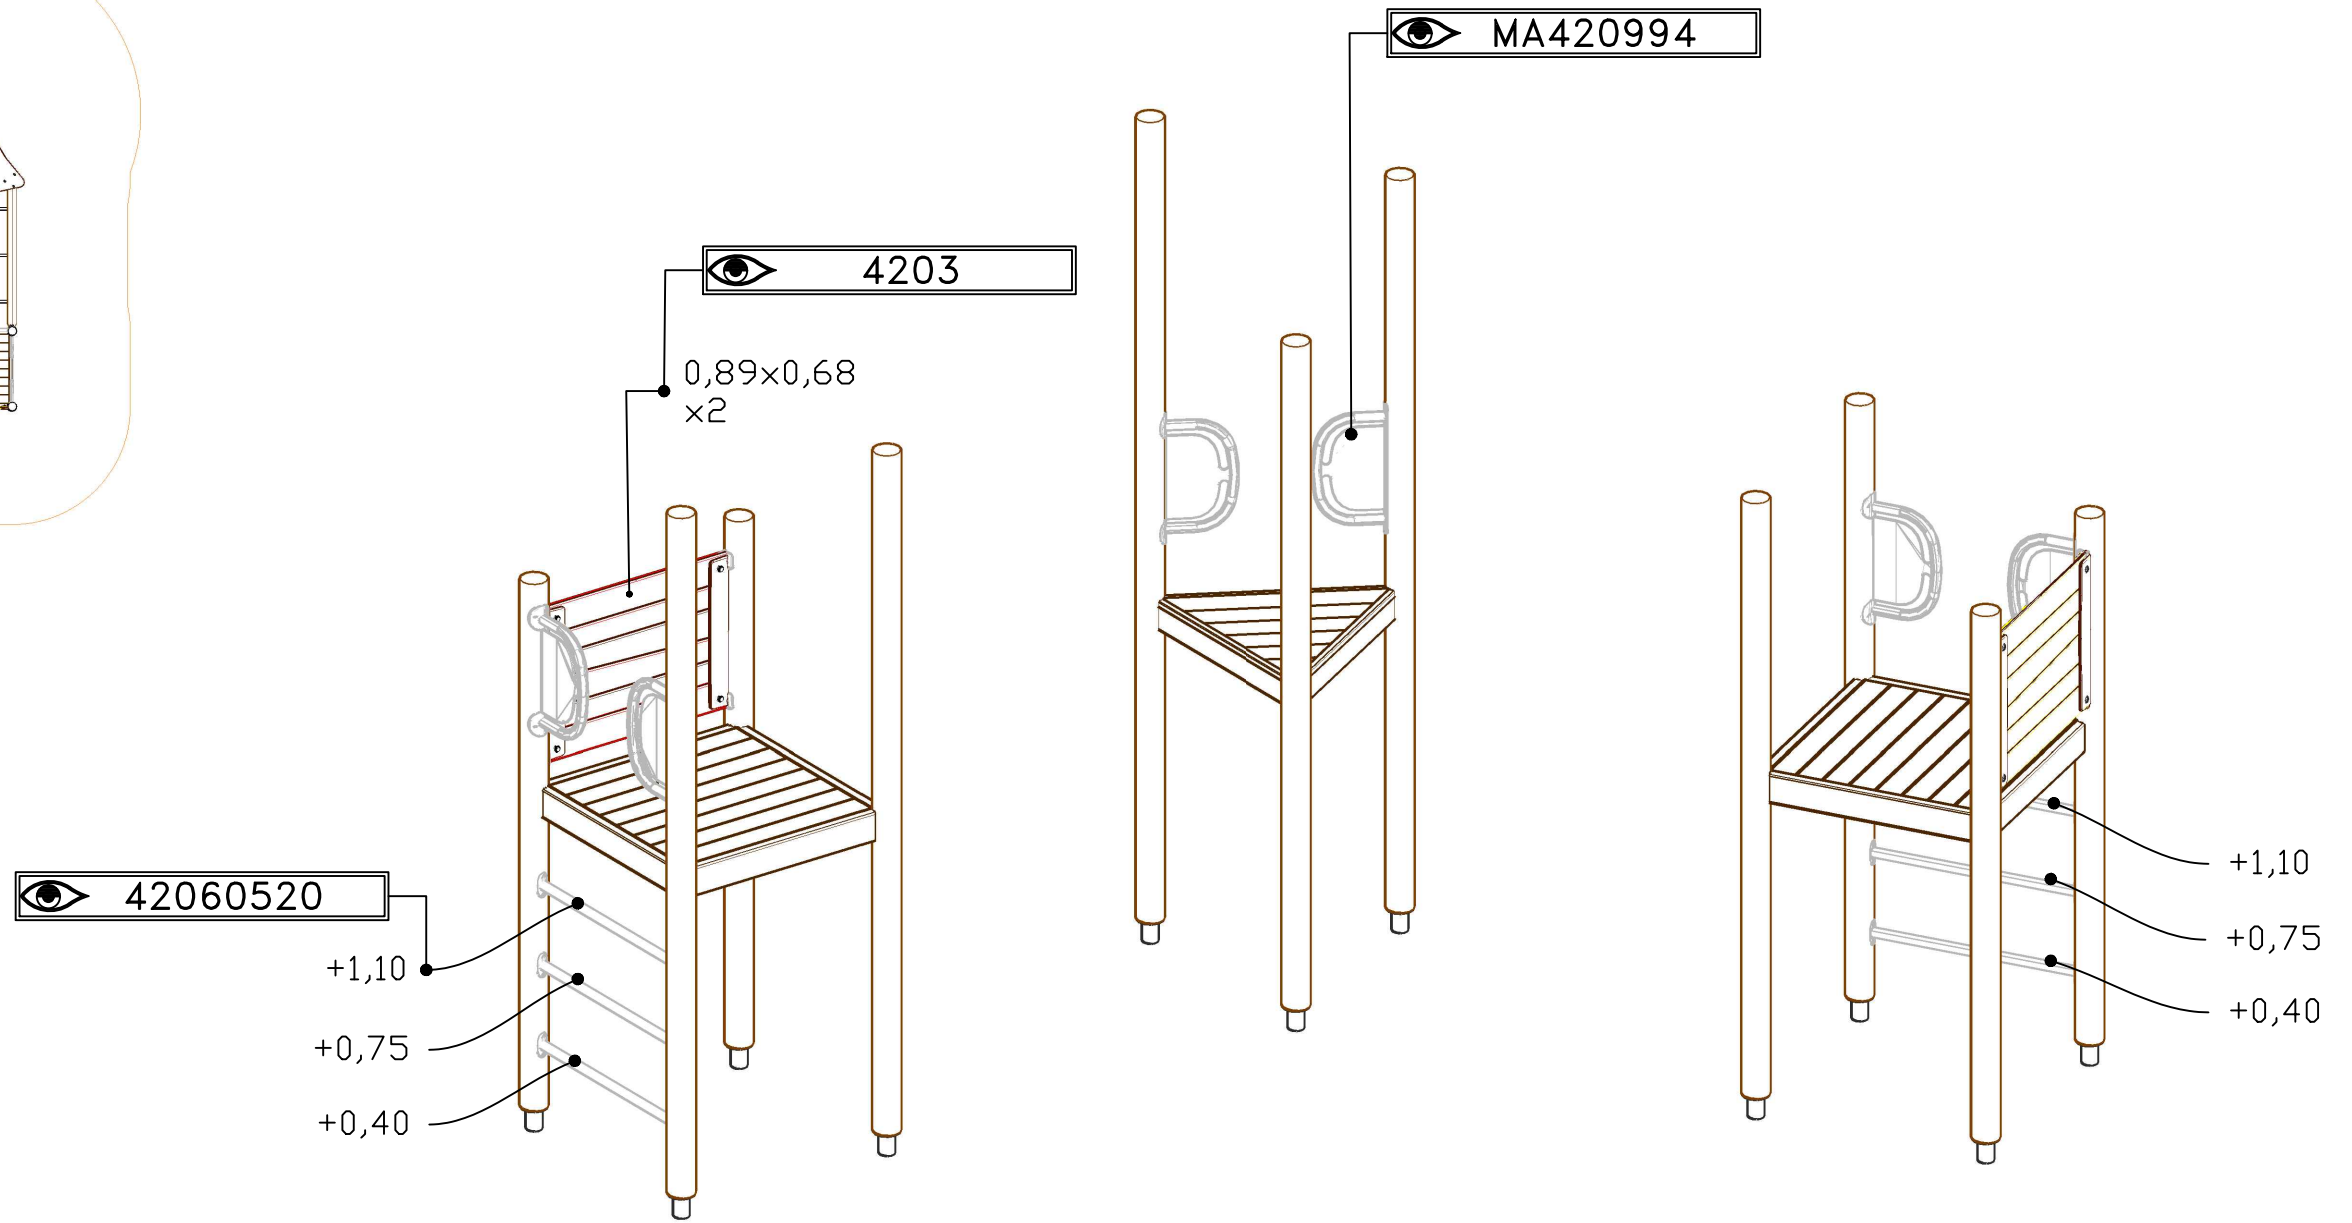

STEP 2

[m]

HAGS ANEBY, SWEDEN
+46(0)380-47300
www.hags.com

UniPlay Pandora
8087986
4/6

JL AA 2021-05-03 0