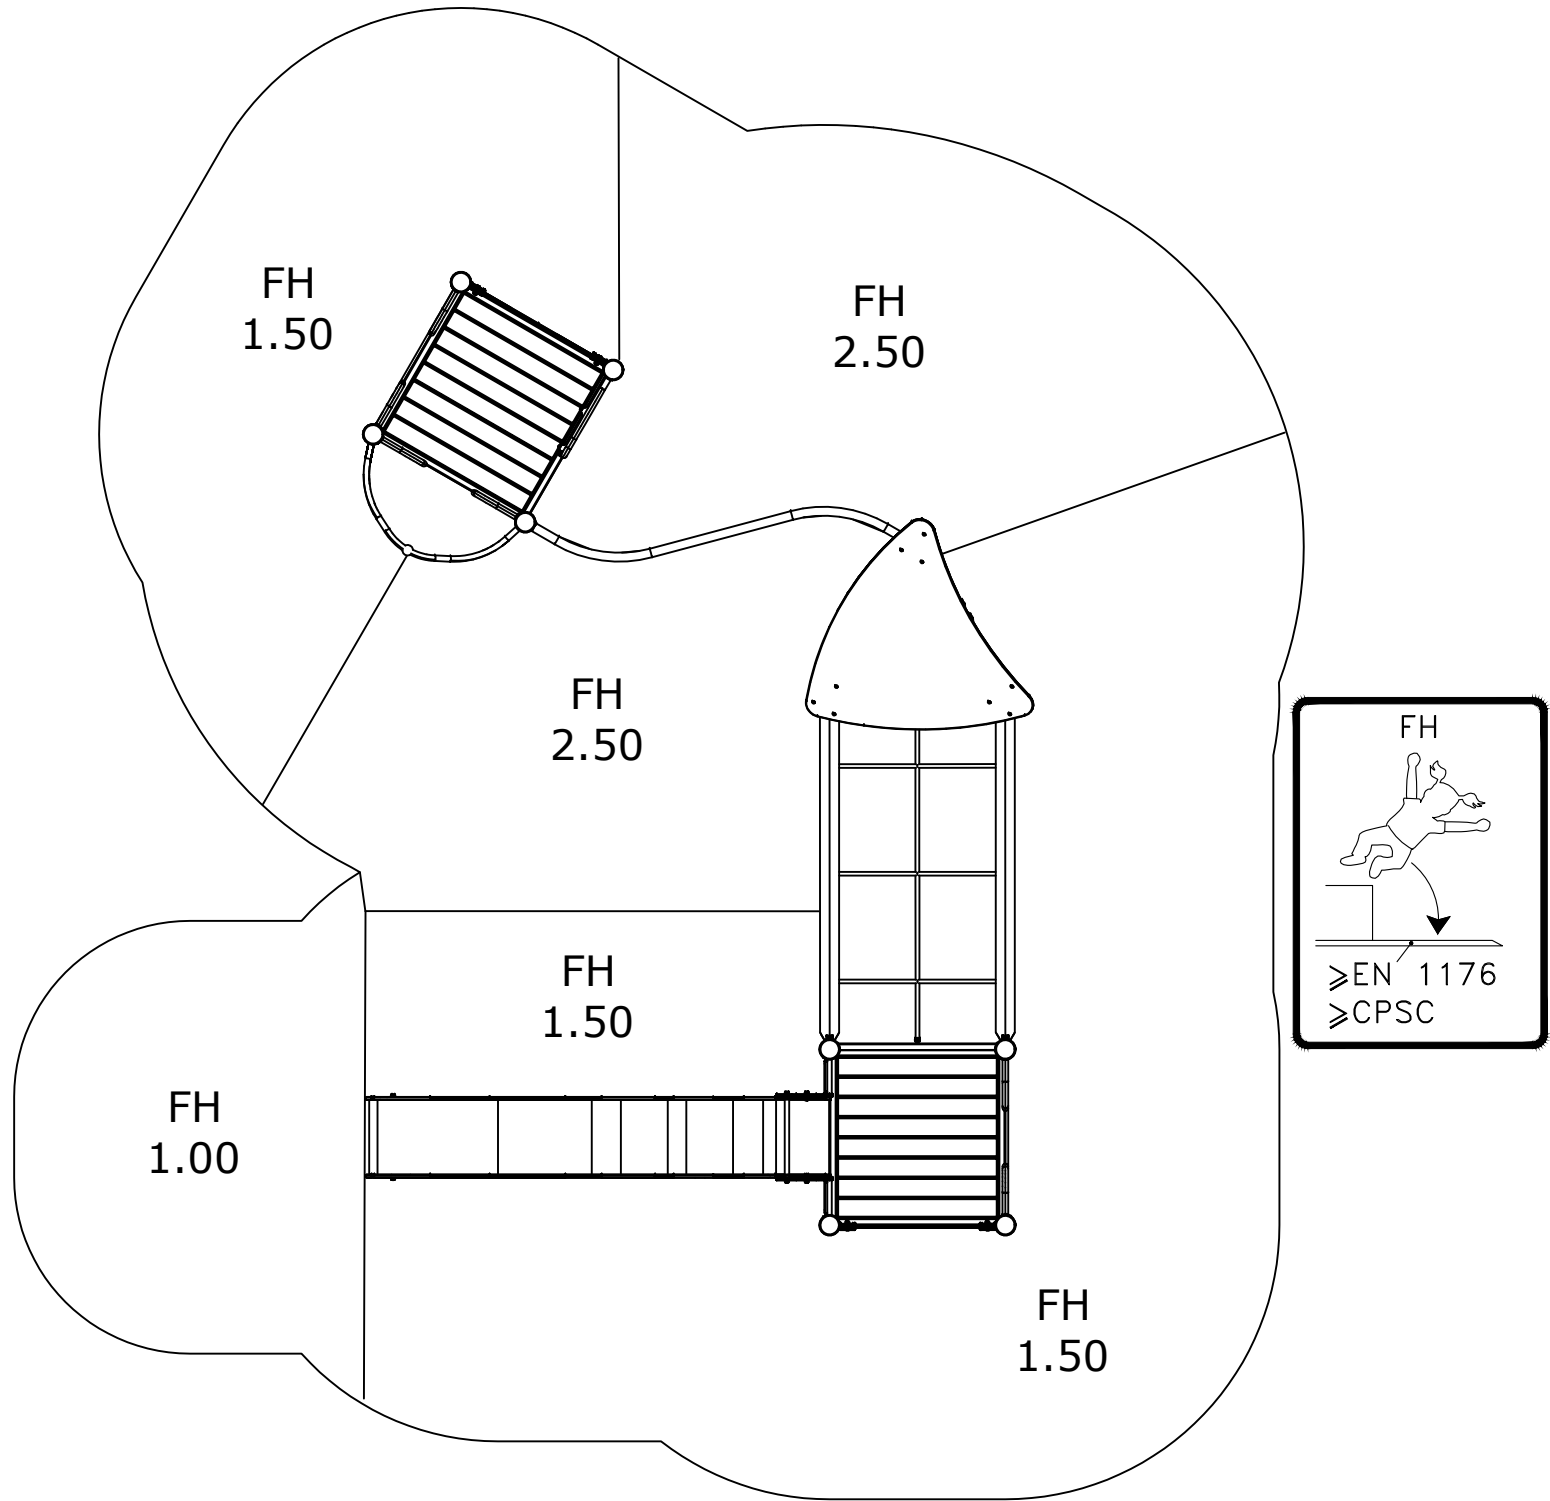

HAGS ANEBY, SWEDEN
+46(0)380-47300
www.hags.com

UniPlay Pandora
8087986
1/6

JL AA 2021-05-03 0

26h

Varje vecka
Every week
Jede woche
Chaque semaine

Varje säsong
Every season
Jedes Jahr
Chaque saison

Step by Step UniPlay

SE 1(3)