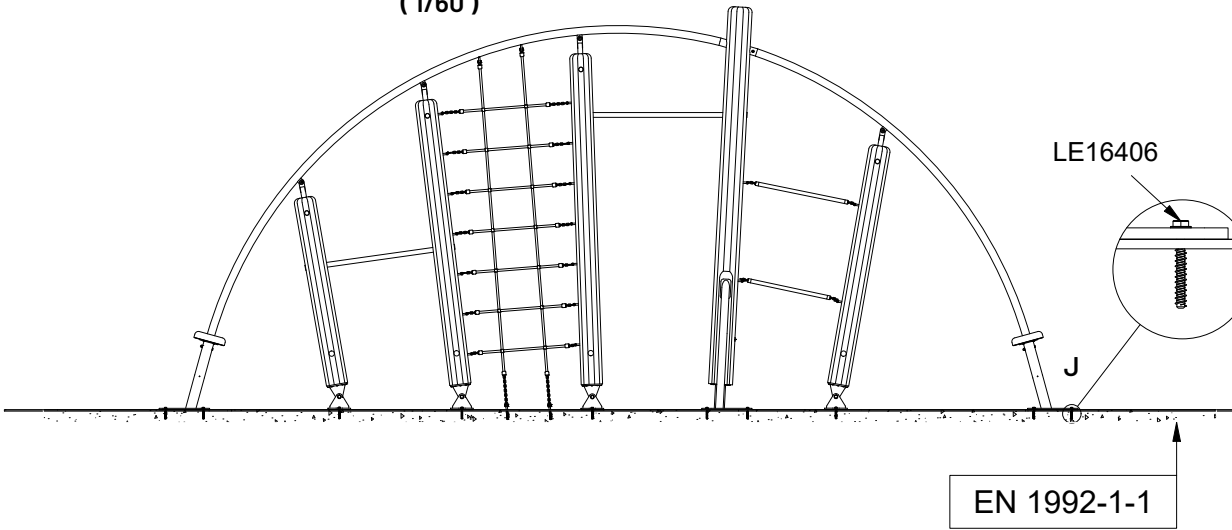

(1/60)

Parts List		
QTY	PART NO	DESCRIP.
2	LE13100	Shackle
2	LE15901	3x16, PH
1	LE15910	Name tag
2	LE16048	Eyebolt 10x120mm
2	LE16064	Ø12, anchor
17	LE16406	10x85 mm
2	LE16502	Spacer 6mm
2	LE16601	Locktite 5ml (Glue)