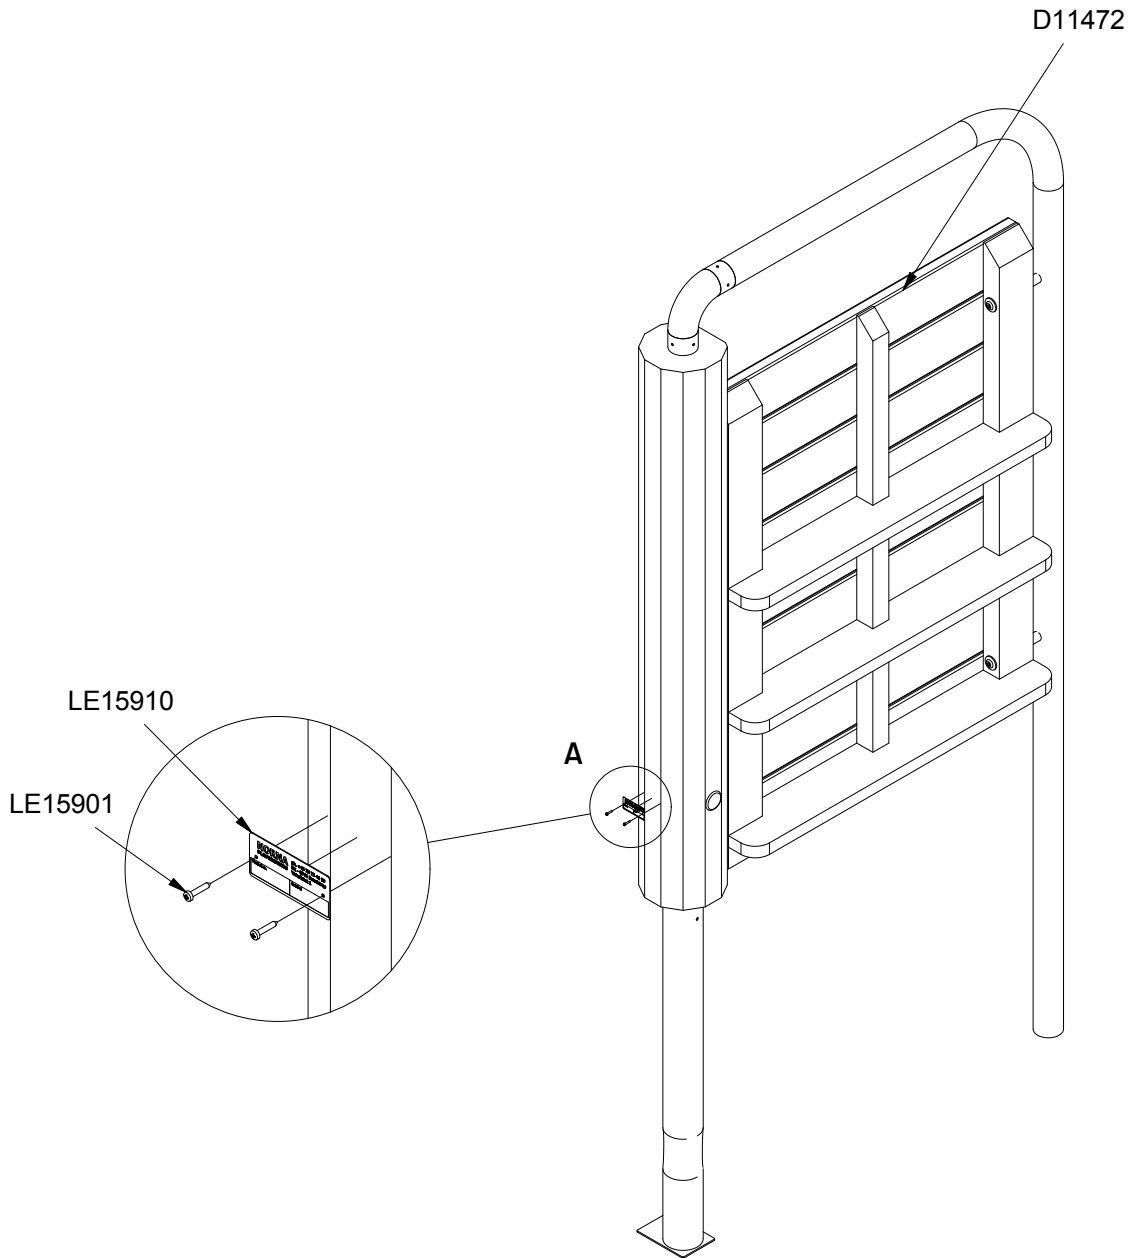

(1/30)

								
1	3,5h	11m ²	4,2x3,2x1,6m	~74 kg	~0,07m ³		112x87x7,5cm	69 kg

Parts List

QTY	PART NO	DESCRIP.
1	D11472	Role play No. 1
2	LE15901	3x16, PH
1	LE15910	Name tag

(1/40)

(1/30)