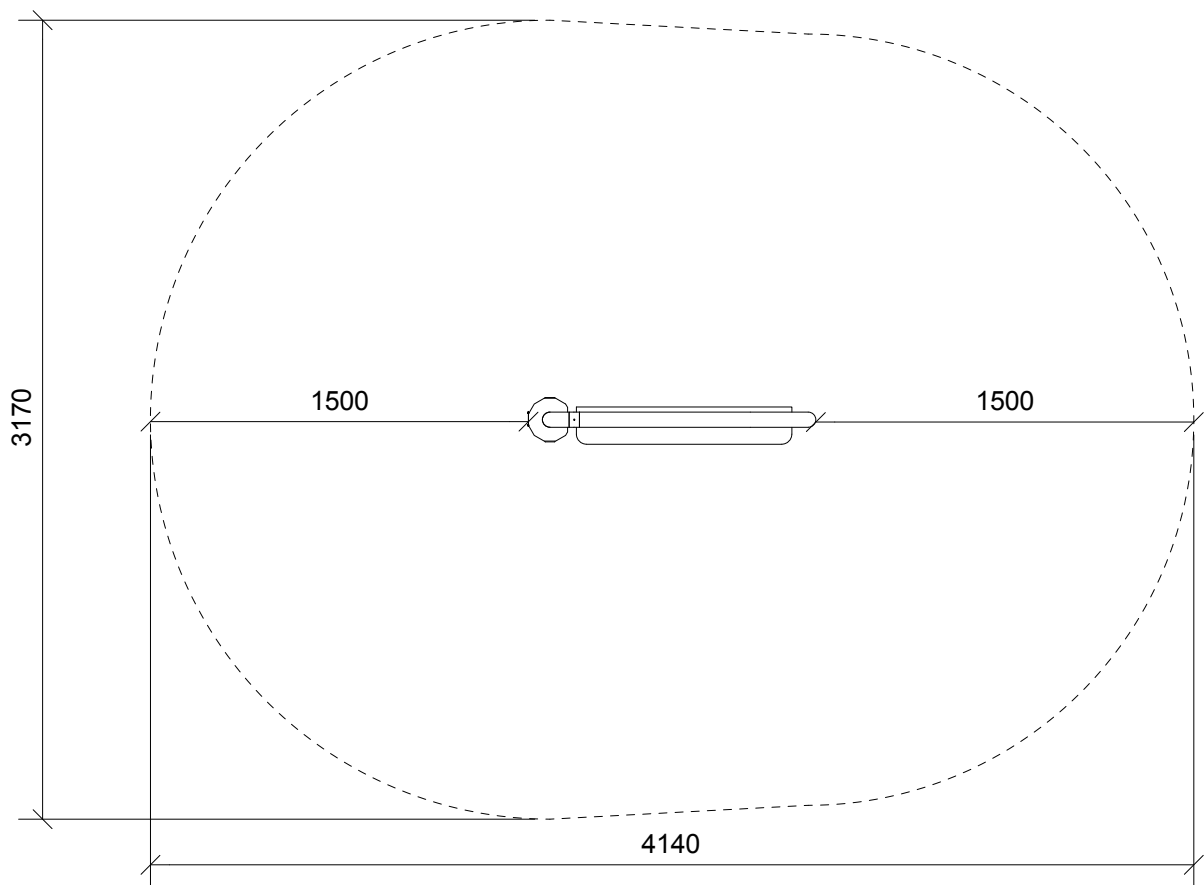

(1/30)

								
1	3,5h	11m ²	4,2x3,2x1,6m	~74 kg	~0,07m ³		112x87x7,5cm	69 kg

Parts List

QTY	PART NO	DESCRIP.
1	D11472	Role play No. 1
2	LE15901	3x16, PH
1	LE15910	Name tag

(1/40)

(1/30)