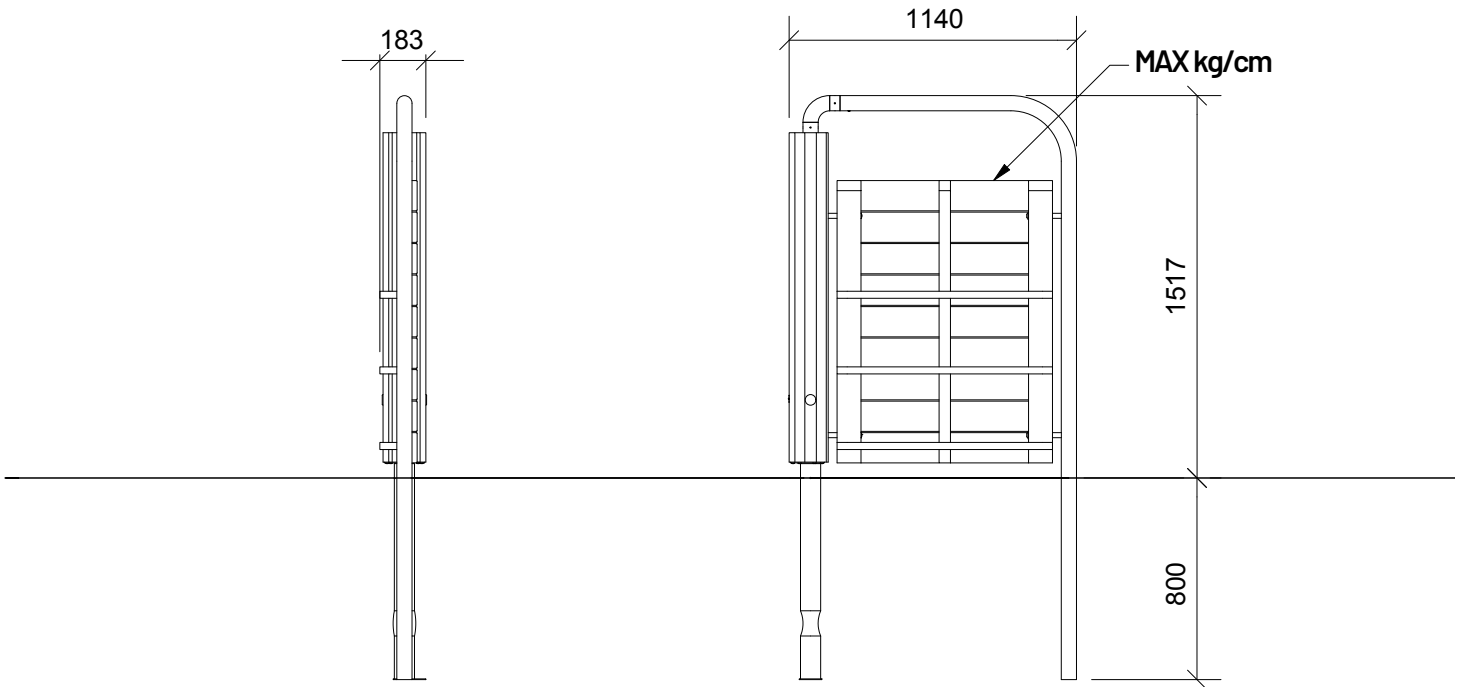

(1/30)

								
1	3,5h	11m ²	4,2x3,2x1,6m	~74 kg	~0,07m ³		112x87x7,5cm	69 kg

Parts List

QTY	PART NO	DESCRIP.
1	D11472	Role play No. 1
2	LE15901	3x16, PH
1	LE15910	Name tag

(1/40)

(1/30)