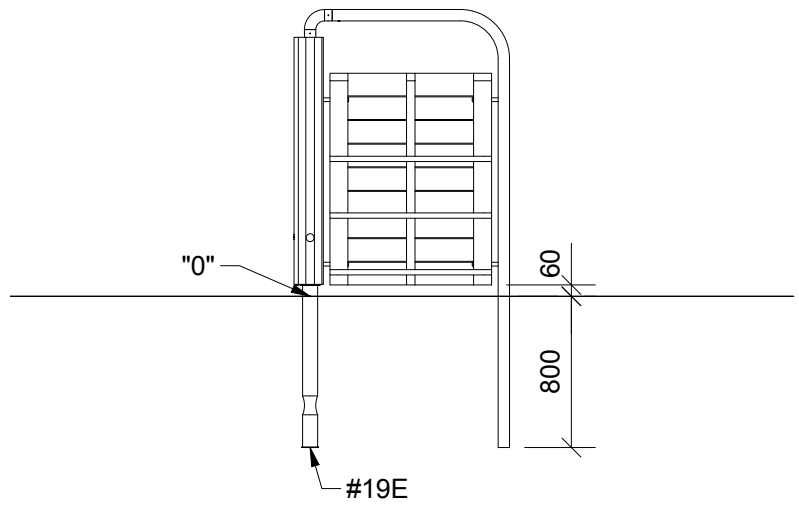

(1/30)

								
1	3,5h	11m ²	4,2x3,2x1,6m	~74 kg	~0,07m ³		112x87x7,5cm	69 kg

Parts List

QTY	PART NO	DESCRIP.
1	D11472	Role play No. 1
2	LE15901	3x16, PH
1	LE15910	Name tag

(1/40)

(1/30)