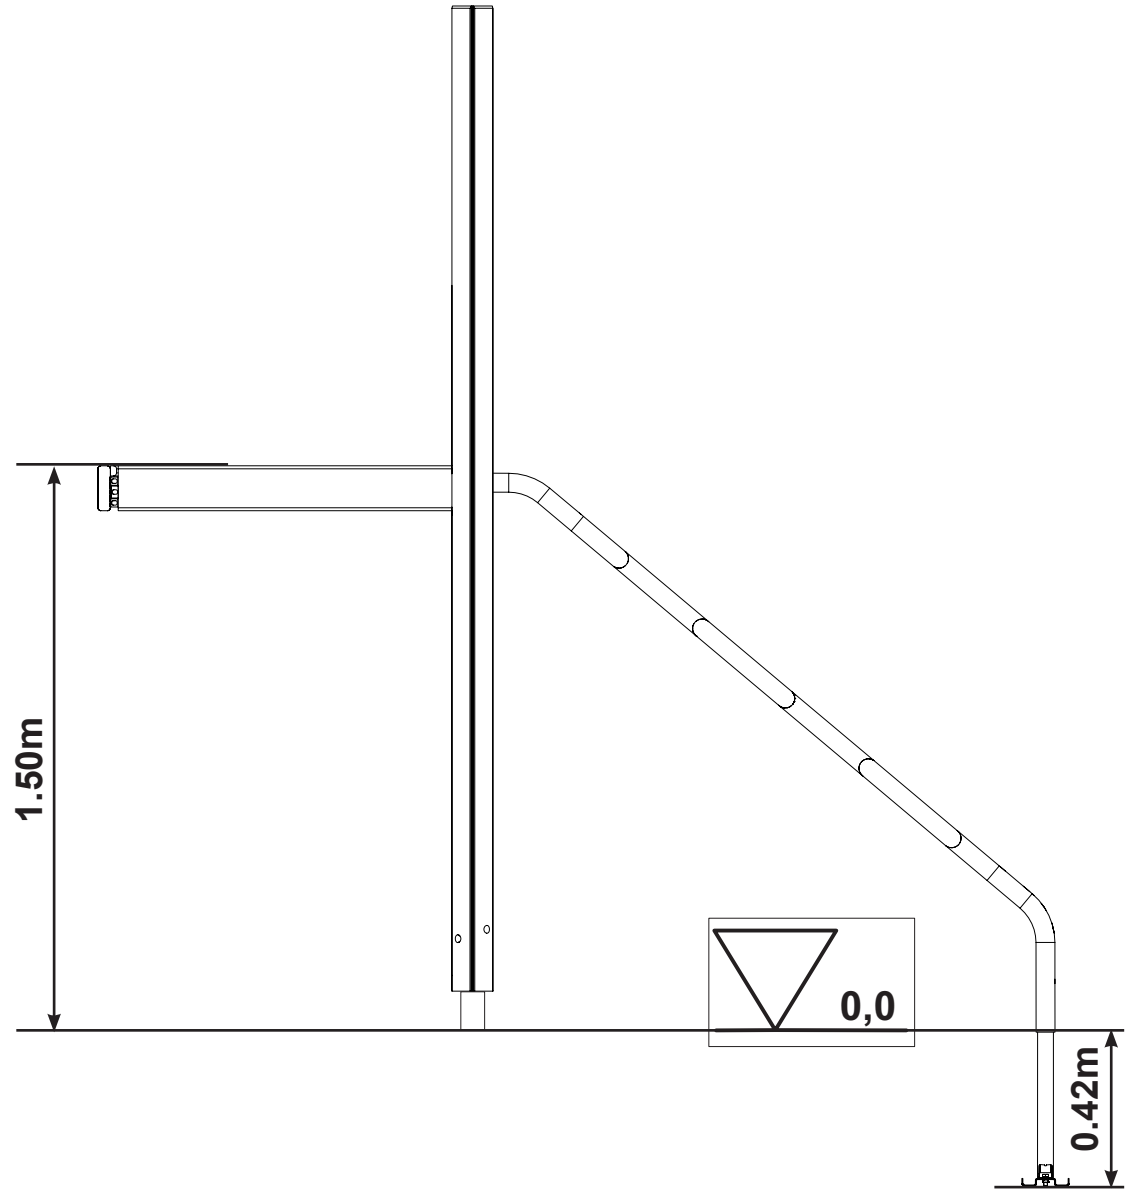

HAGS[®]

UniPlay Snaky

wooden post

42077120

S

1	33-05390		1x 196x26x37	0.05kg
---	----------	--	--------------	--------

2	8008846		2x 11x18x2mm	0.00kg
---	---------	---	--------------	--------

3	32-05587		1x 550x1500x1550mm	13,3kg
---	----------	---	--------------------	--------

4	SW42856		2x 530x240 mm	5.40kg
---	---------	---	---------------	--------

5	8039294		2x Screw, ISO8677-M10x50-8.8	0.044kg
---	---------	---	------------------------------	---------

6	32-05395		1x 231x42x557mm	0.25kg
---	----------	---	-----------------	--------

7	33-05371		1x 620x121x21 mm	2.18kg
---	----------	---	------------------	--------

8	8008754		2x Nut, DIN986-M10-8	0.015kg
---	---------	---	----------------------	---------

9	8008472		2x Screw, ISO4762-M8x25-8.8	0.017kg
---	---------	---	-----------------------------	---------

10	8008371		2x Screw, ISO4017-M10x25-8.8	0.0263kg
----	---------	---	------------------------------	----------

11	SW99892		1x 230x30mm	0.12kg
----	---------	---	-------------	--------

12	8008815		2x Nut, cage M10-t=1.8-3.2	0.005kg
----	---------	---	----------------------------	---------