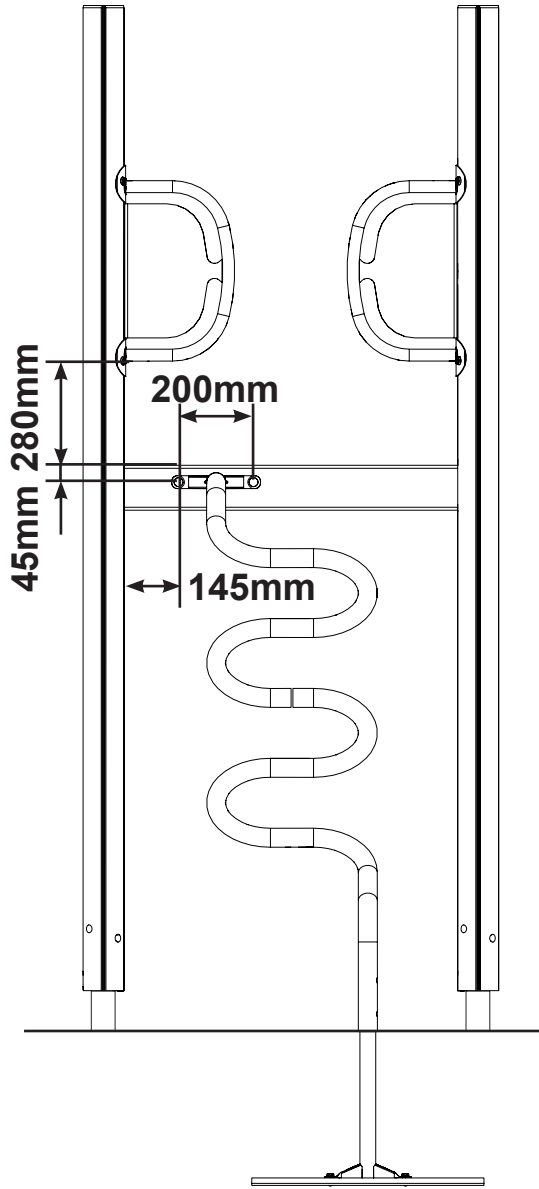

HAGS[®]

UniPlay Snaky

wooden post

42077120

S

1	33-05390		1x 196x26x37	0.05kg
---	----------	--	--------------	--------

2	8008846		2x 11x18x2mm	0.00kg
---	---------	---	--------------	--------

3	32-05587		1x 550x1500x1550mm	13,3kg
---	----------	---	--------------------	--------

4	SW42856		2x 530x240 mm	5.40kg
---	---------	---	---------------	--------

5	8039294		2x Screw, ISO8677-M10x50-8.8	0.044kg
---	---------	---	------------------------------	---------

6	32-05395		1x 231x42x557mm	0.25kg
---	----------	---	-----------------	--------

7	33-05371		1x 620x121x21 mm	2.18kg
---	----------	---	------------------	--------

8	8008754		2x Nut, DIN986-M10-8	0.015kg
---	---------	---	----------------------	---------

9	8008472		2x Screw, ISO4762-M8x25-8.8	0.017kg
---	---------	---	-----------------------------	---------

10	8008371		2x Screw, ISO4017-M10x25-8.8	0.0263kg
----	---------	---	------------------------------	----------

11	SW99892		1x 230x30mm	0.12kg
----	---------	---	-------------	--------

12	8008815		2x Nut, cage M10-t=1.8-3.2	0.005kg
----	---------	---	----------------------------	---------