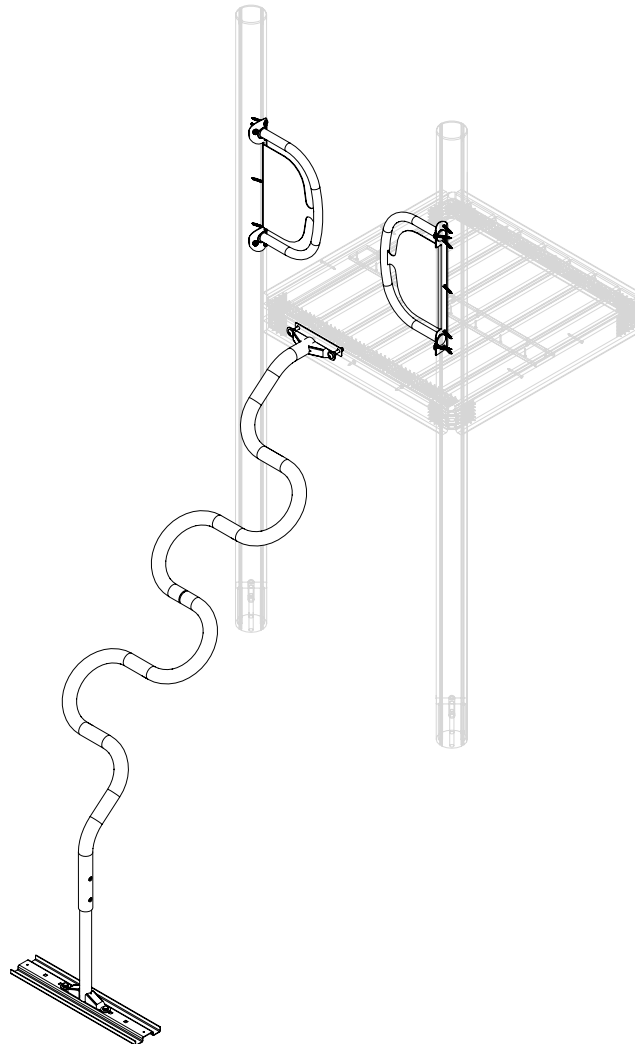

HAGS[®]

UniPlay Snaky

wooden post

42077120

S

1	33-05390		1x 196x26x37	0.05kg
---	----------	--	--------------	--------

2	8008846		2x 11x18x2mm	0.00kg
---	---------	---	--------------	--------

3	32-05587		1x 550x1500x1550mm	13,3kg
---	----------	---	--------------------	--------

4	SW42856		2x 530x240 mm	5.40kg
---	---------	---	---------------	--------

5	8039294		2x Screw, ISO8677-M10x50-8.8	0.044kg
---	---------	---	------------------------------	---------

6	32-05395		1x 231x42x557mm	0.25kg
---	----------	---	-----------------	--------

7	33-05371		1x 620x121x21 mm	2.18kg
---	----------	---	------------------	--------

8	8008754		2x Nut, DIN986-M10-8	0.015kg
---	---------	---	----------------------	---------

9	8008472		2x Screw, ISO4762-M8x25-8.8	0.017kg
---	---------	---	-----------------------------	---------

10	8008371		2x Screw, ISO4017-M10x25-8.8	0.0263kg
----	---------	---	------------------------------	----------

11	SW99892		1x 230x30mm	0.12kg
----	---------	---	-------------	--------

12	8008815		2x Nut, cage M10-t=1.8-3.2	0.005kg
----	---------	---	----------------------------	---------