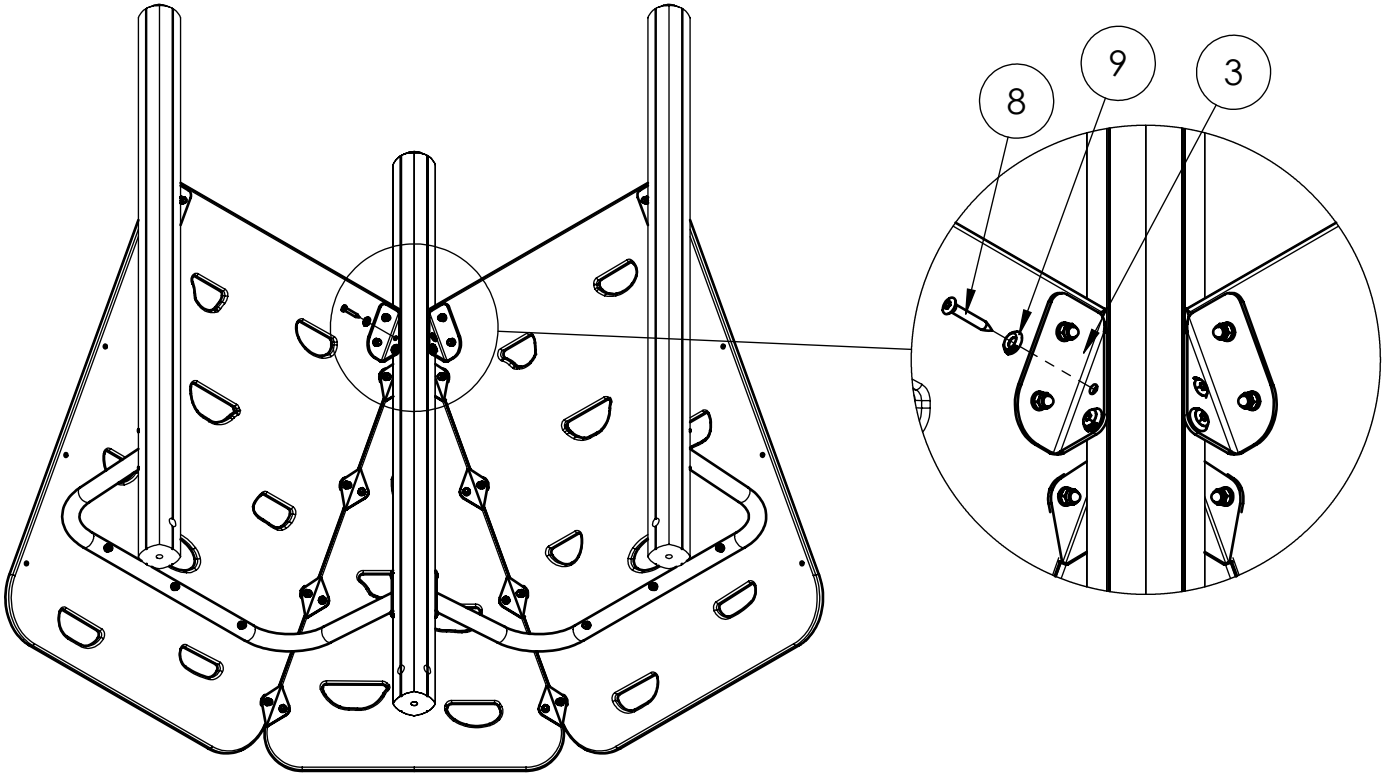

4

5

HAGS	ANEBY, SWEDEN			
	+46(0)380-47300 www.hags.com			
Climbing Wall Corner W				
SW78432				
4 (4)				
	RWT		MK	2024-06-06 0