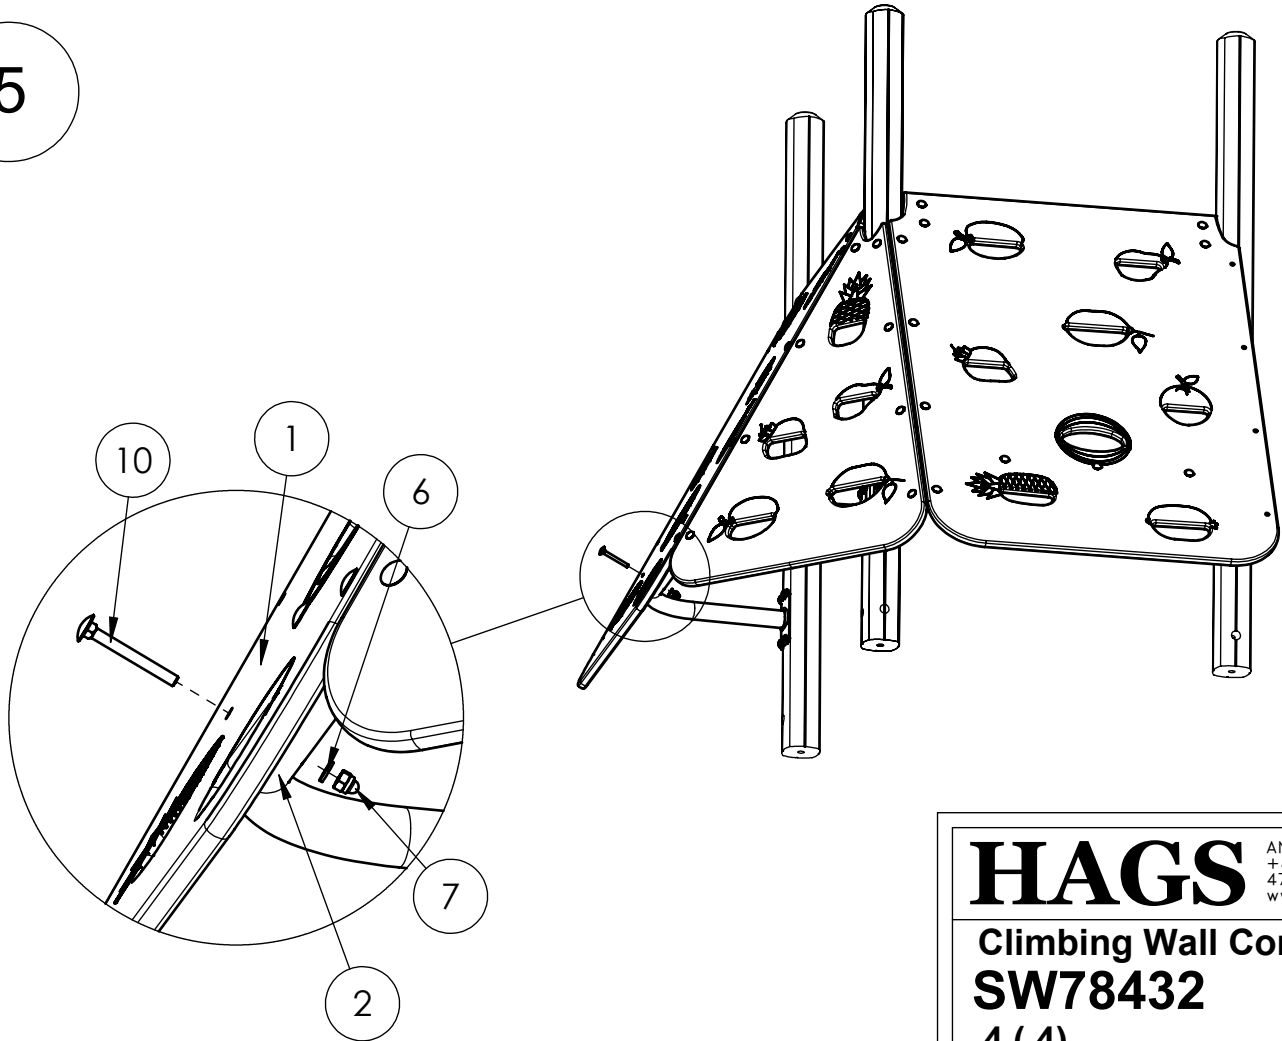

HAGS		ANEBY, SWEDEN +46(0)380- 47300 www.hags.com	
Climbing Wall Corner W			
SW78432			
2 (4)			
	RWT		MK
			2024-06-06
			0

3

HAGS ANEBY, SWEDEN
+46(0)380-47300
www.hags.com

Climbing Wall Corner W
SW78432
3 (4)

2024-06-06 0

4

5

HAGS	ANEBY, SWEDEN			
	+46(0)380-47300 www.hags.com			
Climbing Wall Corner W				
SW78432				
4 (4)				
	RWT		MK	2024-06-06 0