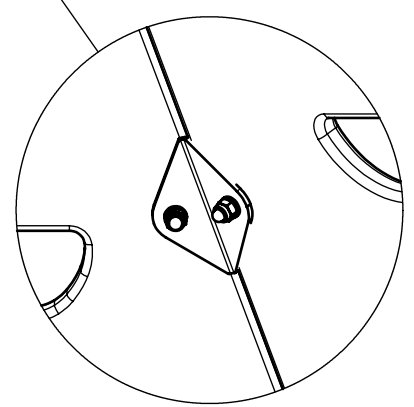

HAGS		ANEBY, SWEDEN +46(0)380- 47300 www.hags.com	
Climbing Wall Corner W			
SW78432			
2 (4)			
	RWT		MK
			2024-06-06
			0

3

HAGS ANEBY, SWEDEN
+46(0)380-47300
www.hags.com

Climbing Wall Corner W
SW78432
3 (4)

2024-06-06 0

4

5

HAGS	ANEBY, SWEDEN			
	+46(0)380-47300 www.hags.com			
Climbing Wall Corner W				
SW78432				
4 (4)				
	RWT		MK	2024-06-06 0