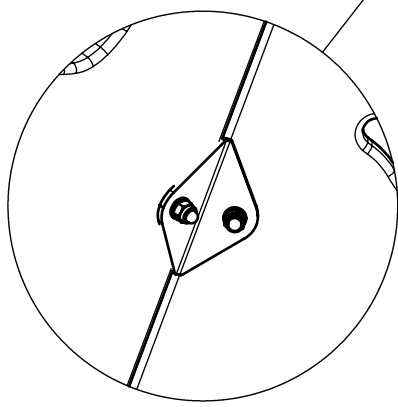

HAGS		ANEBY, SWEDEN +46(0)380- 47300 www.hags.com	
Climbing Wall Corner W			
SW78432			
2 (4)			
	RWT		MK
			2024-06-06
			0

3

HAGS ANEBY, SWEDEN
+46(0)380-47300
www.hags.com

Climbing Wall Corner W
SW78432
3 (4)

2024-06-06 0

4

5

HAGS	ANEBY, SWEDEN			
	+46(0)380-47300 www.hags.com			
Climbing Wall Corner W				
SW78432				
4 (4)				
	RWT		MK	2024-06-06 0