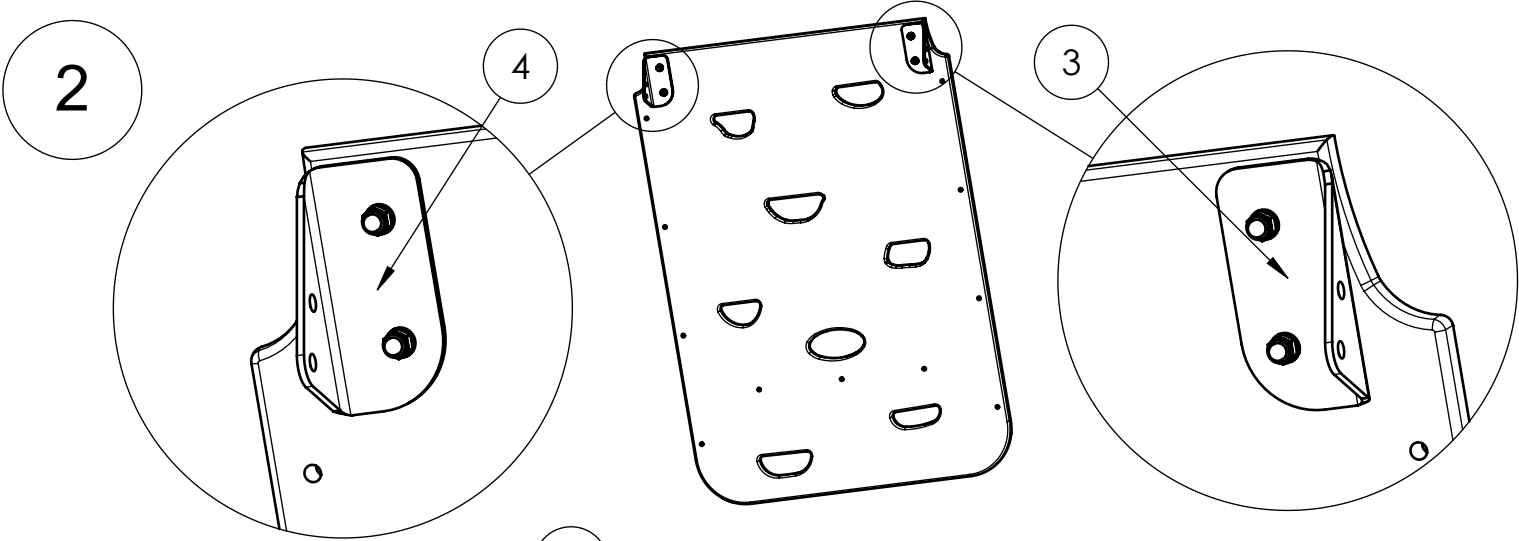

HAGS		ANEBY, SWEDEN +46(0)380-47300 www.hags.com	
UniMini Climbing Wall W			
MASW78431			
2 (3)			
	RWT		MK
			2024-06-06
			0