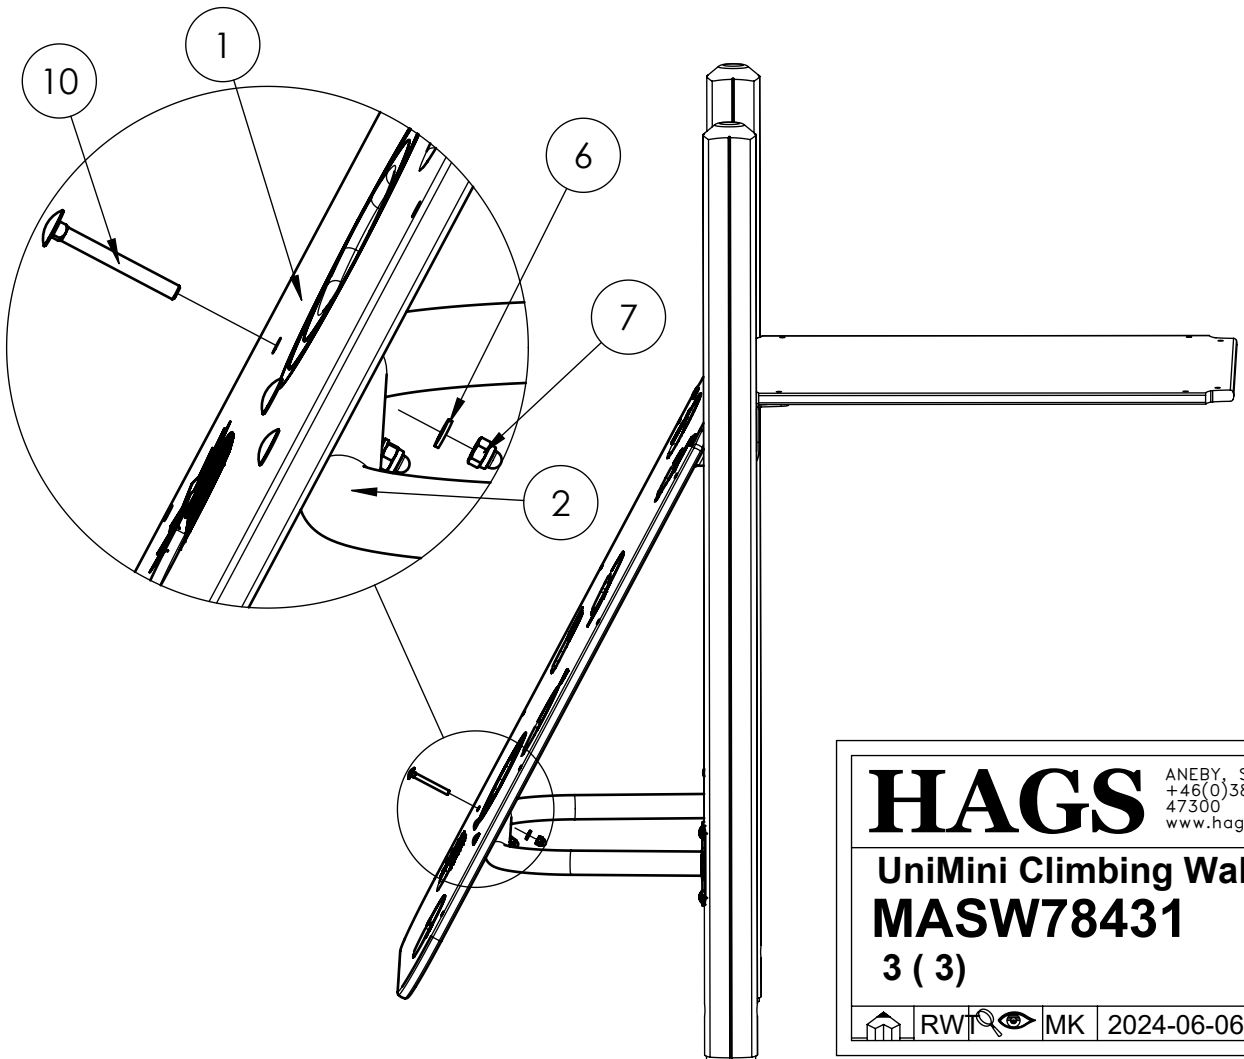

HAGS

ANEBY, SWEDEN
+46(0)380-
47300
www.hags.com

UniMini Climbing Wall W
MASW78431

3 (3)

RWT MK 2024-06-06 0