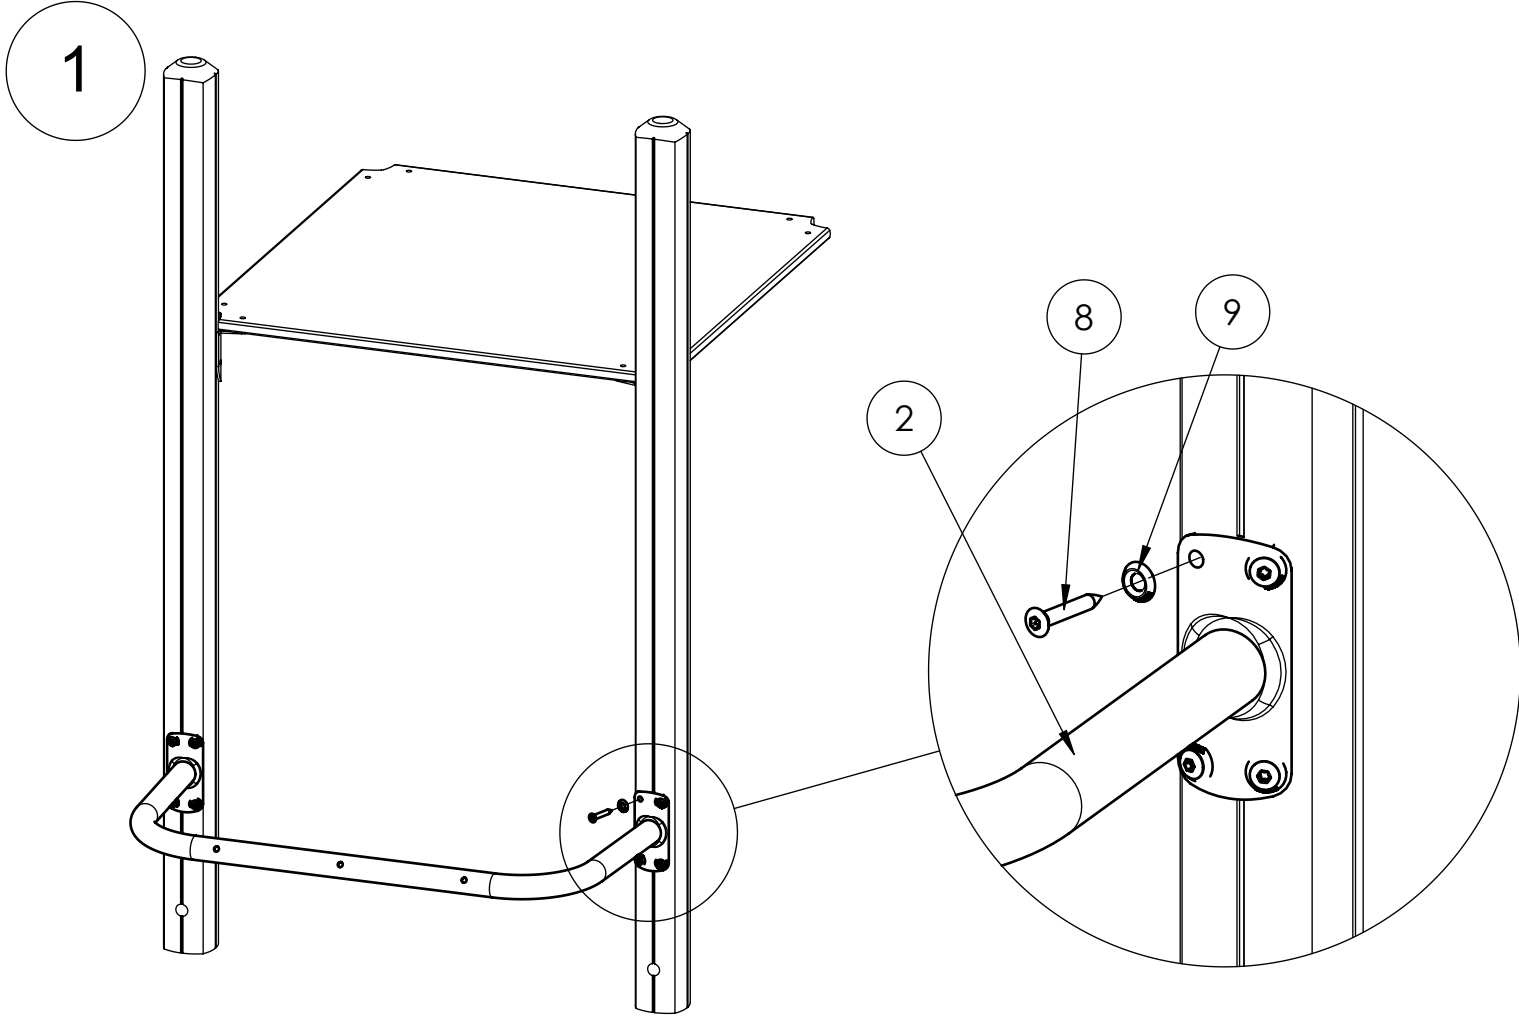

HAGS		ANEBY, SWEDEN +46(0)380-47300 www.hags.com	
UniMini Climbing Wall W			
MASW78431			
2 (3)			
	RWT		MK
			2024-06-06
			0