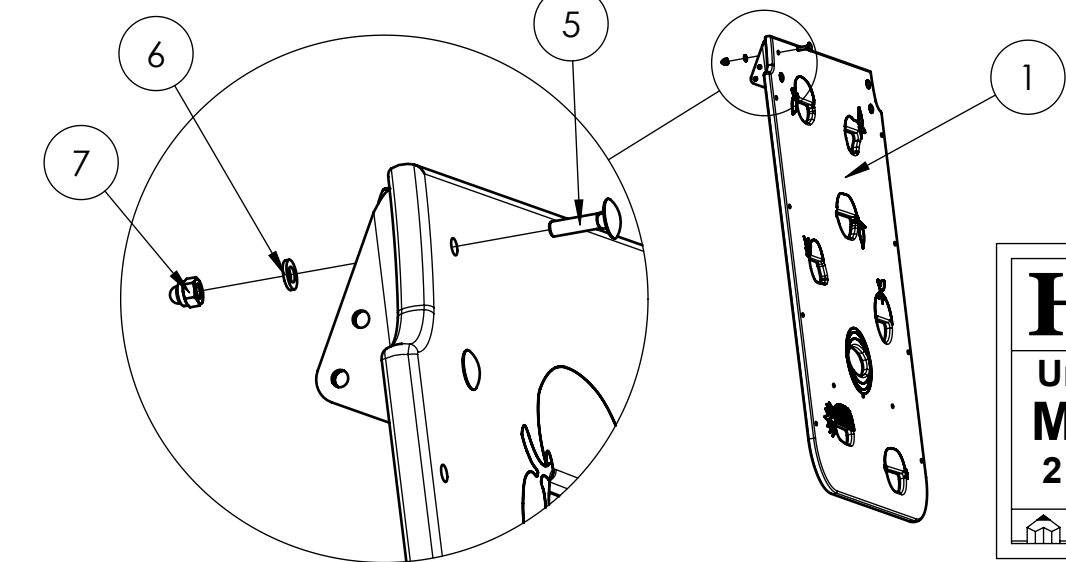

HAGS		ANEBY, SWEDEN +46(0)380-47300 www.hags.com	
UniMini Climbing Wall W			
MASW78431			
2 (3)			
	RWT		MK
			2024-06-06
			0