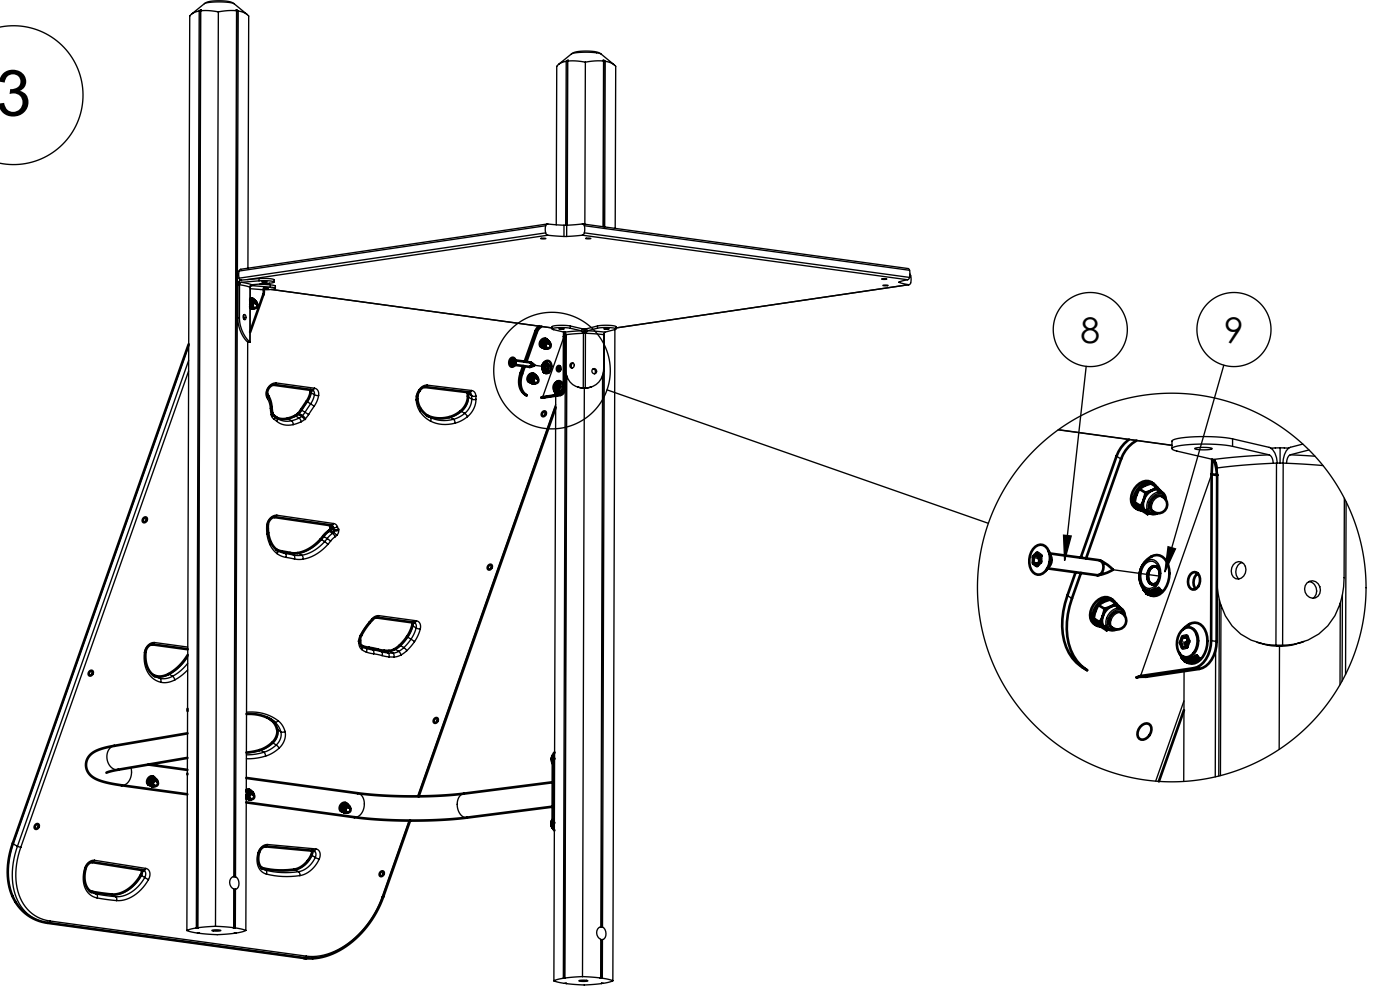

3

4

HAGS

ANEBY, SWEDEN
+46(0)380-
47300
www.hags.com

UniMini Climbing Wall W
MASW78431

3 (3)

RWT MK 2024-06-06 0