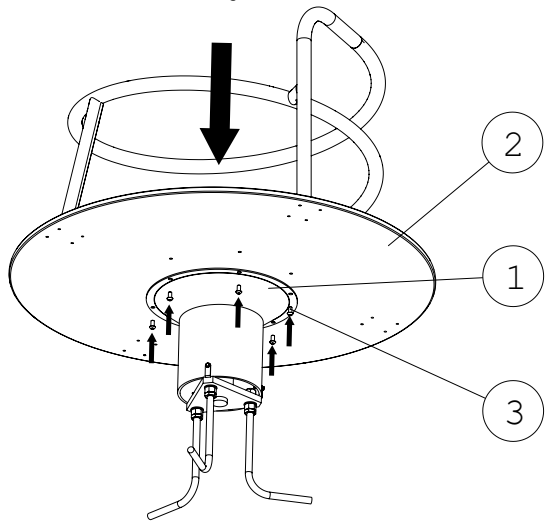

S25

S2 (50mm)
≥C20-25

 3 x 24

 101

A

B

A

S6

EN1176

1m

B

"play smart" rules

- ✓ Do not play on broken or damaged equipment. Report it.
- ✓ Do not play without adequate safety surfacing below and around equipment.
- ✓ No helmets, necklaces or drawstrings should be worn while on equipment.
- ✓ Be careful of hot play surfaces and always wear shoes while playing.
- ✓ Do not play tag or run on playground equipment and do not jump off of equipment.
- ✓ Watch your head! Do not run under bridges, decks, stairs, or other equipment.
- ✓ Be careful when equipment is wet.
- Do not play on snowy or icy equipment.
- ✓ Do not climb on roofs, railings, or posts, or on top of crawl through tube slides.
- ✓ Slide sitting down, feet first, and one at a time. Do not slide up chutes or tubes.
- ✓ Adults - do not slide with a child on your lap. It can injure your child's legs.
- ✓ Before letting go of overhead bars, hang down still, bend your knees a little and drop straight down with both feet.
- ✓ Swing sitting down and do not jump out while swinging. Do not twist chains.