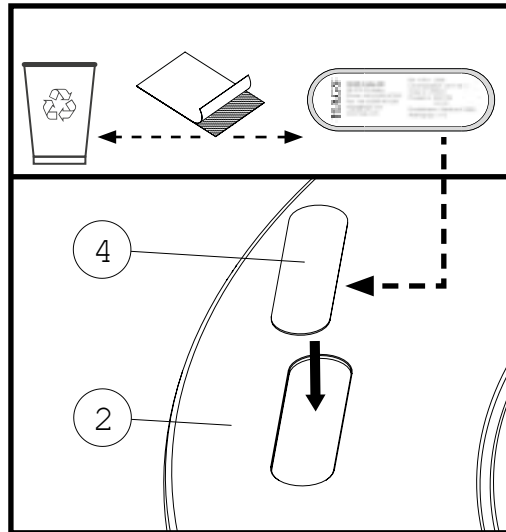

S25

S2 (50mm)
≥C20-25

 3 x 24

 101

A

B

A

S6

EN1176

1m

B

"play smart" rules

- ✓ Do not play on broken or damaged equipment. Report it.
- ✓ Do not play without adequate safety surfacing below and around equipment.
- ✓ No helmets, necklaces or drawstrings should be worn while on equipment.
- ✓ Be careful of hot play surfaces and always wear shoes while playing.
- ✓ Do not play tag or run on playground equipment and do not jump off of equipment.
- ✓ Watch your head! Do not run under bridges, decks, stairs, or other equipment.
- ✓ Be careful when equipment is wet.
- Do not play on snowy or icy equipment.
- ✓ Do not climb on roofs, railings, or posts, or on top of crawl through tube slides.
- ✓ Slide sitting down, feet first, and one at a time. Do not slide up chutes or tubes.
- ✓ Adults - do not slide with a child on your lap. It can injure your child's legs.
- ✓ Before letting go of overhead bars, hang down still, bend your knees a little and drop straight down with both feet.
- ✓ Swing sitting down and do not jump out while swinging. Do not twist chains.