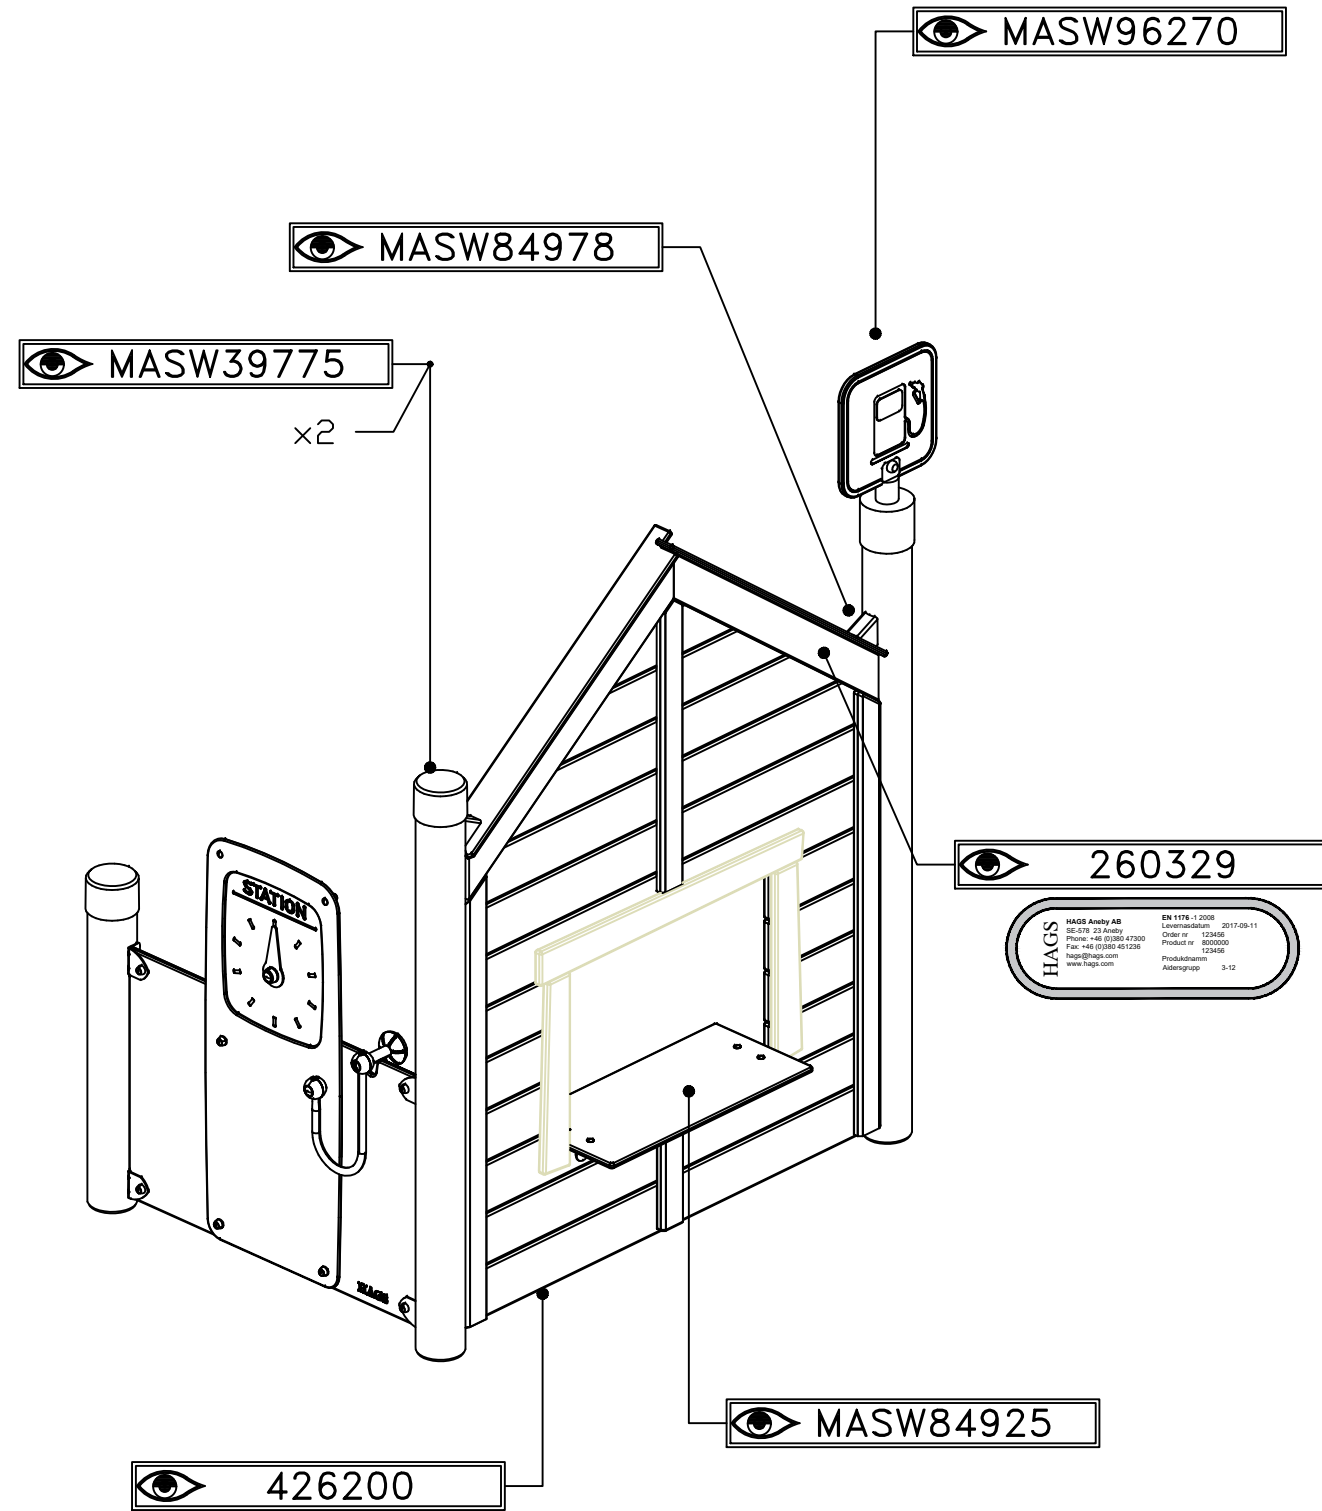

HAGS ANEBY, SWEDEN
+46(0)380-47300
www.hags.com

UniPlay Ladda
8089818
2/2

LN AA 2022-05-31 2