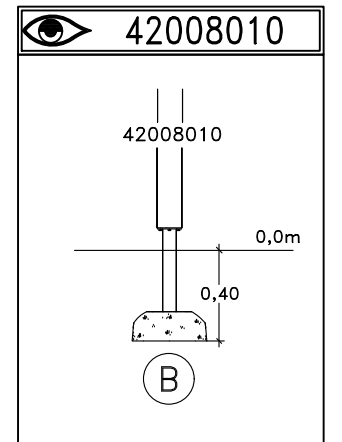

HAGS ANEBY, SWEDEN
+46(0)380-47300
www.hags.com

UniPlay Nexter
8093583
2/6

JW JW 2023-06-06 1