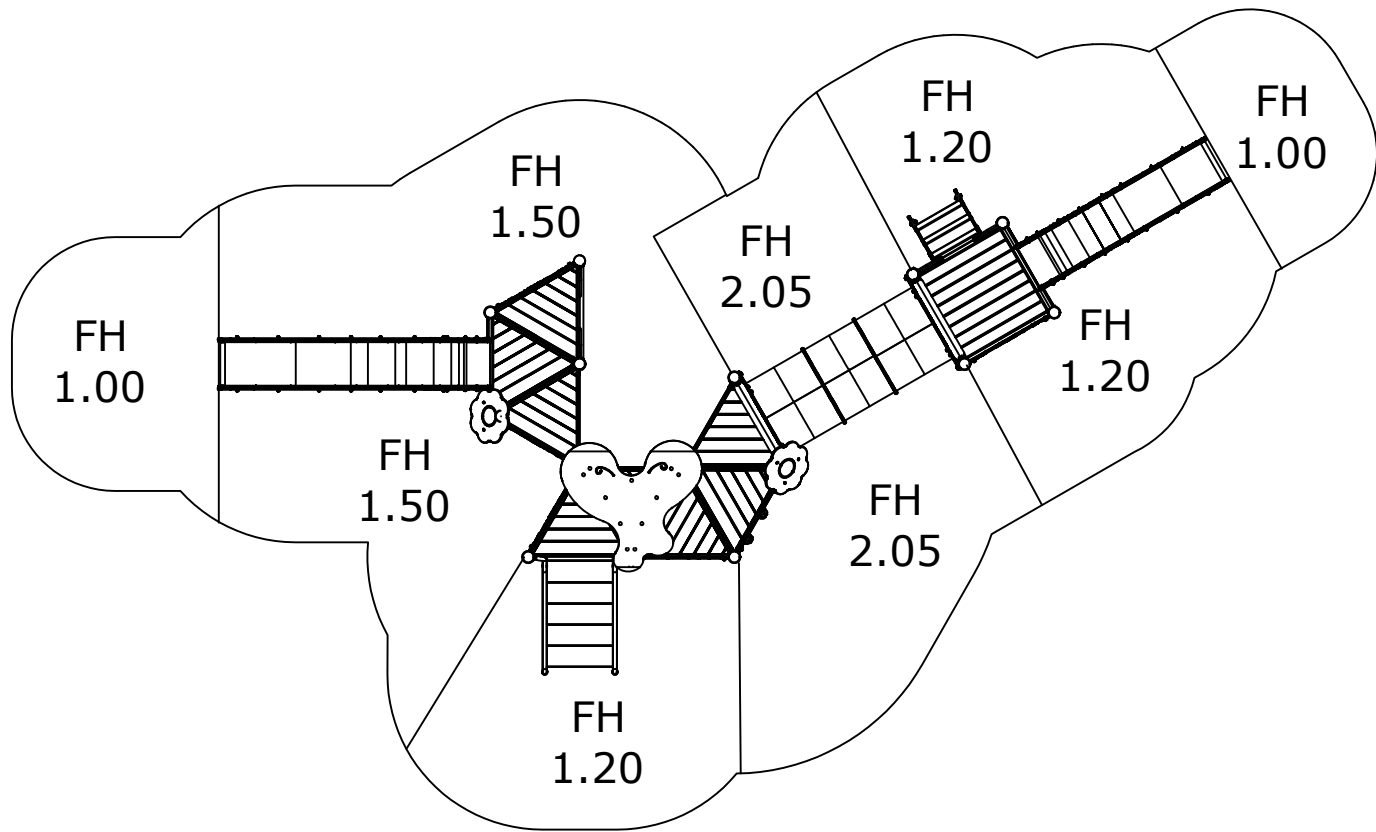

UniPlay Nexter

[m]

60m²

HAGS ANEBY, SWEDEN
+46(0)380-47300
www.hags.com

UniPlay Nexter
8093583
1/6

JW JW 2023-06-06 1

31h

Varje vecka
Every week
Jede woche
Chaque semaine