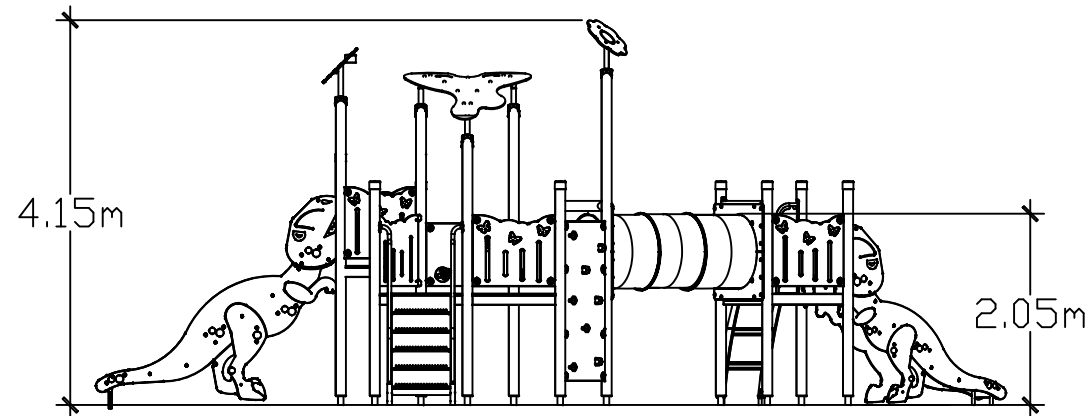

UniPlay Nexter

[m]

60m²

HAGS ANEBY, SWEDEN
+46(0)380-47300
www.hags.com

UniPlay Nexter
8093583
1/6

JW JW 2023-06-06 1

31h

Varje vecka
Every week
Jede woche
Chaque semaine