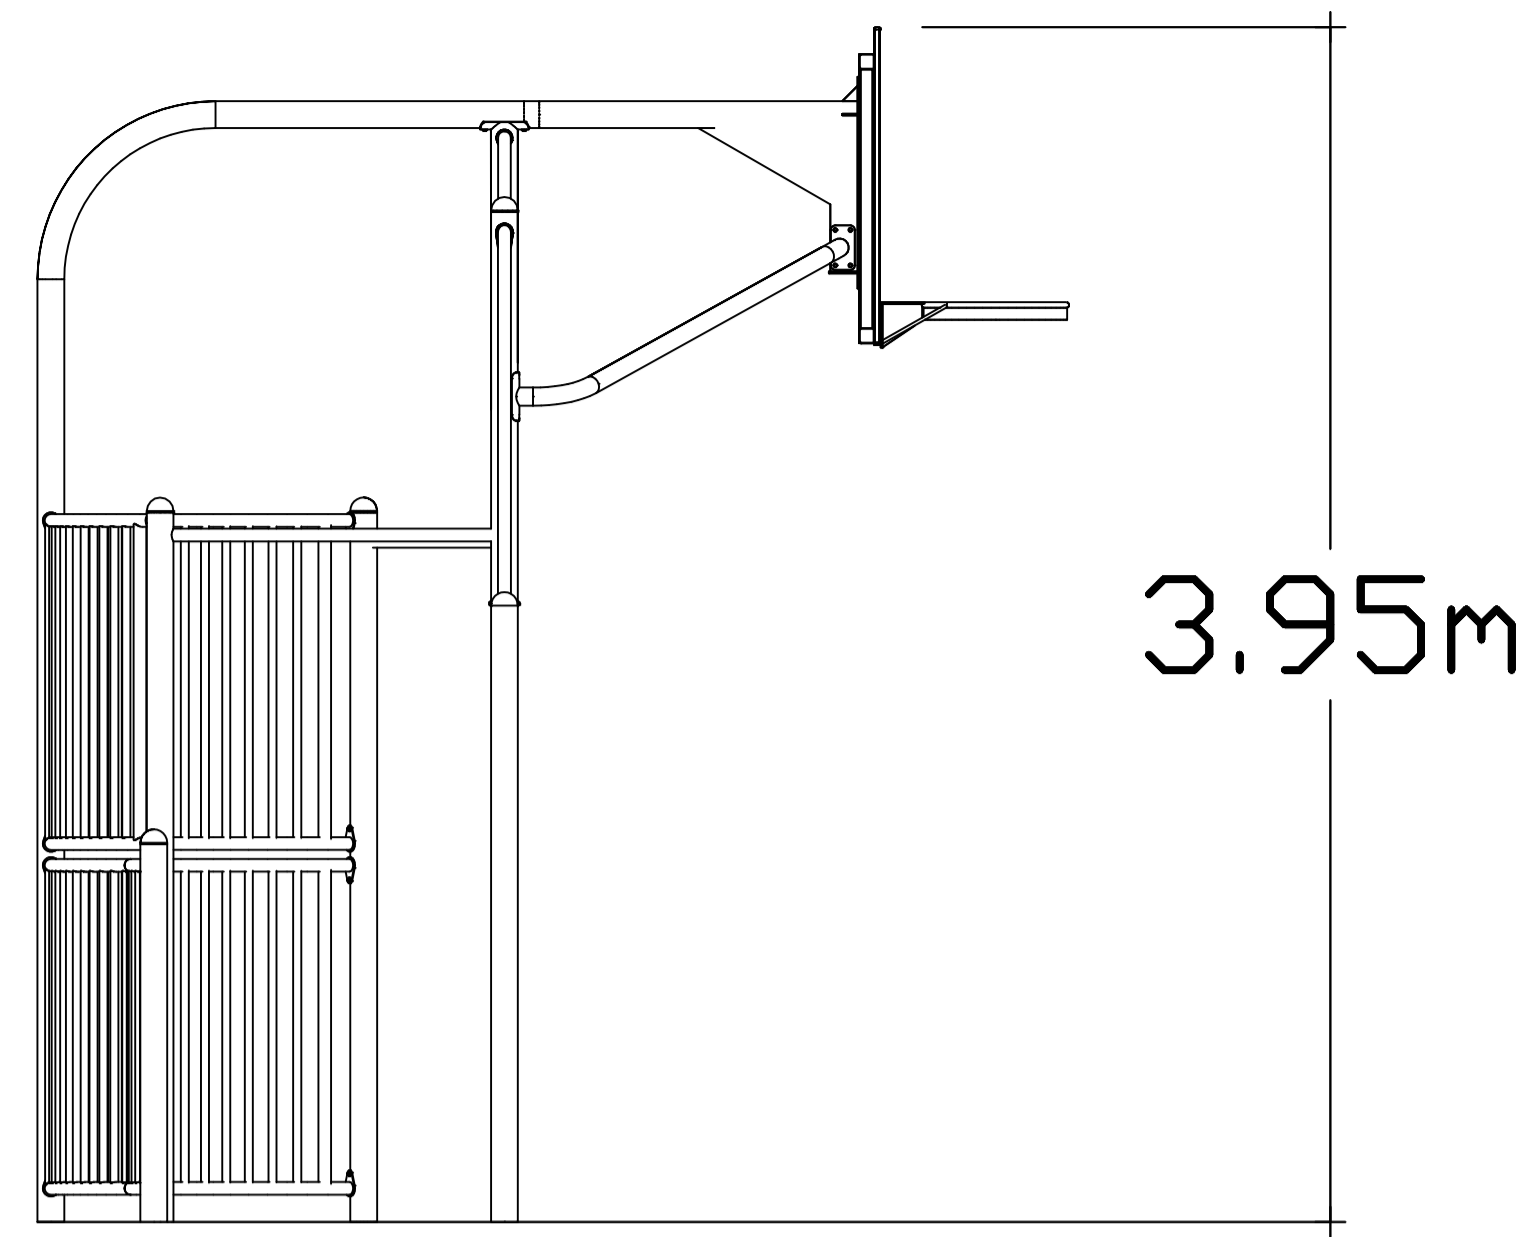

TITLE
SA-PAL
ARENA PARIS GOAL LEFT

HAGS®

T: +46 380 473 00 E: hags@hags.com W: www.hags.com

DATE: 06/02/2024
DRAWN BY: JW CHECKED BY: CCW

DRAWING NUMBER: MASW107047 REVISION 0

© HAGS 2024 SHEET 2 OF 2