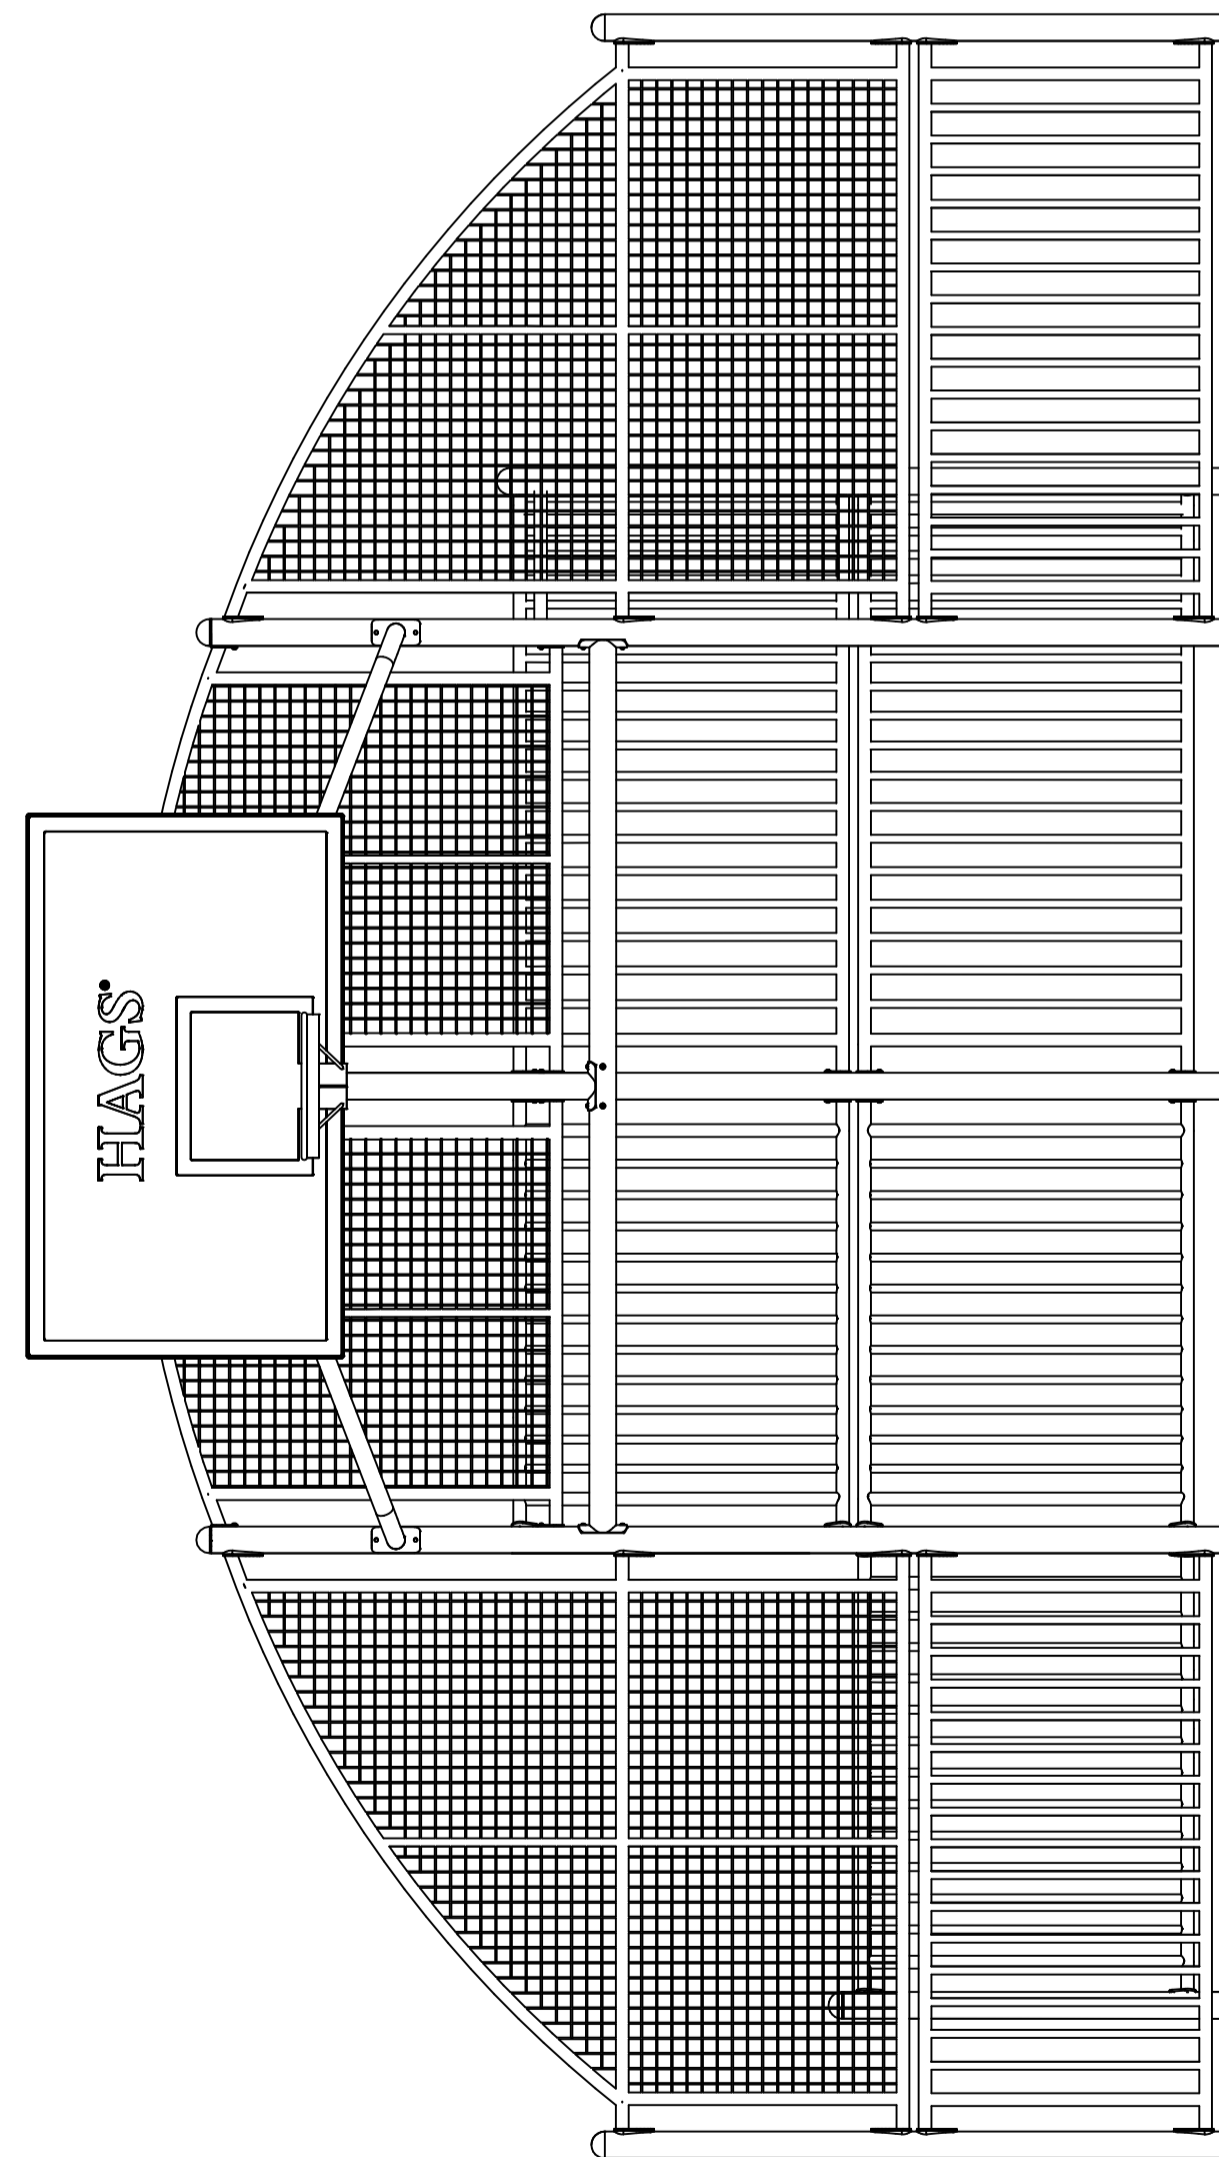

TITLE
SA-PAL
ARENA PARIS GOAL LEFT

HAGS®

T: +46 380 473 00 E: hags@hags.com W: www.hags.com

DATE: 06/02/2024
DRAWN BY: JW CHECKED BY: CCW

DRAWING NUMBER: MASW107047 REVISION 0

© HAGS 2024 SHEET 2 OF 2