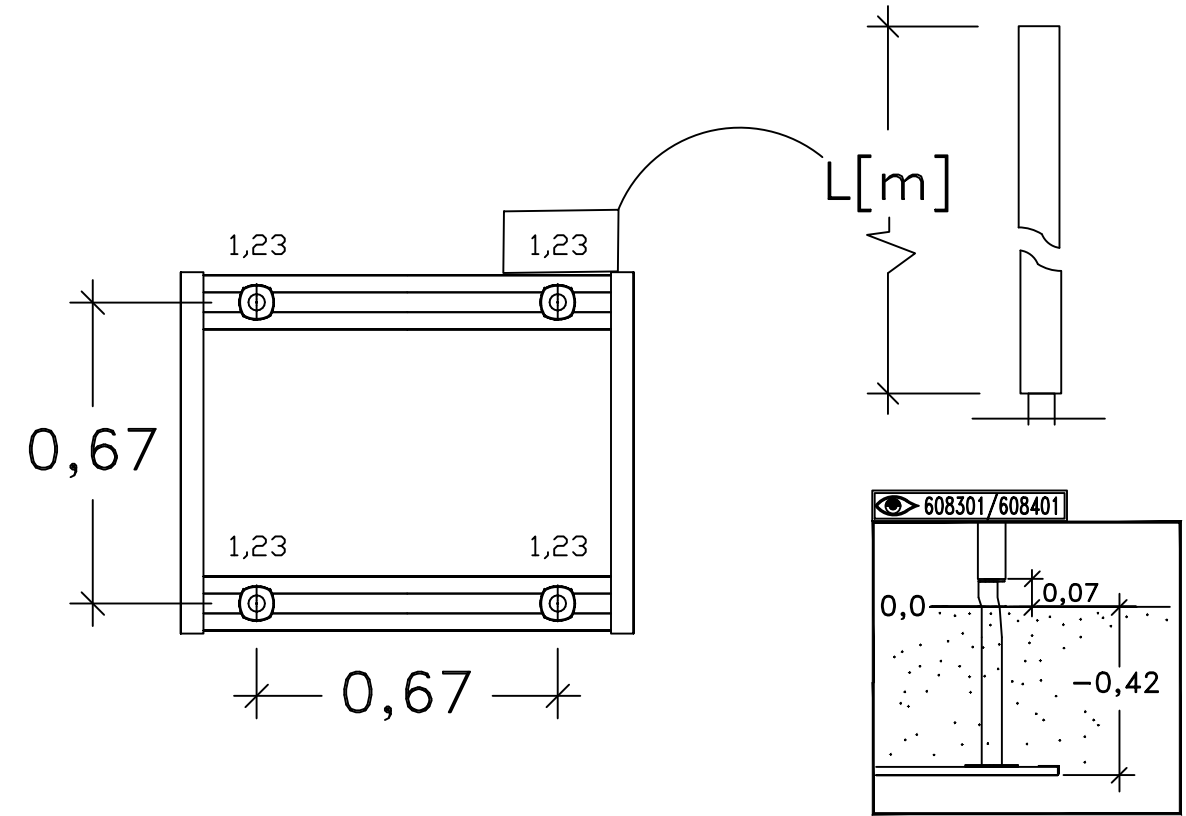

HAGS ANEBY, SWEDEN
+46(0)380-47300
www.hags.com

UniMini Prim SP
8096114
1/2

RBK LN 2022-09-02 0

5h

Varje vecka
Every week
Jede woche
Chaque semaine

Varje säsong
Every season
Jedes Jahr
Chaque saison