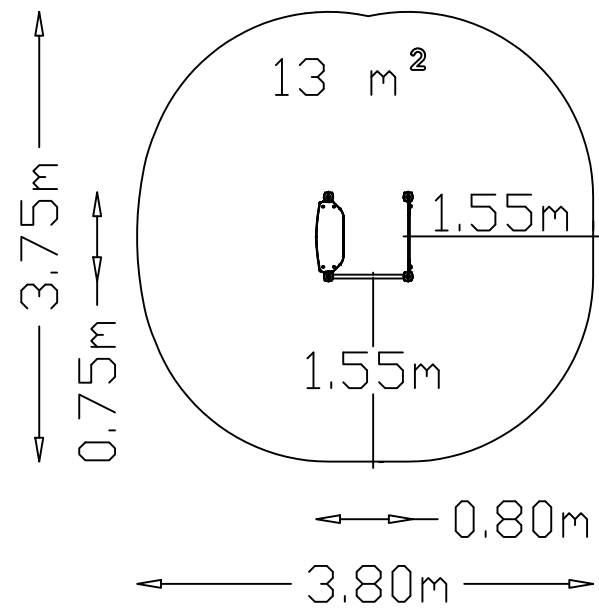

HAGS ANEBY, SWEDEN
+46(0)380-47300
www.hags.com

UniMini Prim SP
8096114
1/2

RBK LN 2022-09-02 0

5h

Varje vecka
Every week
Jede woche
Chaque semaine

Varje säsong
Every season
Jedes Jahr
Chaque saison