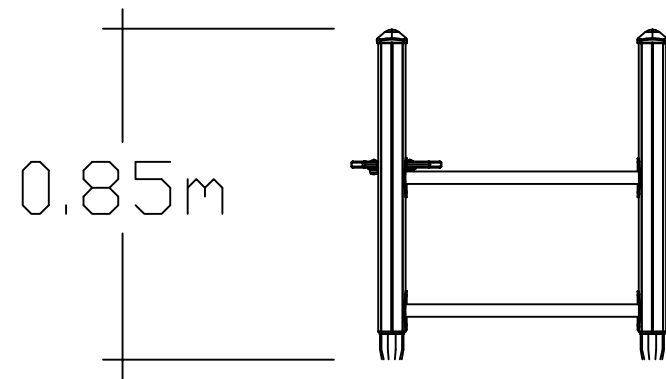

HAGS ANEBY, SWEDEN
+46(0)380-47300
www.hags.com

UniMini Prim SP
8096114
1/2

RBK LN 2022-09-02 0

5h

Varje vecka
Every week
Jede woche
Chaque semaine

Varje säsong
Every season
Jedes Jahr
Chaque saison