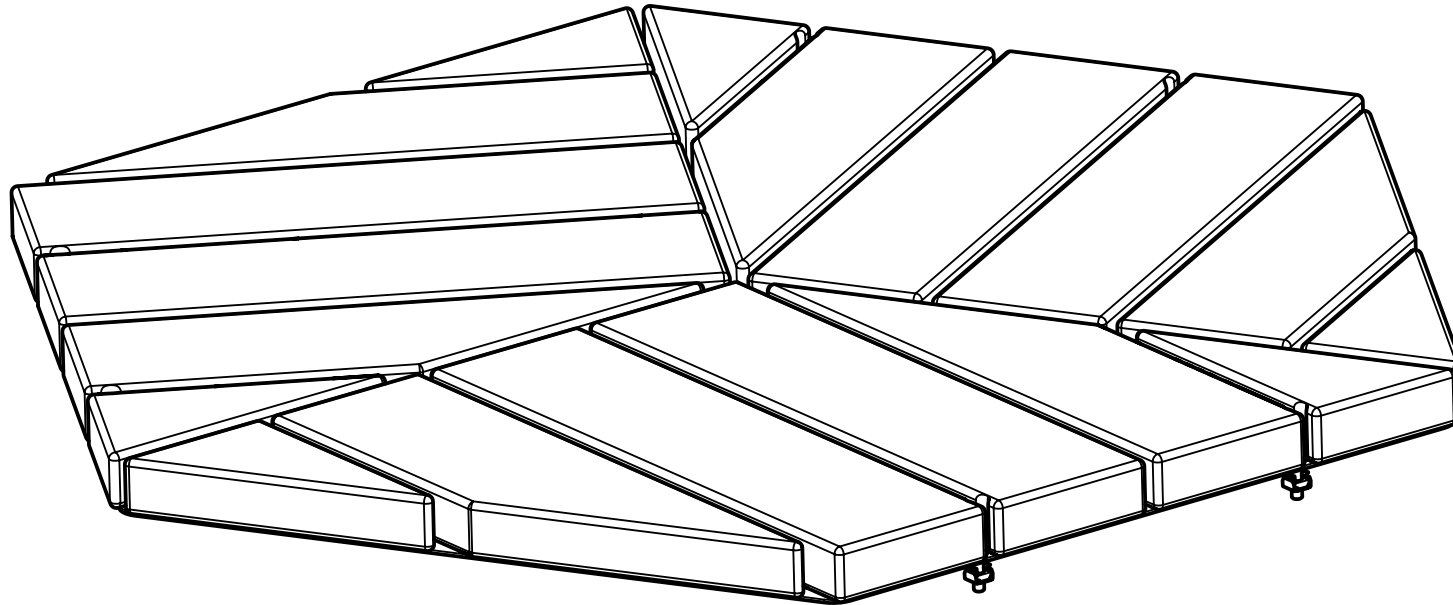

HAGS®

Rosenlund Large Hexagon Seat, Hardwood

MASW94321

1	SW94321		1x 1194 x 1040 x 55 mm	43.77kg
2	8008813		6x M8-t=1.8-3.2	0.01kg
3	8008445		6x ISO7380-1-M8x30-10.9	0.015kg