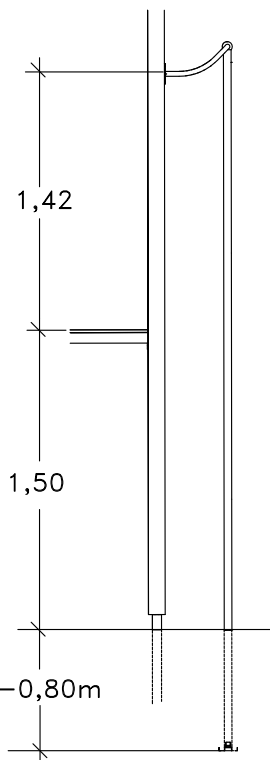

STEEL POST

WOODEN POST

Screw thr-forming
M6x25-8.8-(ISO7380)
(8027762)

MAX 500rpm

TKFT 6x50
(8008653)

ø16/7x3
(8035290)

TYPE	ART.NO
 1,0x0,49m	41077015
 3,48m	41477010
 1,0x0,26m	41099512 41099511
 0,62m	610071-02

COVER 8
(261808)

TFT 8x80
(310509)

260768

260769

41077015

420995

712220

M6SF 8x25
(302559)

M6S 10x25
(302207)

SRB 11x24
(326018)

41477010

610071-02

324806

HAGS

ANEBY, SWEDEN
+46(0)380-47300
www.hags.com

Fireman's Pole
MA424U77010
1(1)

KRH JGA 2023-07-18 0