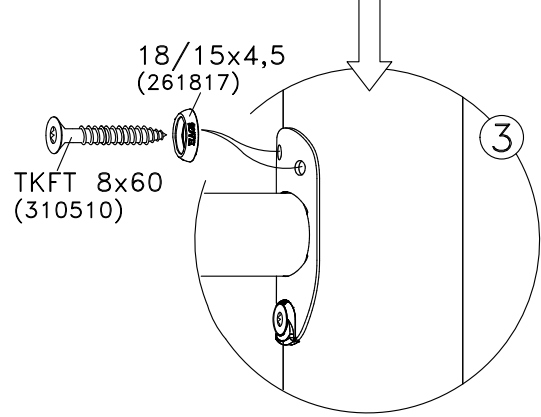

TYPE	ART.NO
	410741-02
 1,0x0,26m	41099512 (2x)
	41099511 (2x)

HAGS	ANEBY, SWEDEN
	+46(0)380-47300 www.hags.com
Trickladder	
MA420U74114	
1(2)	
 KRH  JGA	2023-07-18 0

WOODEN POST

STEEL POST

Screw thr-forming
M8x25-8.8-(ISO7380)
(8008506)