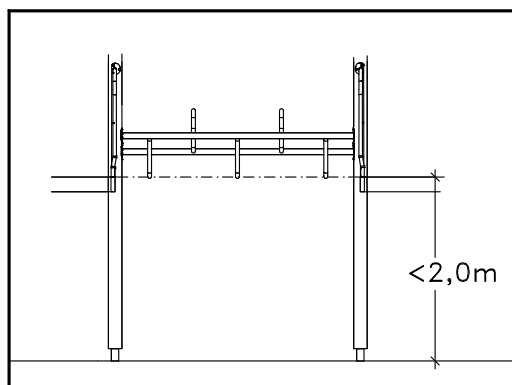

TYPE	ART.NO
	410741-02
 1,0x0,26m	41099512 (2x)
	41099511 (2x)

HAGS	ANEBY, SWEDEN
	+46(0)380-47300 www.hags.com
Trickladder	
MA420U74114	
1(2)	
 KRH  JGA	2023-07-18 0

WOODEN POST

STEEL POST

Screw thr-forming
M8x25-8.8-(ISO7380)
(8008506)