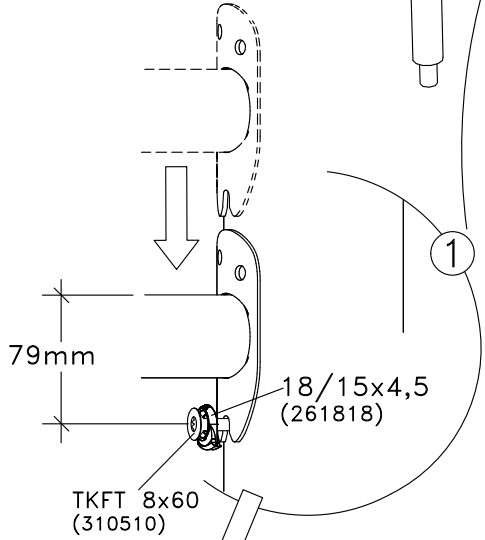

TYPE	ART.NO
	410741-02
 1,0x0,26m	41099512 (2x)
	41099511 (2x)

HAGS	ANEBY, SWEDEN
	+46(0)380-47300 www.hags.com
Trickladder	
MA420U74114	
1(2)	
 KRH  JGA	2023-07-18 0

WOODEN POST

STEEL POST

Screw thr-forming
M8x25-8.8-(ISO7380)
(8008506)