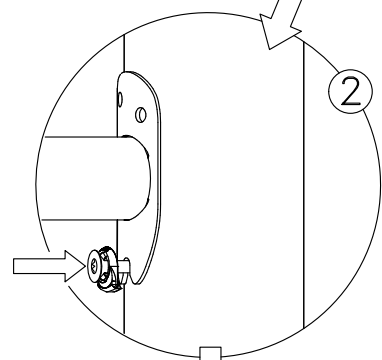

TYPE	ART.NO
	410741-02
 1,0x0,26m	41099512 (2x)
	41099511 (2x)

HAGS	ANEBY, SWEDEN
	+46(0)380-47300 www.hags.com
Trickladder	
MA420U74114	
1(2)	
 KRH  JGA	2023-07-18 0

WOODEN POST

STEEL POST

Screw thr-forming
M8x25-8.8-(ISO7380)
(8008506)