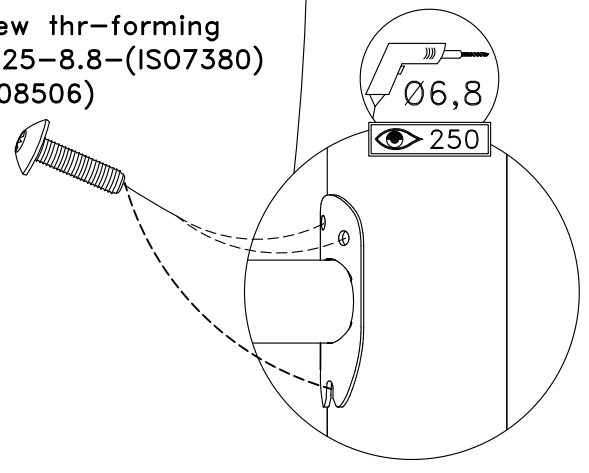

Screw thr-forming
M8x25-8.8-(ISO7380)
(8008506)

12Nm