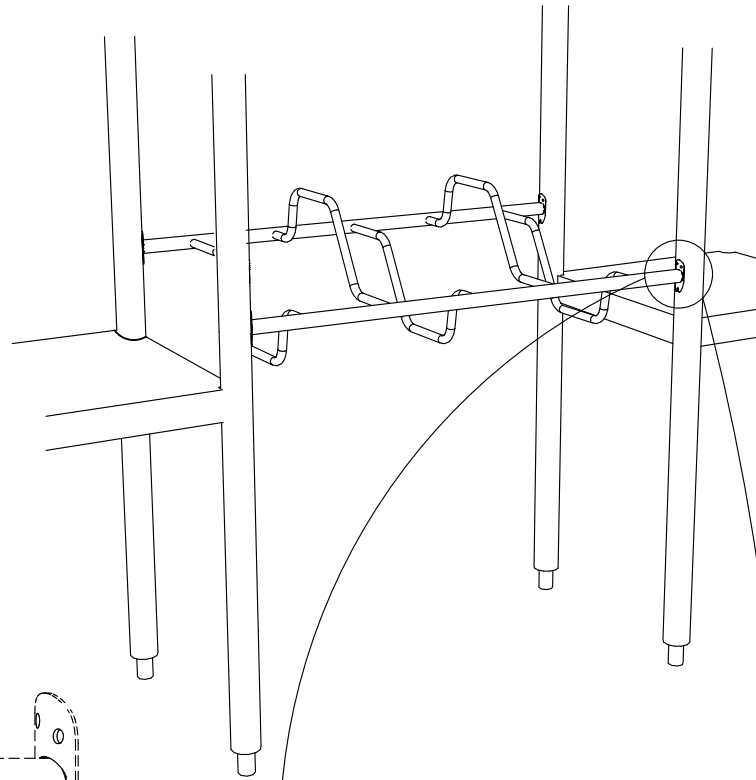

TYPE	ART.NO
	410741-02
 1,0x0,26m	41099512 (2x)
	41099511 (2x)

HAGS	ANEBY, SWEDEN
	+46(0)380-47300 www.hags.com
Trickladder	
MA420U74114	
1(2)	
 KRH  JGA	2023-07-18 0

WOODEN POST

STEEL POST

Screw thr-forming
M8x25-8.8-(ISO7380)
(8008506)