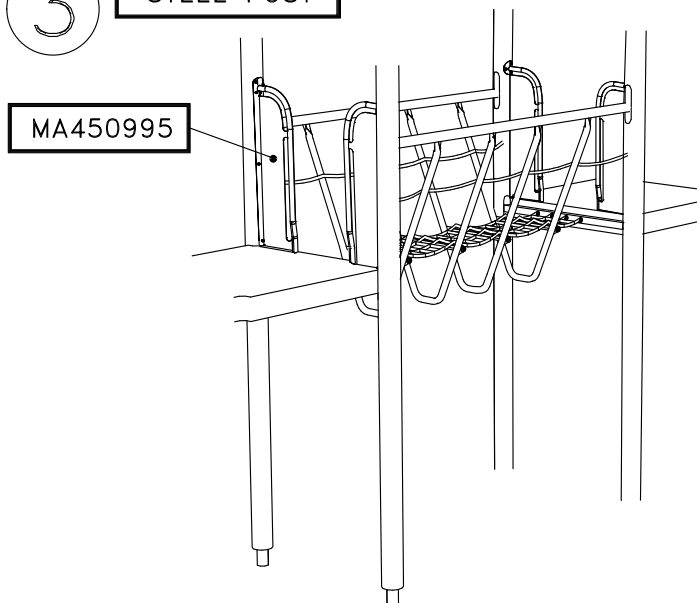

HAGS ANEBY, SWEDEN
+46(0)380-47300
www.hags.com

Pendulum Bridge
MA420U74410
3(4)

 KRH  JGA 2023-07-25 0

2

STEEL POST

3

STEEL POST

HAGS ANEBY, SWEDEN
+46(0)380-47300
www.hags.com