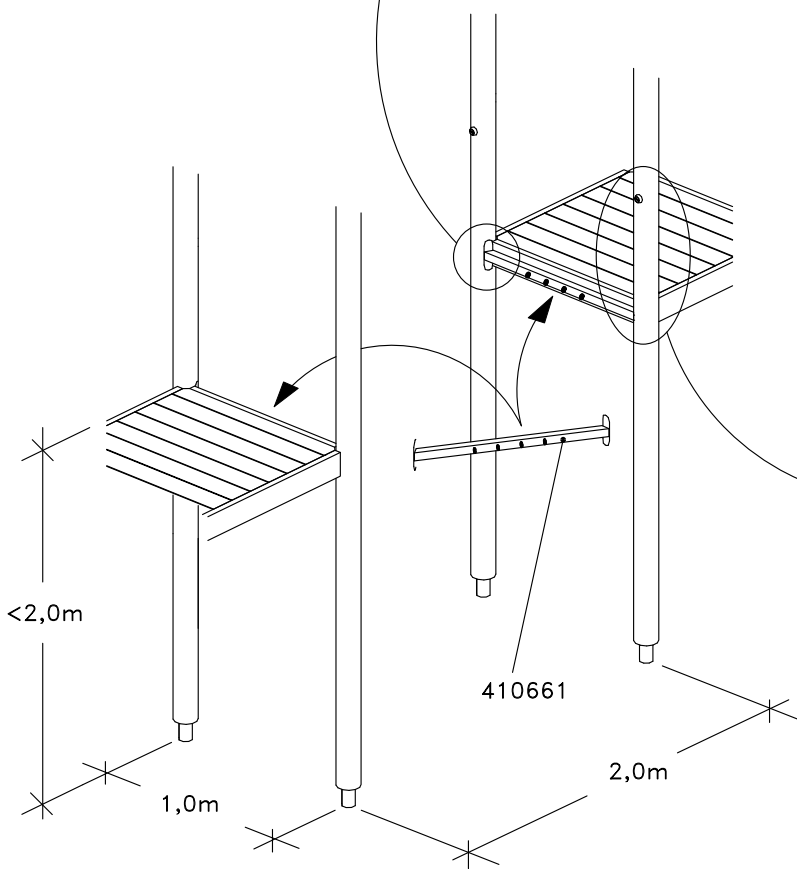

HAGS ANEBY, SWEDEN
+46(0)380-47300
www.hags.com

Pendulum bridge
MA420U74410
1(4)

KRH JGA 2023-07-25 0