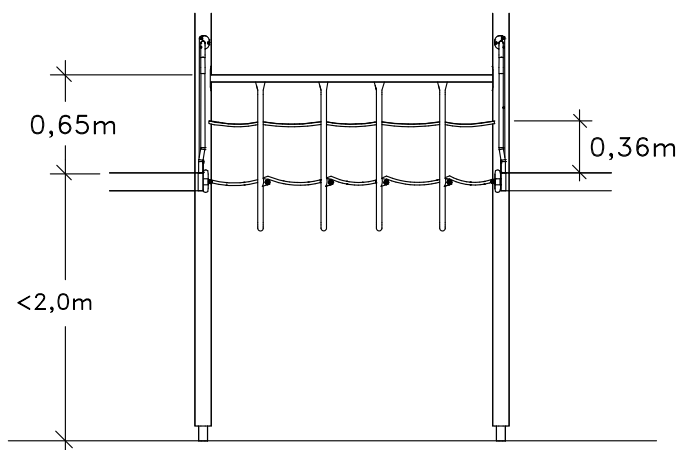

HAGS ANEBY, SWEDEN
+46(0)380-47300
www.hags.com

Pendulum bridge
MA420U74410
1(4)

KRH JGA 2023-07-25 0