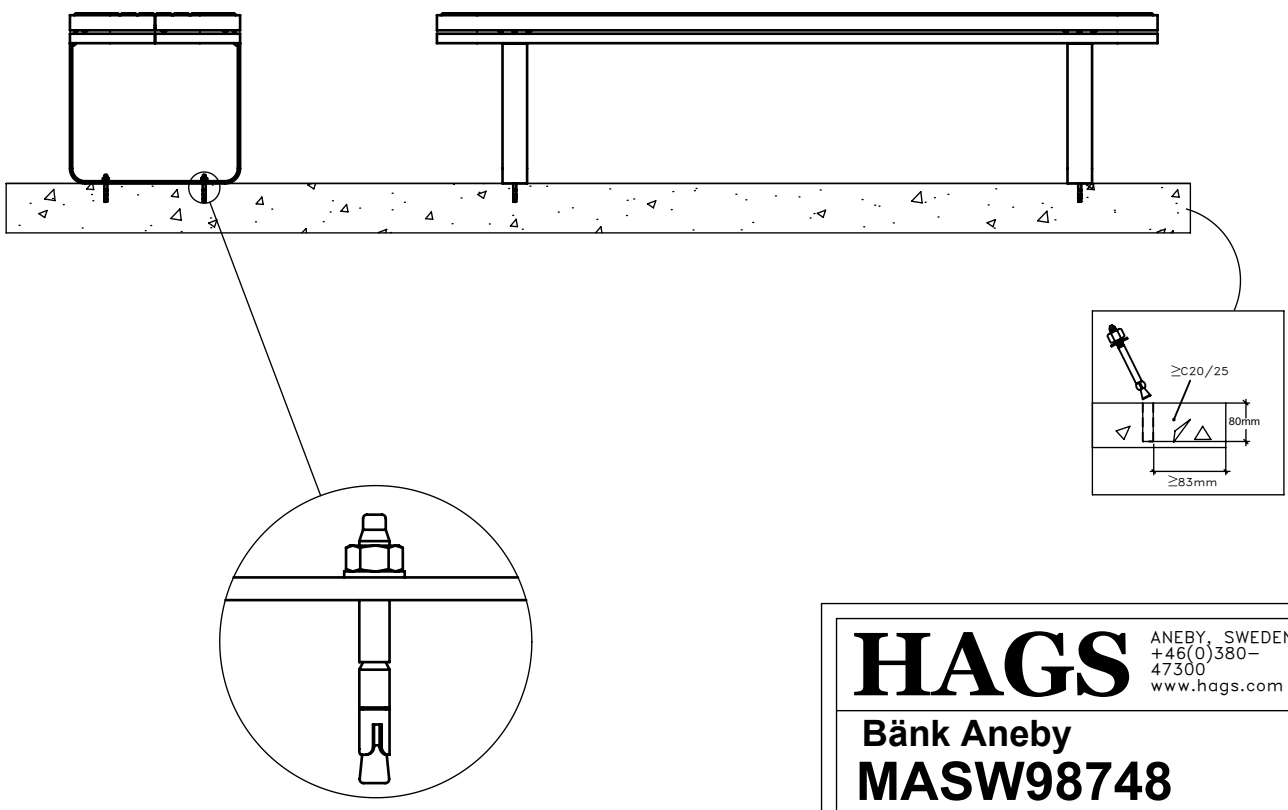

HAGS ANEBY, SWEDEN
+46(0)380-47300
www.hags.com

Bänk Aneby
MASW98748
2 (2)

HB MAK 2023-06-09 0