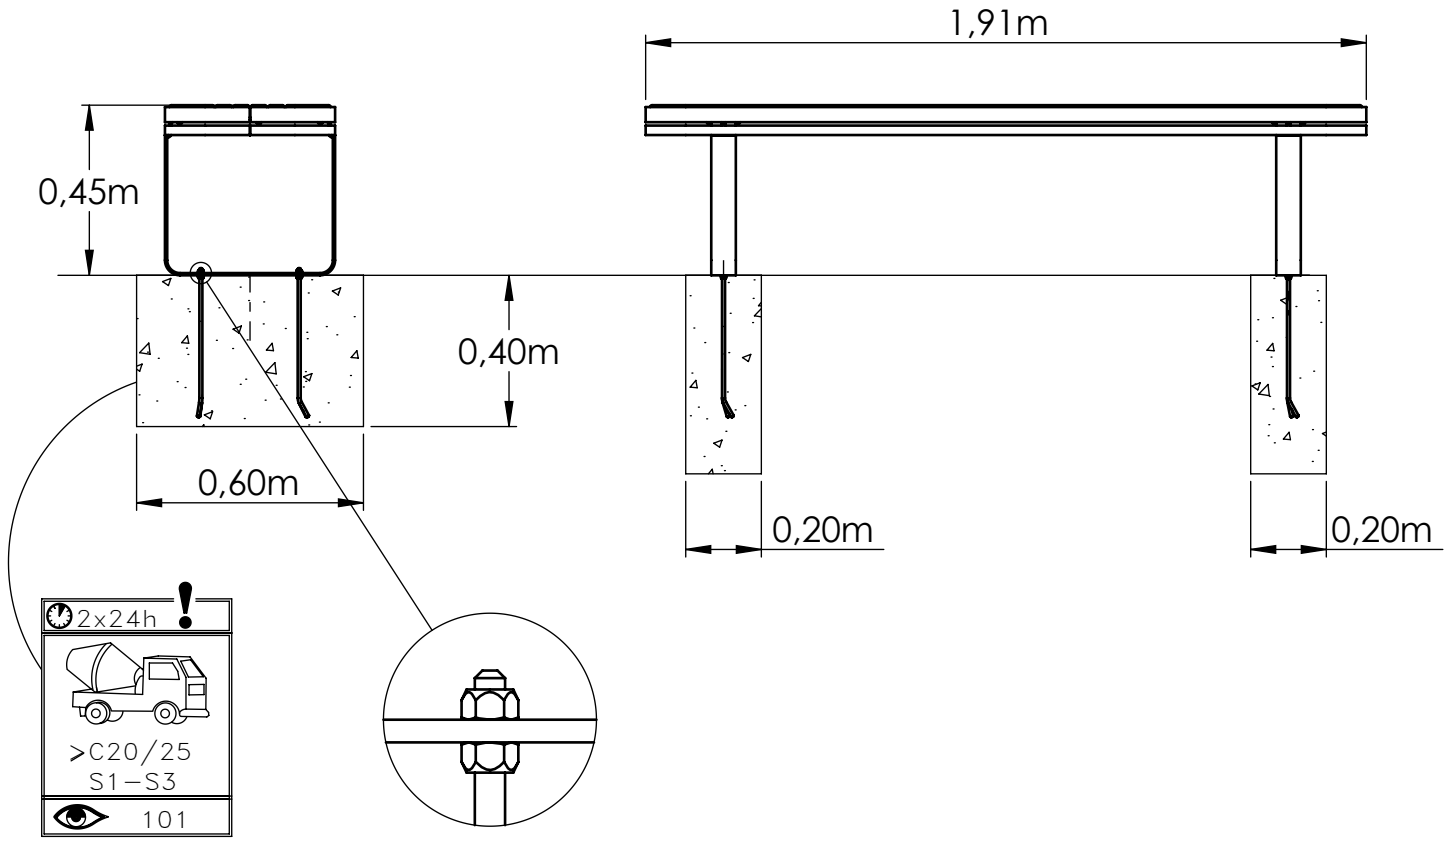

HAGS ANEBY, SWEDEN
+46(0)380-47300
www.hags.com

Bänk Aneby
MASW98748
2 (2)

HB MAK 2023-06-09 0