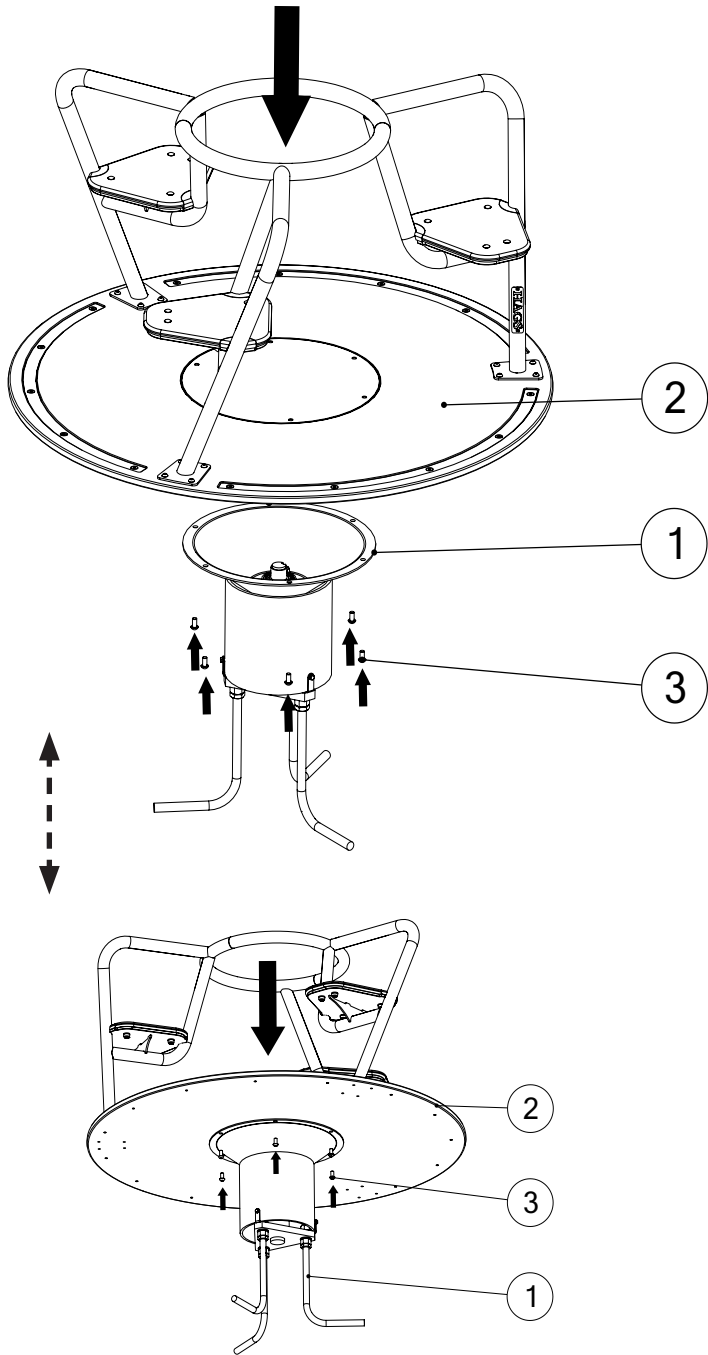

HAGS[®]

Roundabout Milly

MASW103482

CC

1	SW82271		1x 513 x 609 x 628mm	22.62kg
2	SW100846		1x Ø1270 x 717mm	64.25kg
3	8008451		6x ISO7380-1-M10x20-10.9	0.019kg
4	8005499		1x 140 x 35	0.00kg

S12

 kg
87

S15

 L x W x H (m)
1.3 x 1.3 x 0.72

S13

 m³
0.30

S14

 m²
6 x 6

S6

 EN1176
1.00

S8

 ASTM F1487
31.5"

S20

2 x 2

S13

m³
0.30

S25

S2 (50mm)
≥C20-25

 3 x 24

 101

A

B

A

B

“play smart” rules

- ✓ Do not play on broken or damaged equipment. Report it.
- ✓ Do not play without adequate safety surfacing below and around equipment.
- ✓ No helmets, necklaces or drawstrings should be worn while on equipment.
- ✓ Be careful of hot paly surfaces and always wear shoes while playing.
- ✓ Do not play tag or run on playground equipment and do not jump off of equipment.
- ✓ Watch your head! Do not run under bridges, decks, stairs, or other equipment.
- ✓ Be careful when equipment is wet. Do not play on snowy or icy equipment.
- ✓ Do not climb on roofs, railings, or posts, or on top of crawl through tube slides.
- ✓ Slide sitting down, feet first, and one at a time. Do not slide up chutes or tubes.
- ✓ Adults – do not slide with a child on your lap. It can injure your child’s legs.
- ✓ Before letting go of overhead bars, hang down still, bend your knees a little and drop straight down with both feet.
- ✓ Swing sitting down and do not jump out while swinging. Do not twist chains.