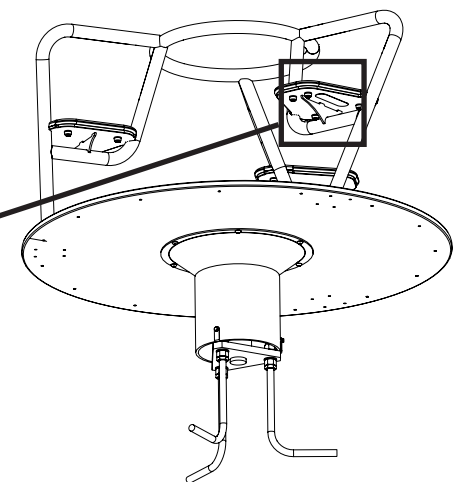

 L x W x H (m)
1.3 x 1.3 x 0.72

S13

 m³
0.30

S14

 m²
6 x 6

S6

 EN1176
1.00

S8

 ASTM F1487
31.5"

S20

2 x 2

S13

m³
0.30

S25

S2 (50mm)
≥C20-25

 3 x 24

 101

A

B

A

B

“play smart” rules

- ✓ Do not play on broken or damaged equipment. Report it.
- ✓ Do not play without adequate safety surfacing below and around equipment.
- ✓ No helmets, necklaces or drawstrings should be worn while on equipment.
- ✓ Be careful of hot paly surfaces and always wear shoes while playing.
- ✓ Do not play tag or run on playground equipment and do not jump off of equipment.
- ✓ Watch your head! Do not run under bridges, decks, stairs, or other equipment.
- ✓ Be careful when equipment is wet. Do not play on snowy or icy equipment.
- ✓ Do not climb on roofs, railings, or posts, or on top of crawl through tube slides.
- ✓ Slide sitting down, feet first, and one at a time. Do not slide up chutes or tubes.
- ✓ Adults – do not slide with a child on your lap. It can injure your child’s legs.
- ✓ Before letting go of overhead bars, hang down still, bend your knees a little and drop straight down with both feet.
- ✓ Swing sitting down and do not jump out while swinging. Do not twist chains.