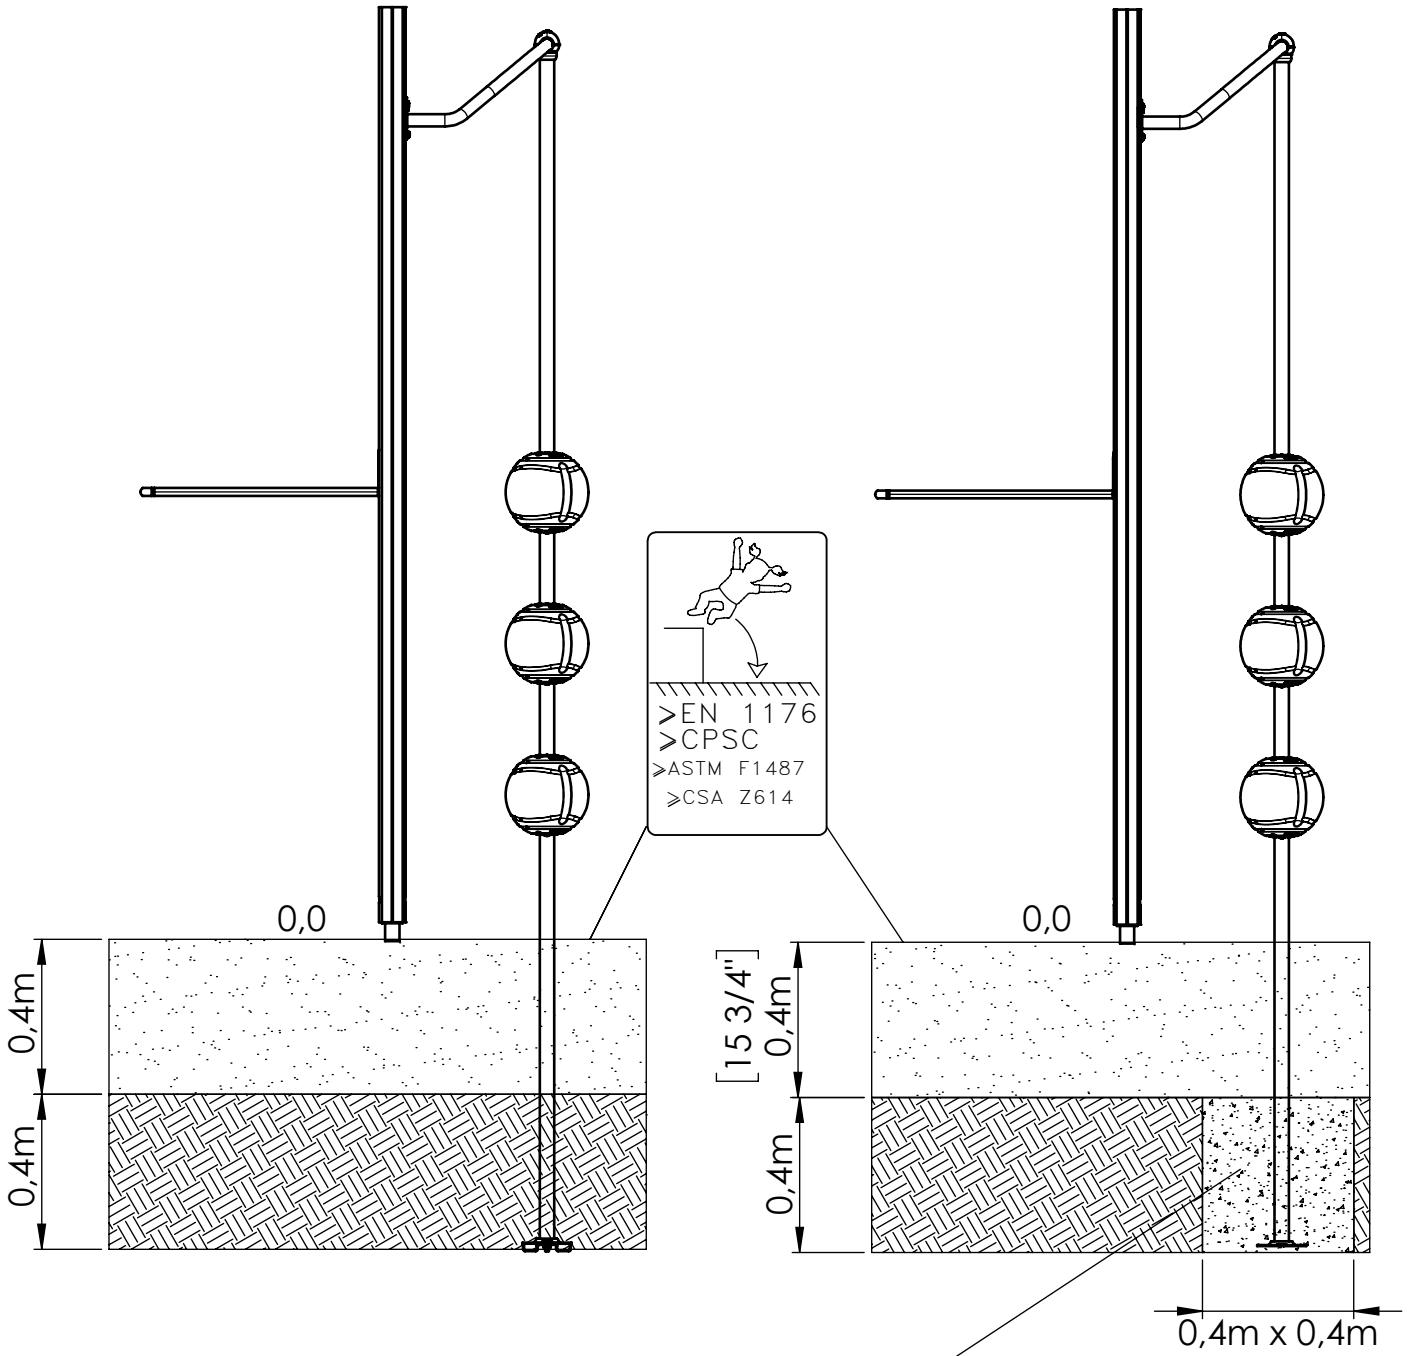

BM

CC/BM

4x24h

>C20/25
S1-S3

101

HAGS ANEBY, SWEDEN
+46(0)380-47300
www.hags.com

Ball Post, BM, UniMini
MASW624U77152
4 (4)

KRH KRH 2024-11-20 0