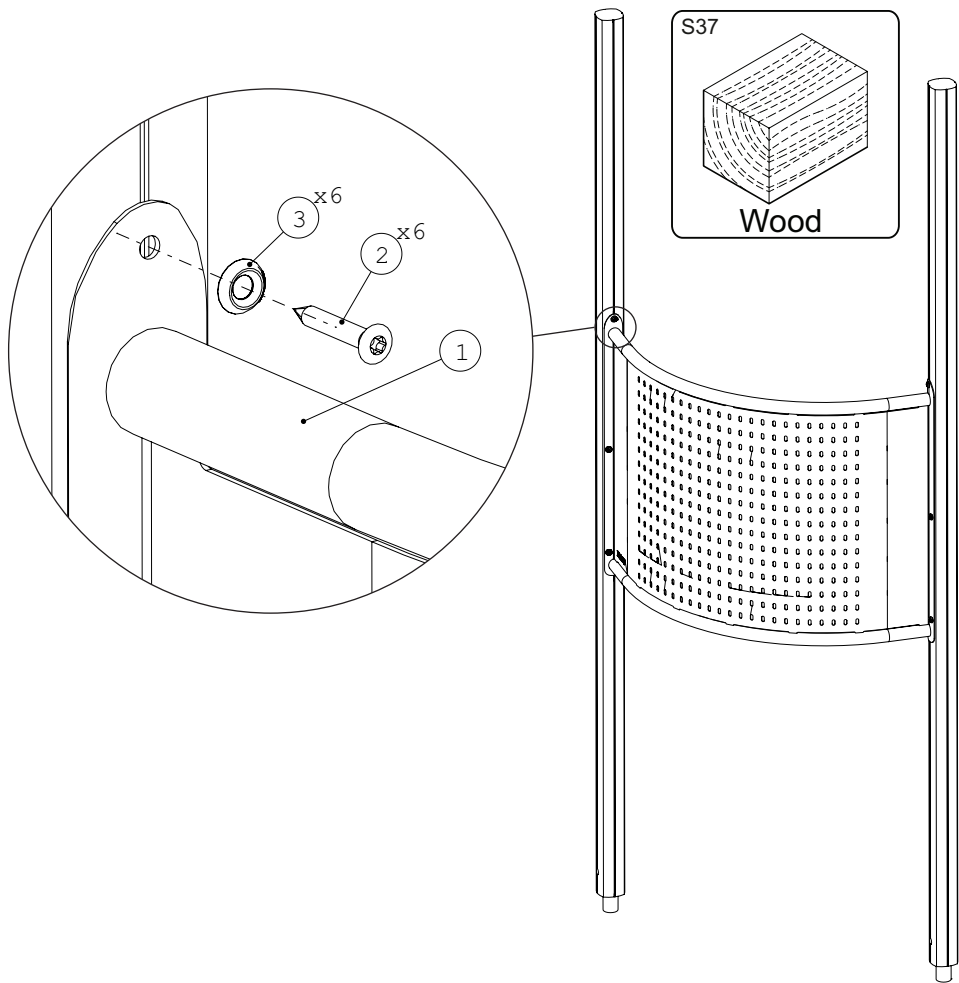

## UniMini Curved Screen

MAUSW118745

1	SW20343		1x 935 x 669 mm	12.88kg
---	---------	--	-----------------	---------

2	8008651		6x TKFT-6x40-8.8	0.01kg
---	---------	---	------------------	--------

3	43-07232		6x Ø6 16/7 x 3 mm	0.00kg
---	----------	---	-------------------	--------

1	SW20343		1x 935 x 669 mm	12.88kg
---	---------	--	-----------------	---------

2	8008902		6x Blind rivet, MagnaLok-MGLP-R8-E (2-16)	0.0kg
---	---------	---	---	-------